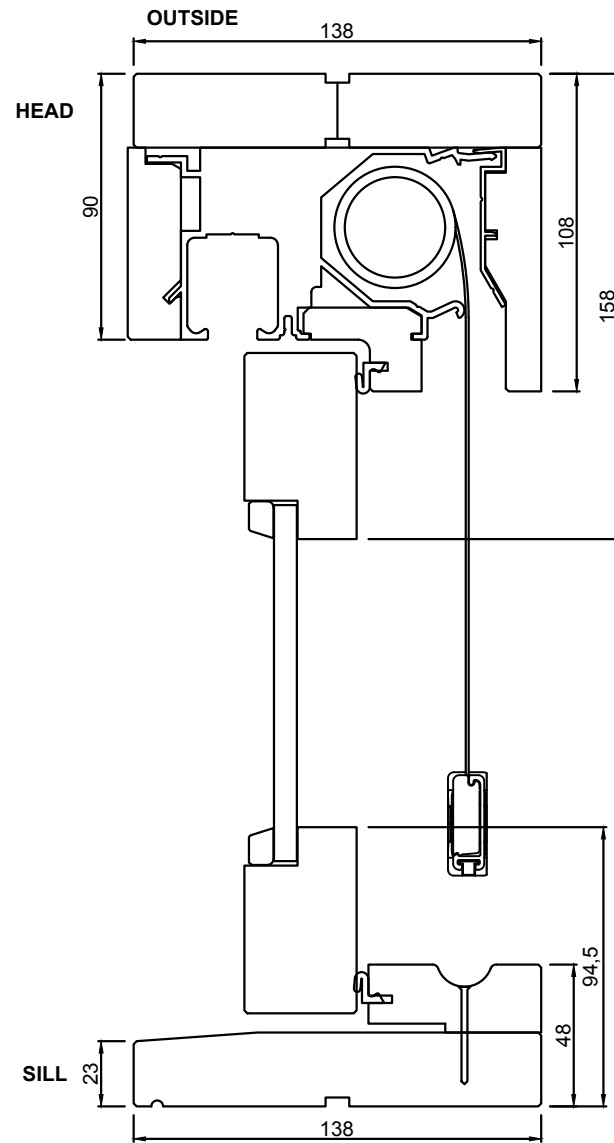

RANGE

PRODUCT

CONFIGURATION

**BOTANICA**

**BIFOLD WINDOW W/ CENTOR FLYSCREEN**

**2 LITE - SINGLE DIRECTION**

**Notice**

This drawing is confidential. This drawing and its copyright are the property of or to Trend Windows & Doors and must not be used, disclosed or reproduced in any form whatsoever except as authorised in writing.