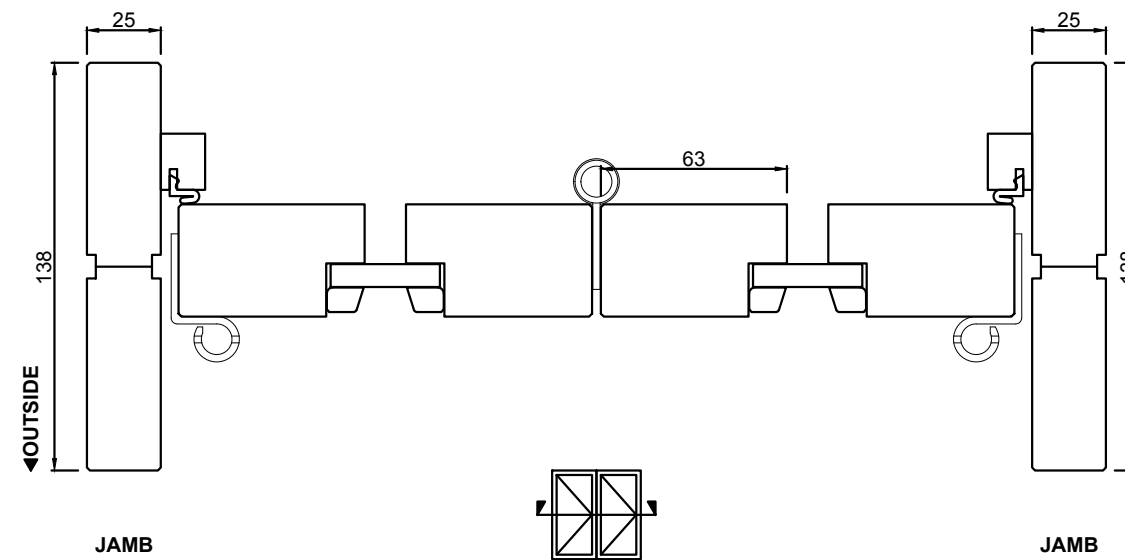

RANGE

PRODUCT

CONFIGURATION

**BOTANICA**

**BIFOLD WINDOW W/ CENTOR FLYSCREEN**

**2 LITE - SINGLE DIRECTION**

**Notice**

This drawing is confidential. This drawing and its copyright are the property of or to Trend Windows & Doors and must not be used, disclosed or reproduced in any form whatsoever except as authorised in writing.