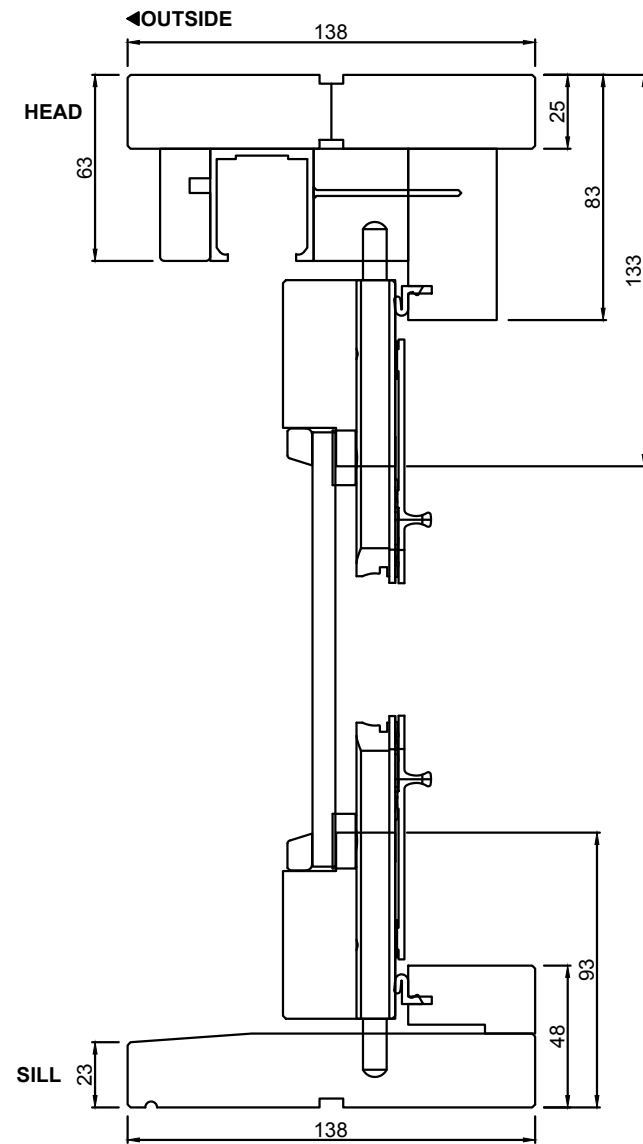

RANGE

PRODUCT

CONFIGURATION

**BOTANICA**

**BIFOLD WINDOW**

**2 LITE - SINGLE DIRECTION**

Notice	Drawing Notice	Issue	Modification	Date	Date
<p>This drawing is confidential. This drawing and its copyright are the property of or to Trend Windows &amp; Doors and must not be used, disclosed or reproduced in any form whatsoever except as authorised in writing.</p> <p>This drawing must be returned with quotation and/or completion of job as applicable</p>	<p>These are only a generic building in details to assist in the construction and installation of Trend Windows and Doors; please contact us for further information or enquiries.</p>	A	FIRST ISSUE	FEB 18	09 02 2018
					Revision
					A
					Drawn
					P.G.