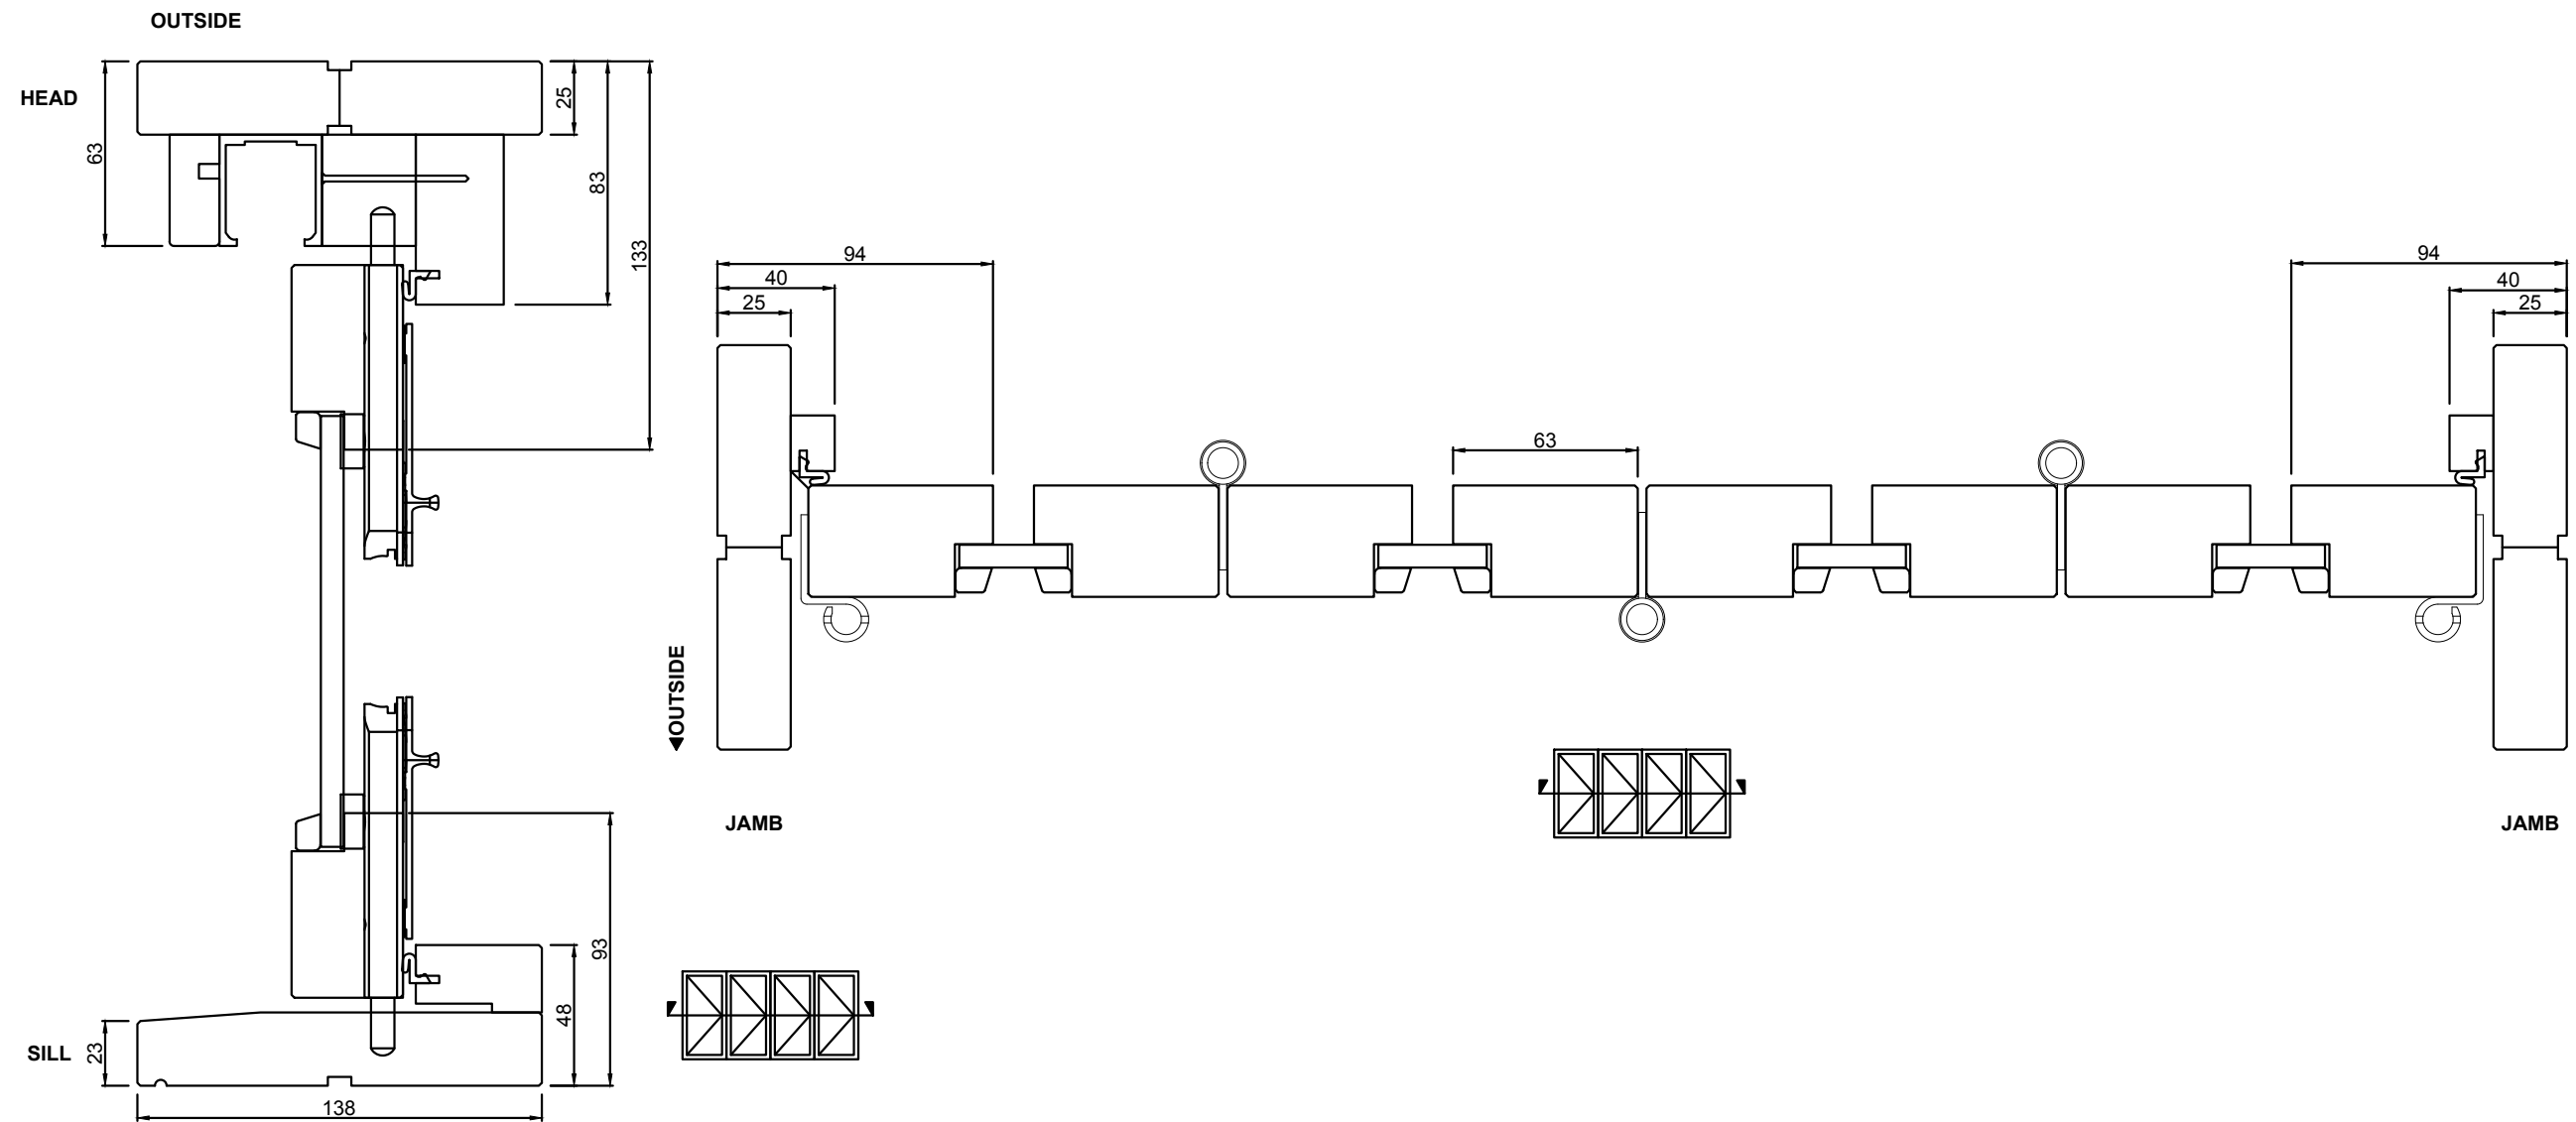

RANGE
BOTANICA

PRODUCT
BIFOLD WINDOW

CONFIGURATION
4 LITE - SINGLE DIRECTION

Notice	Drawing Notice	Issue	Modification	Date	Date
This drawing is confidential. This drawing and its copyright are the property of or to Trend Windows & Doors and must not be used, disclosed or reproduced in any form whatsoever except as authorised in writing. This drawing must be returned with quotation and/or completion of job as applicable	These are only a generic building in details to assist in the construction and installation of Trend Windows and Doors; please contact us for further information or enquiries.	A	FIRST ISSUE	FEB 18	09 02 2018
					Revision
					A
					Drawn
					P.G.