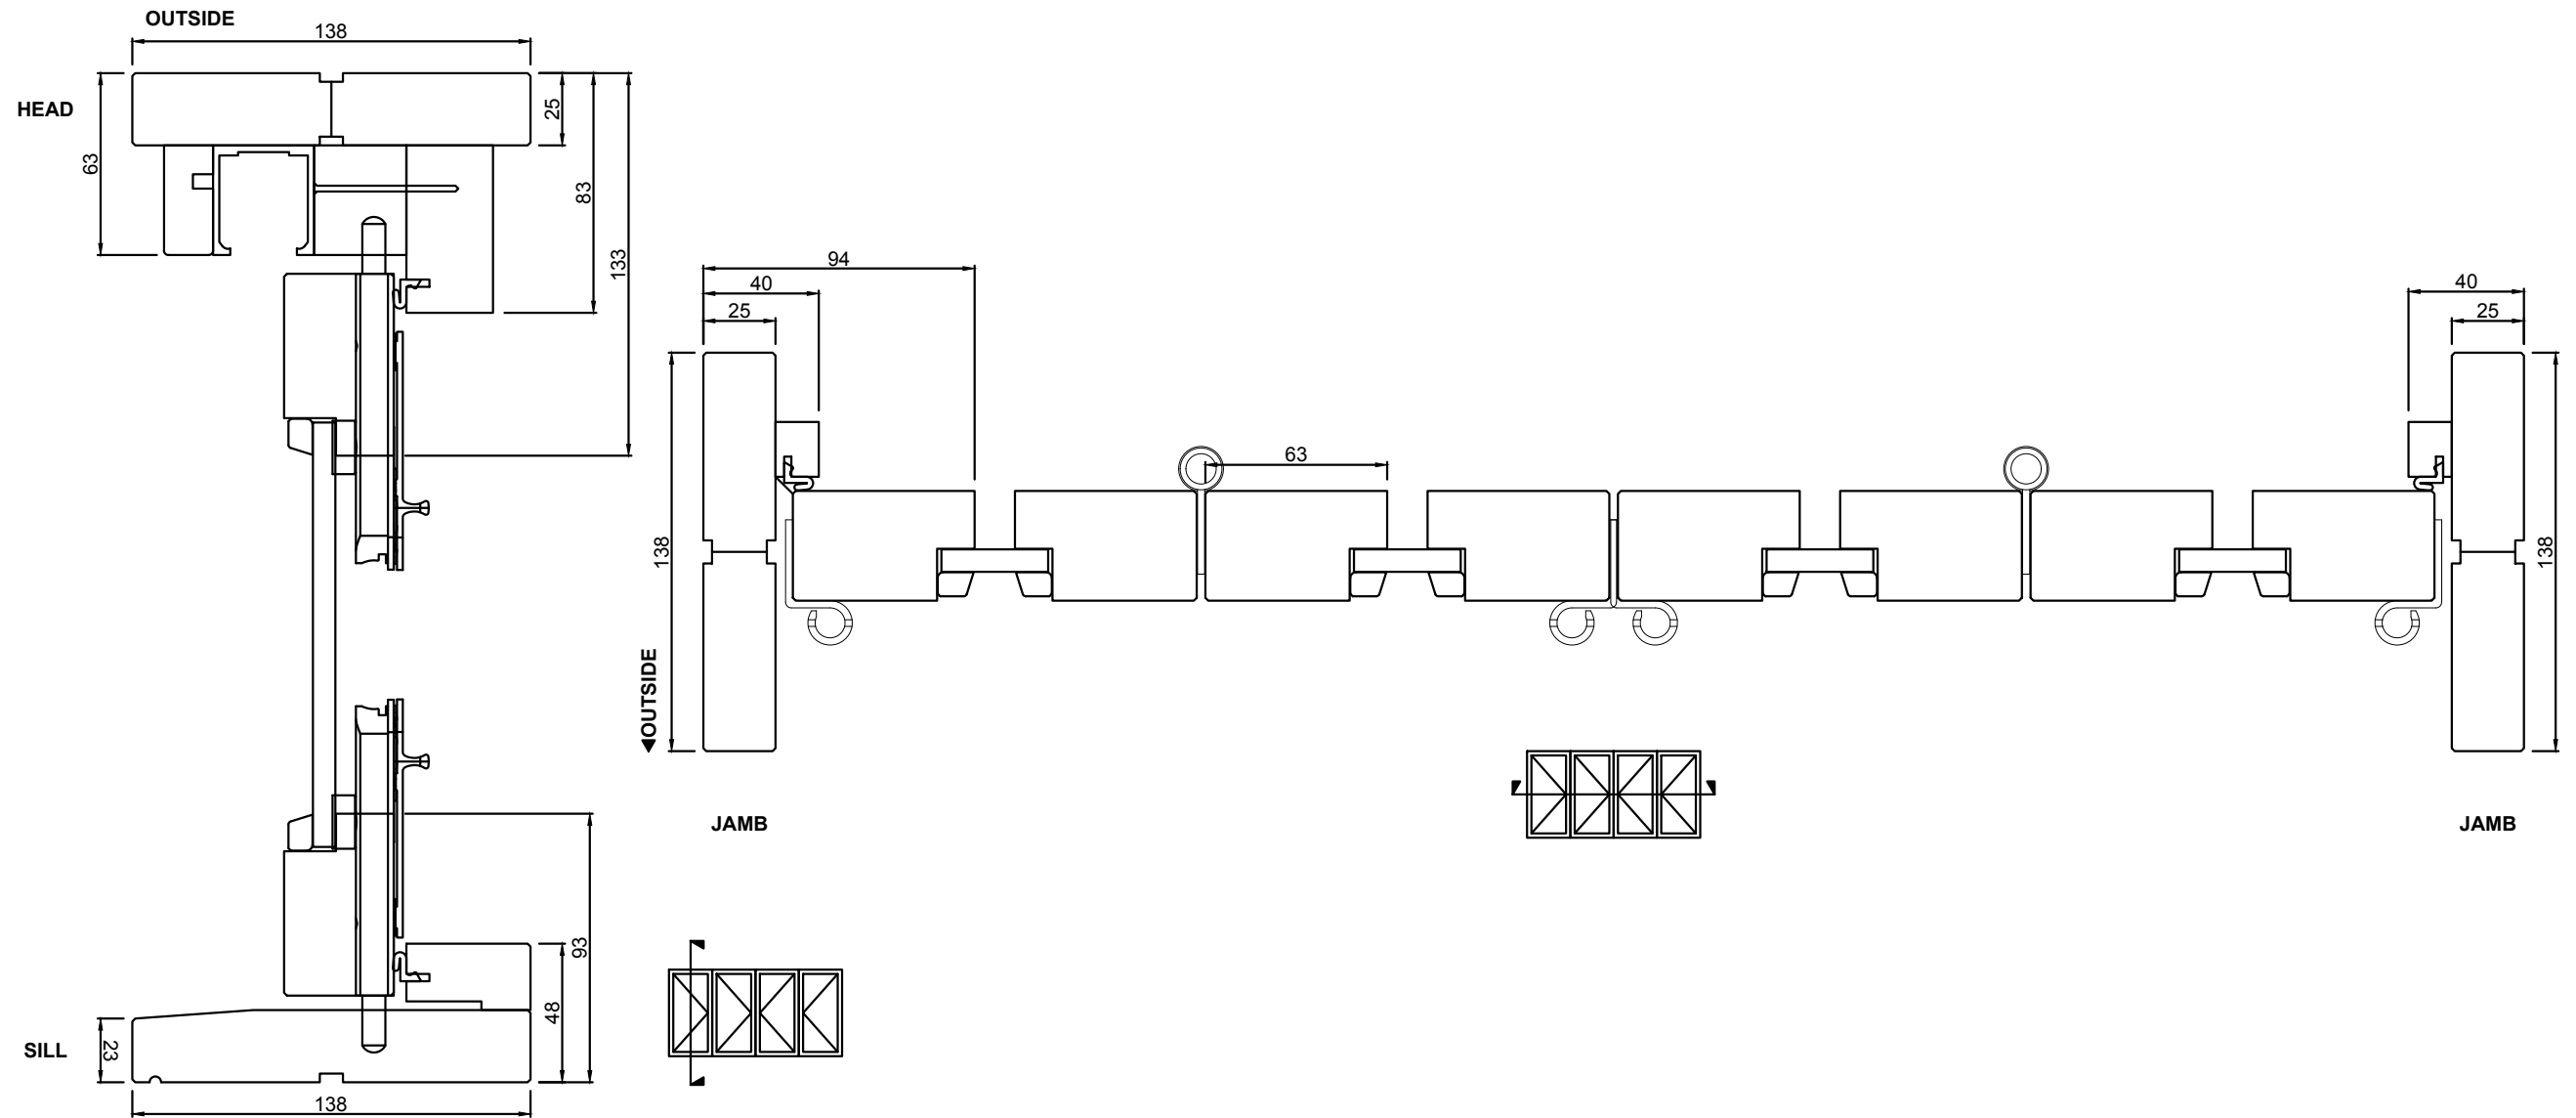

RANGE

**BOTANICA**

PRODUCT

**BIFOLD WINDOW**

CONFIGURATION

**4 LITE - OPPOSING DIRECTIONS - 2 + 2**

**Notice**

This drawing is confidential. This drawing and its copyright are the property of or to Trend Windows & Doors and must not be used, disclosed or reproduced in any form whatsoever except as authorised in writing.