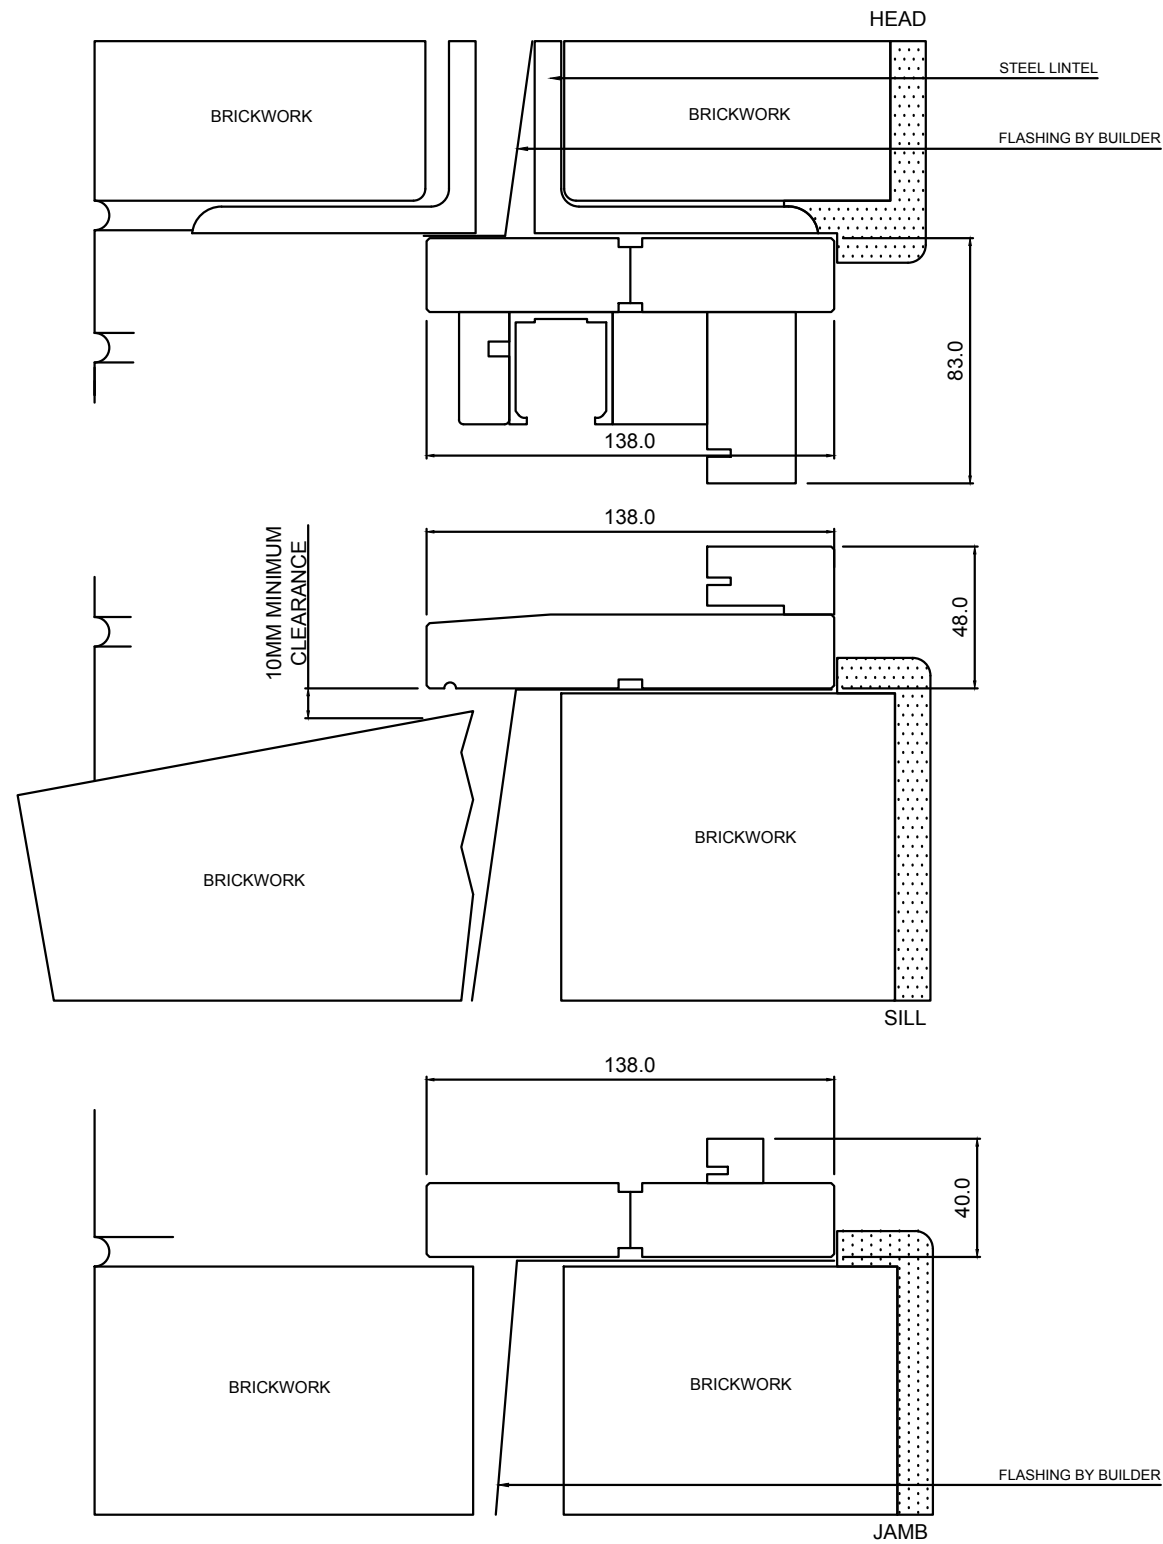

RANGE

**BOTANICA**

PRODUCT

**BIFOLD WINDOW**

CONFIGURATION

**BUILDING IN DETAIL - DOUBLE BRICK**

**Notice**

This drawing is confidential. This drawing and its copyright are the property of or to Trend Windows & Doors and must not be used, disclosed or reproduced in any form whatsoever except as authorised in writing.