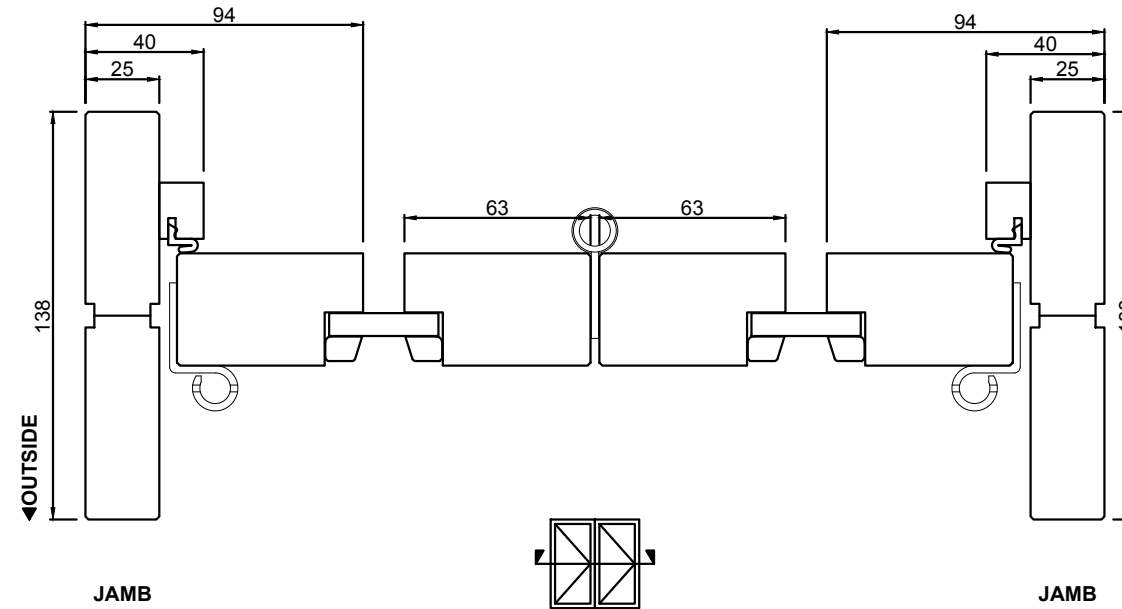

RANGE

PRODUCT

CONFIGURATION

**BOTANICA**

**BIFOLD WINDOW**

**2 LITE - SINGLE DIRECTION**

Notice	Drawing Notice	Issue	Modification	Date	Date
<p>This drawing is confidential. This drawing and its copyright are the property of or to Trend Windows &amp; Doors and must not be used, disclosed or reproduced in any form whatsoever except as authorised in writing.</p> <p>This drawing must be returned with quotation and/or completion of job as applicable</p>	<p>These are only a generic building in details to assist in the construction and installation of Trend Windows and Doors; please contact us for further information or enquiries.</p>	A	FIRST ISSUE	FEB 18	09 02 2018
					Revision
					A
					Drawn
					P.G.

RANGE

**BOTANICA**

PRODUCT

**BIFOLD WINDOW**

CONFIGURATION

**4 LITE - OPPOSING DIRECTIONS - 2 + 2**

**Notice**

This drawing is confidential. This drawing and its copyright are the property of or to Trend Windows & Doors and must not be used, disclosed or reproduced in any form whatsoever except as authorised in writing.