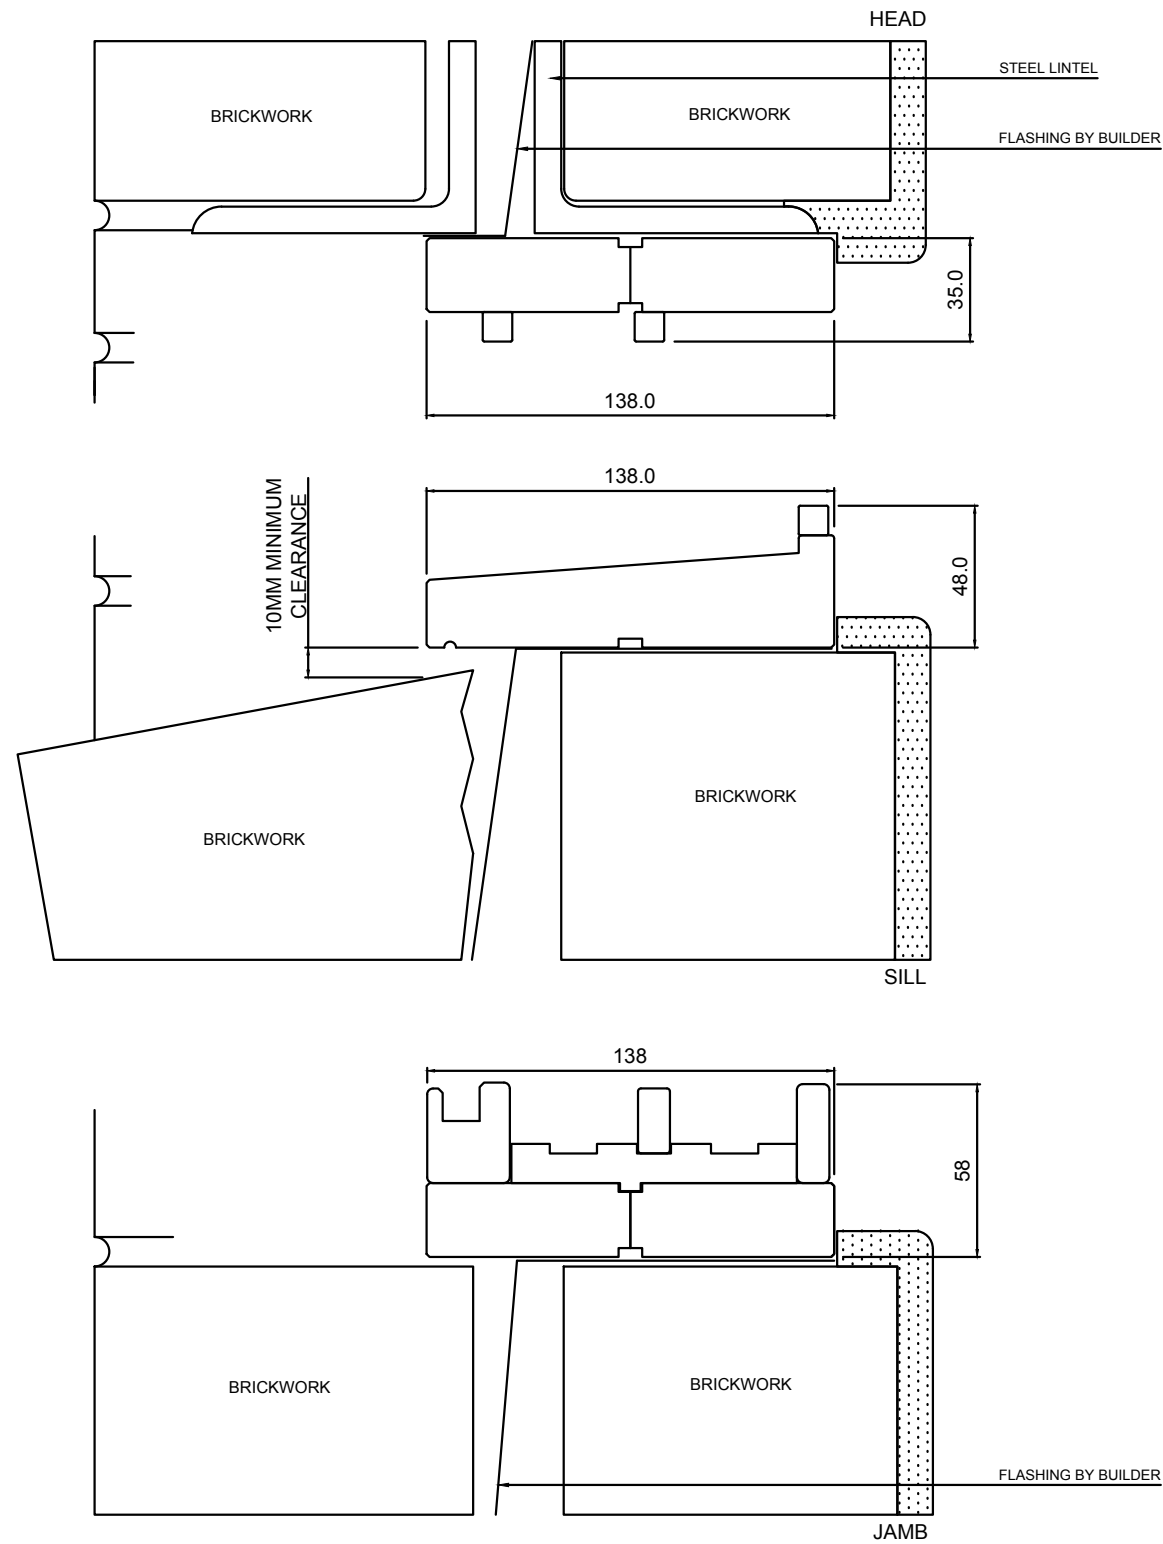

RANGE

BOTANICA

PRODUCT

TRADITIONAL DOUBLE HUNG

CONFIGURATION

BUILDING IN DETAIL - DOUBLE BRICK

Notice

This drawing is confidential. This drawing and its copyright are the property of or to Trend Windows & Doors and must not be used, disclosed or reproduced in any form whatsoever except as authorised in writing.