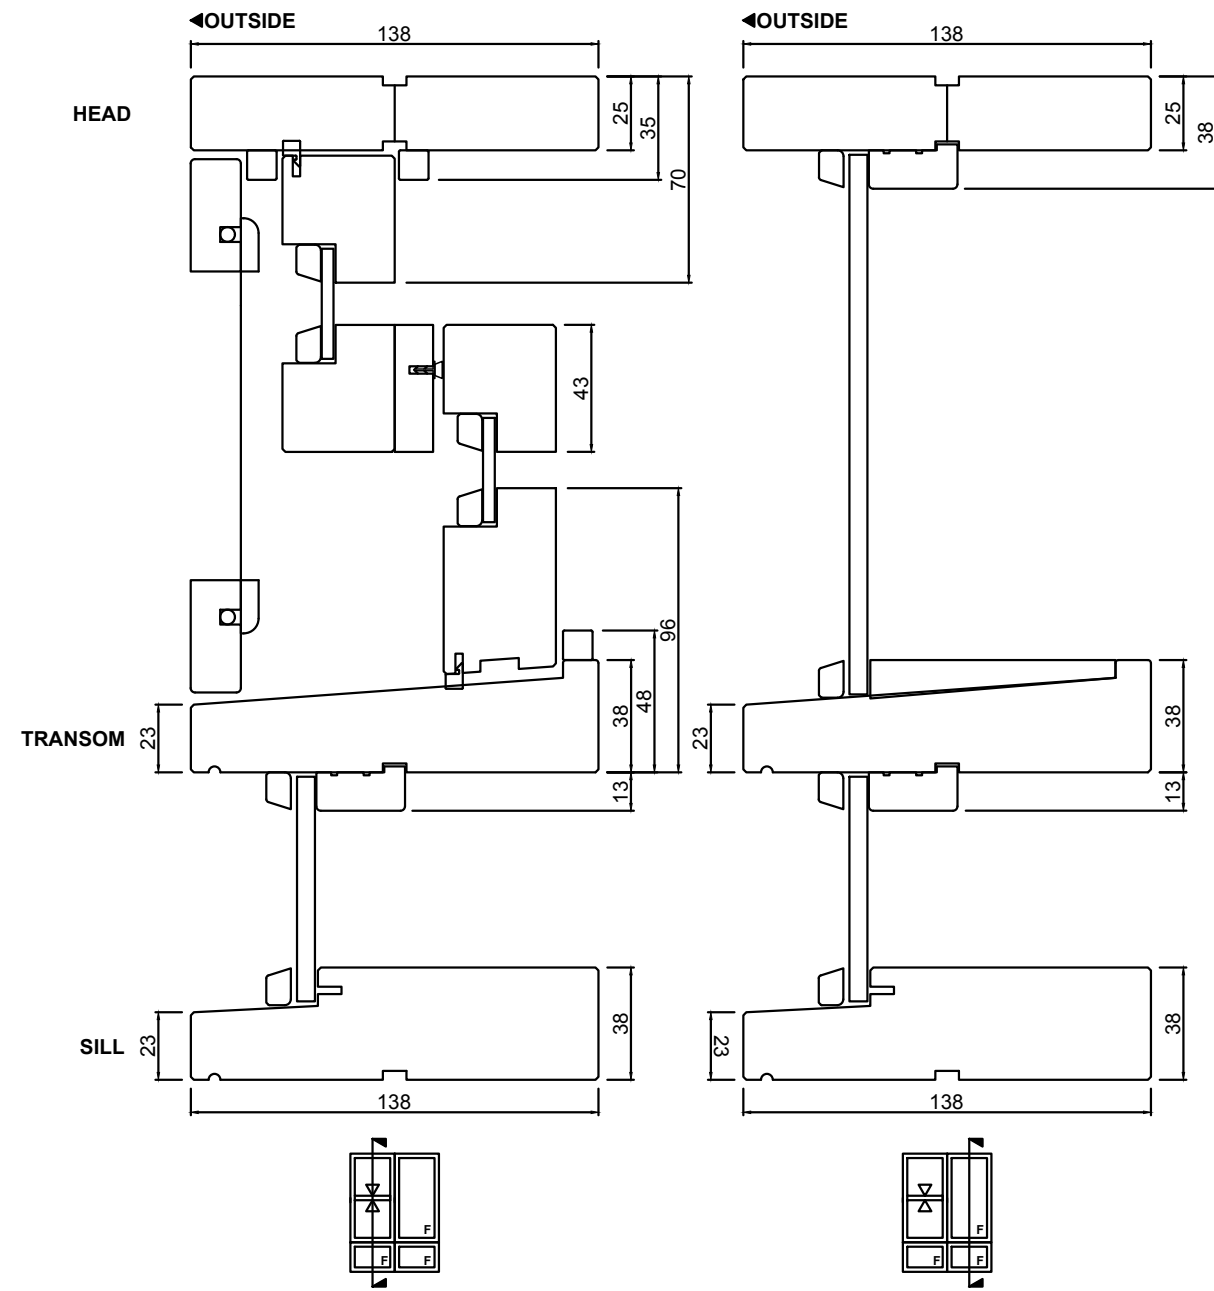

RANGE

BOTANICA

PRODUCT

TRADITIONAL DOUBLE HUNG

CONFIGURATION

SINGLE LITE WITH SIDE LITE & LO-LITE (DF/FF)

Notice

This drawing is confidential. This drawing and its copyright are the property of or to Trend Windows & Doors and must not be used, disclosed or reproduced in any form whatsoever except as authorised in writing.

This drawing must be returned with quotation and/or completion of job as applicable

Drawing Notice

These are only a generic building in details to assist in the construction and installation of Trend Windows and Doors; please contact us for further information or enquiries.

Issue

A

Modification

FIRST ISSUE

Date

FEB 18

Date

09 02 2018

Revision

A

Drawn

P.G.