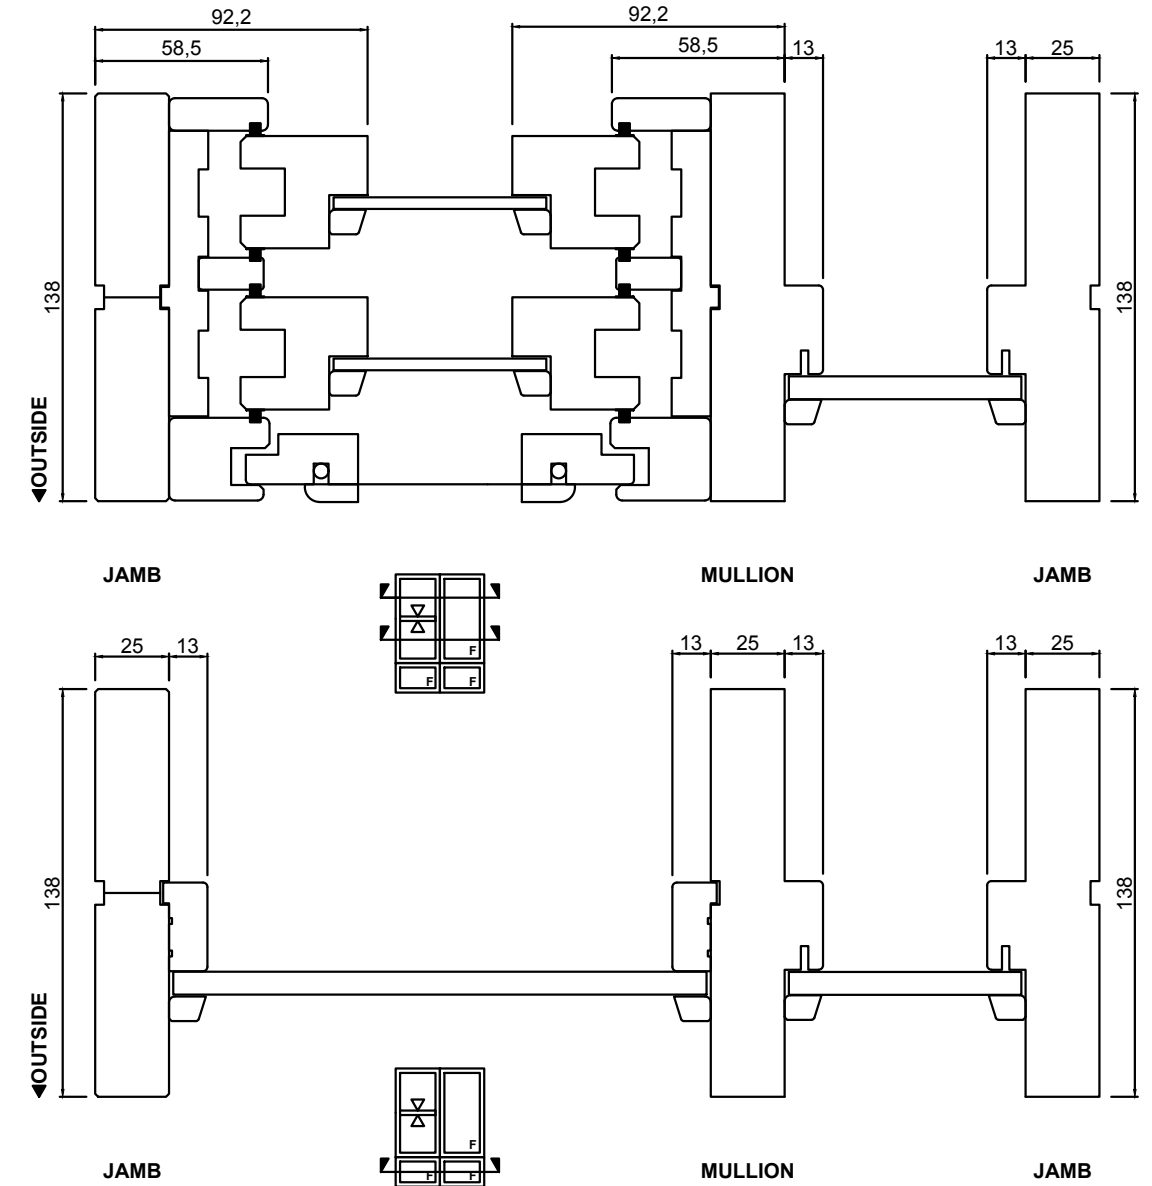

RANGE

BOTANICA

PRODUCT

TRADITIONAL DOUBLE HUNG

CONFIGURATION

SINGLE LITE WITH SIDE LITE & LO-LITE (DF/FF)

Notice

This drawing is confidential. This drawing and its copyright are the property of or to Trend Windows & Doors and must not be used, disclosed or reproduced in any form whatsoever except as authorised in writing.

This drawing must be returned with quotation and/or completion of job as applicable

Drawing Notice

These are only a generic building in details to assist in the construction and installation of Trend Windows and Doors; please contact us for further information or enquiries.

Issue

A

Modification

FIRST ISSUE

Date

FEB 18

Date

09 02 2018

Revision

A

Drawn

P.G.