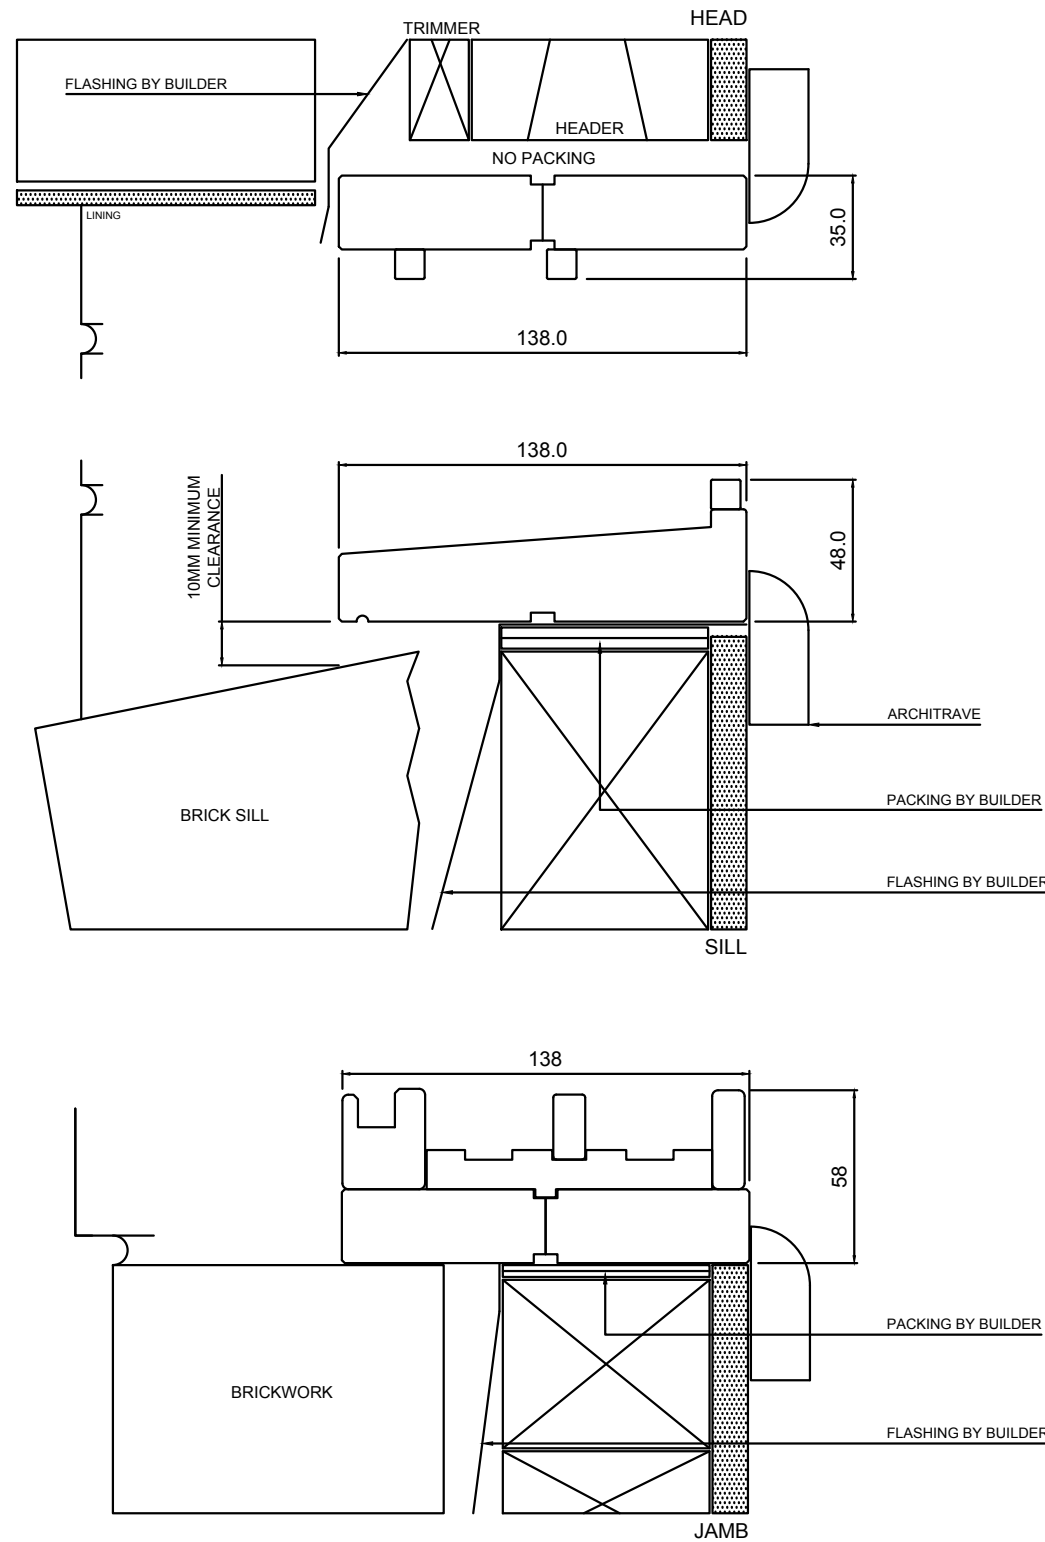

RANGE

BOTANICA

PRODUCT

TRADITIONAL DOUBLE HUNG

CONFIGURATION

BUILDING IN DETAIL - BRICK VENEER

	Notice	Drawing Notice	Issue	Modification	Date	Date	 TREND WINDOWS & DOORS A JELBOWEN Company
	This drawing is confidential. This drawing and its copyright are the property of or to Trend Windows & Doors and must not be used, disclosed or reproduced in any form whatsoever except as authorised in writing.	These are only a generic building in details to assist in the construction and installation of Trend Windows and Doors; please contact us for further information or enquiries.	A	FIRST ISSUE	APR 18	26 04 2018	
	This drawing must be returned with quotation and/or completion of job as applicable					Revision	
						A	
						Drawn	
					J.L