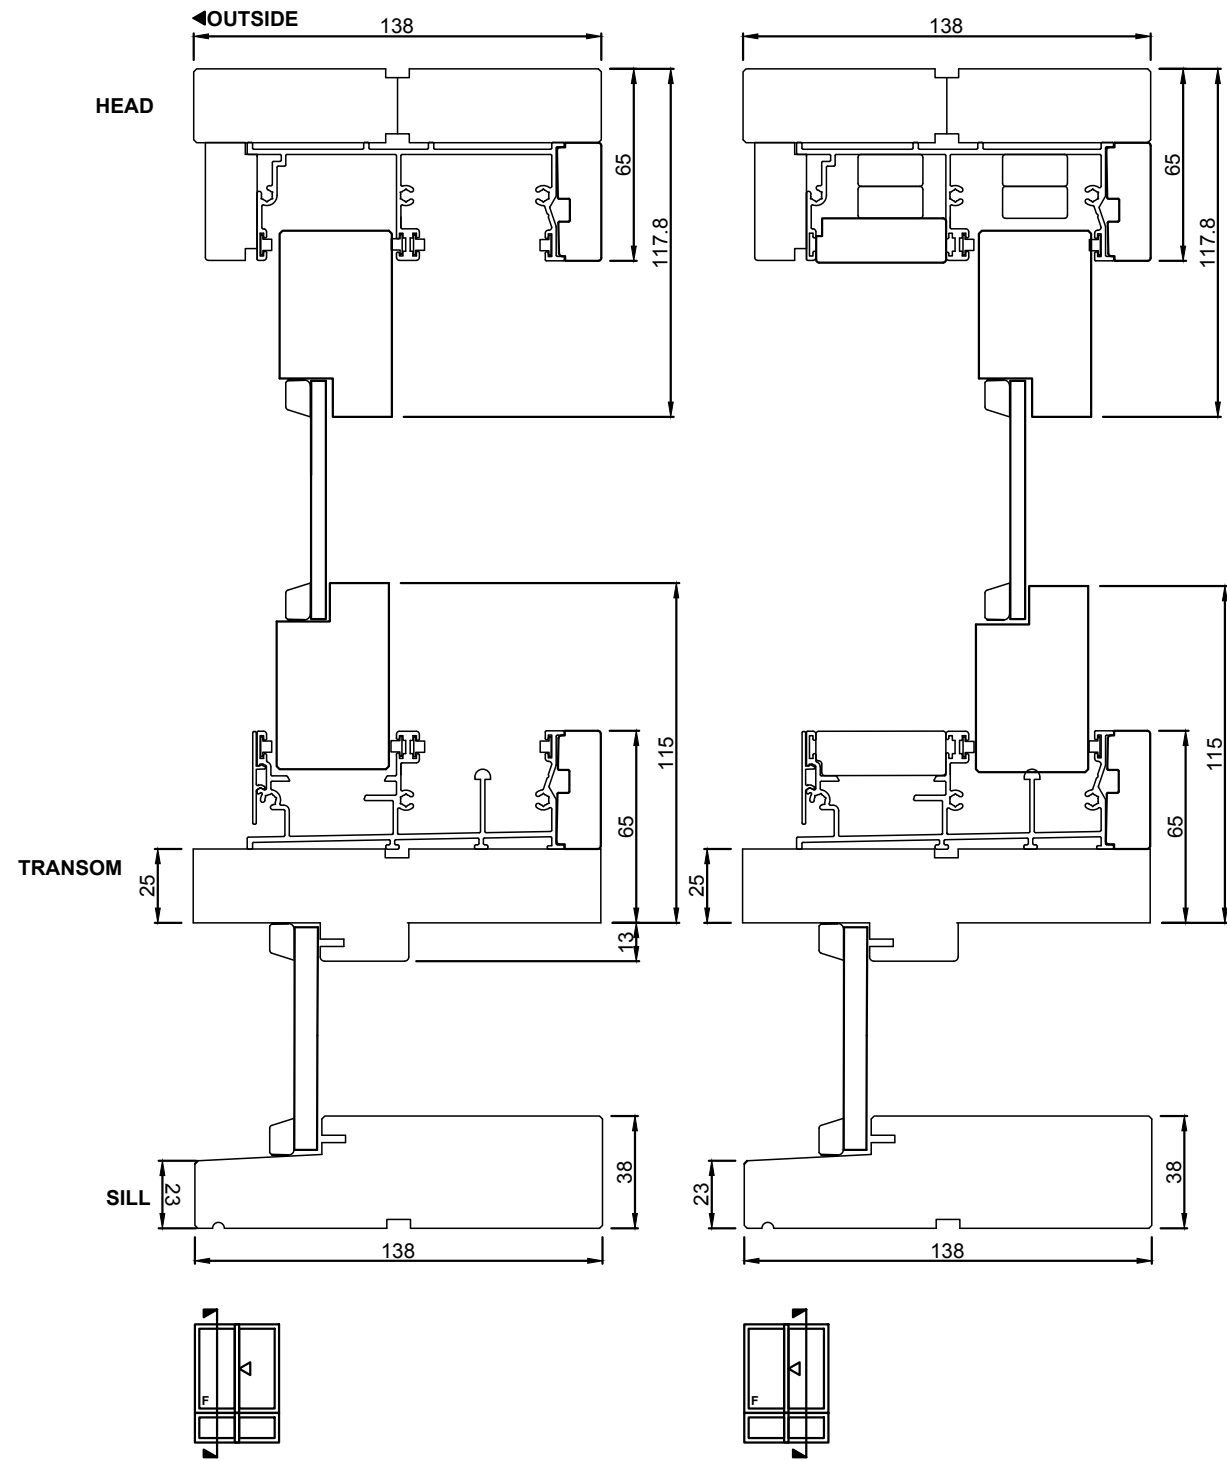

RANGE

BOTANICA

PRODUCT

SLIDING WINDOW

CONFIGURATION

SLIDE FIXED

Notice

This drawing is confidential. This drawing and its copyright are the property of or to Trend Windows & Doors and must not be used, disclosed or reproduced in any form whatsoever except as authorised in writing.