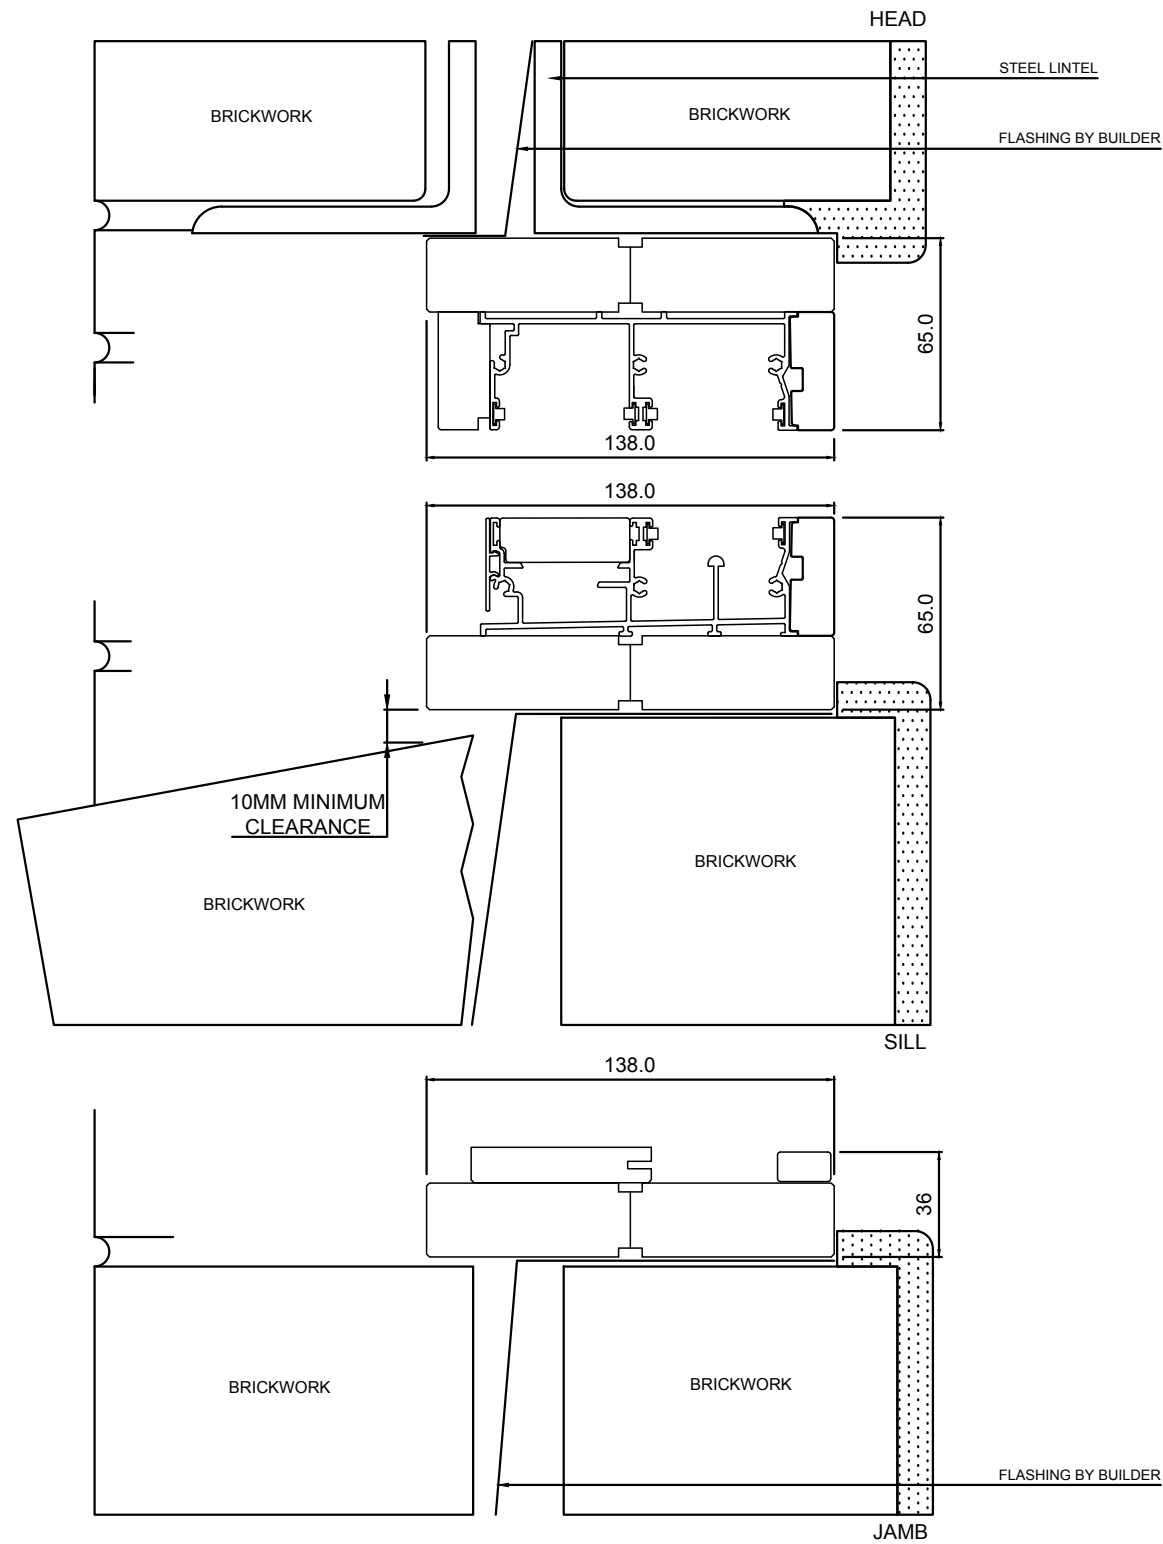

RANGE

BOTANICA

PRODUCT

SLIDING WINDOW

CONFIGURATION

BUILDING IN DETAIL - DOUBLE BRICK

Notice

This drawing is confidential. This drawing and its copyright are the property of or to Trend Windows & Doors and must not be used, disclosed or reproduced in any form whatsoever except as authorised in writing.