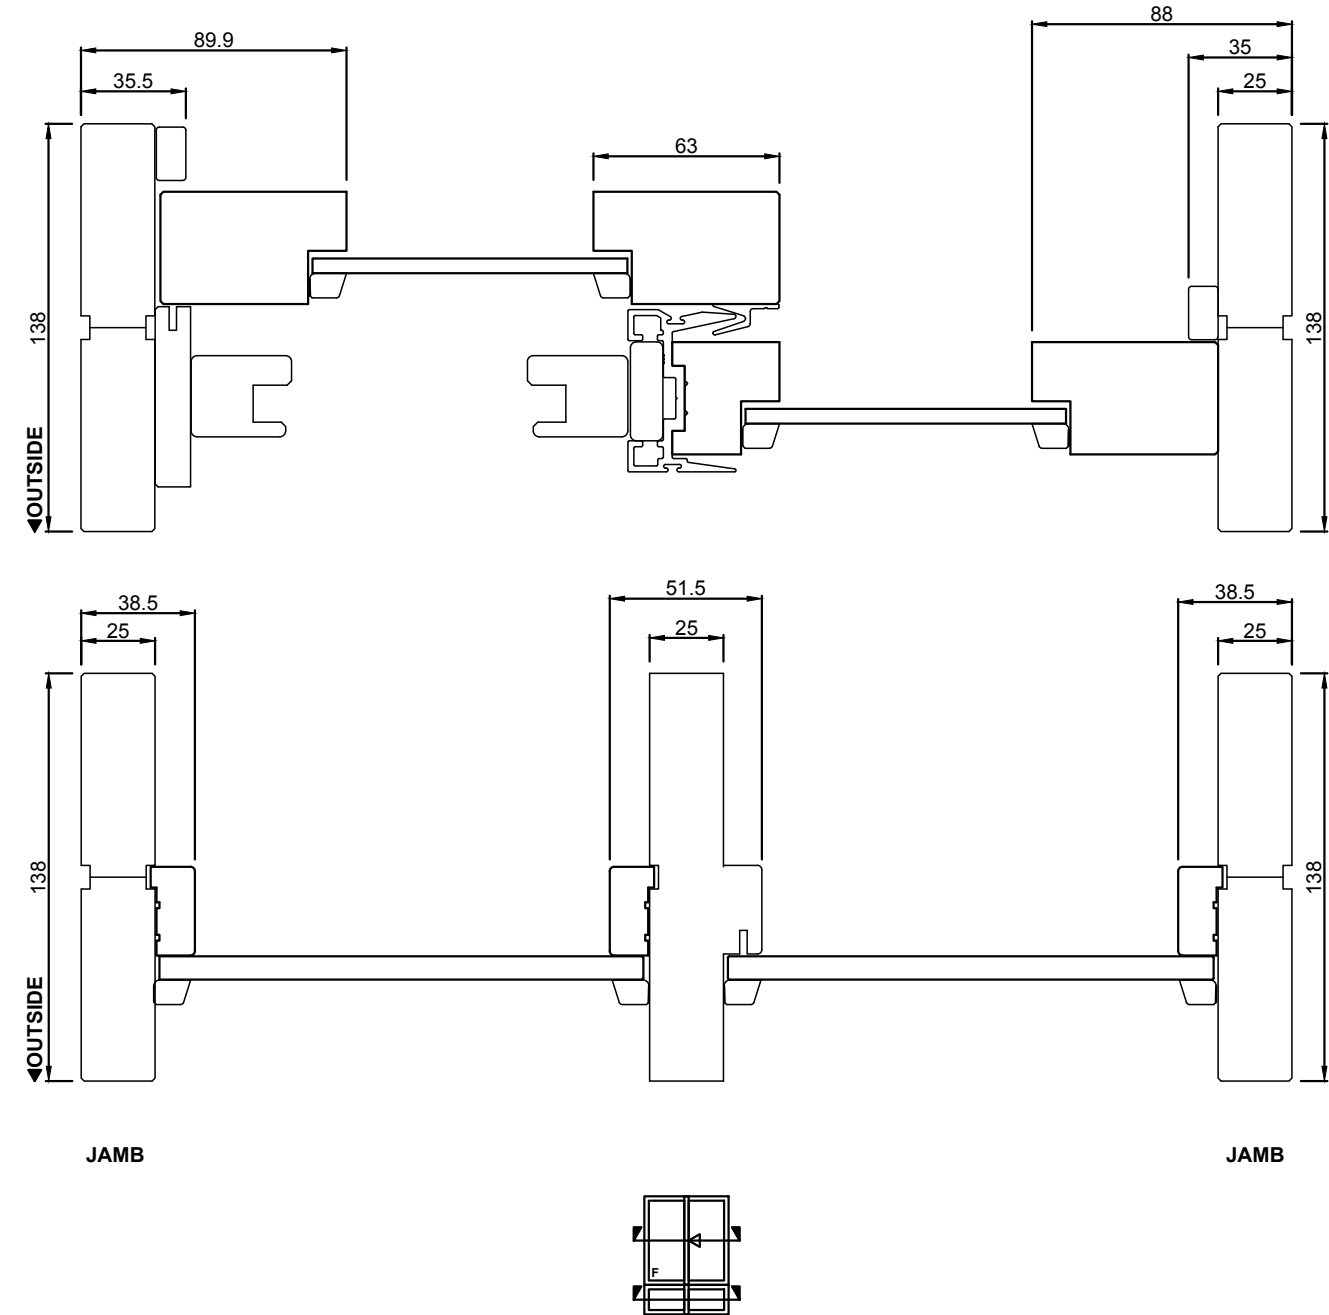

RANGE

BOTANICA

PRODUCT

SLIDING WINDOW

CONFIGURATION

SLIDE FIXED

Notice

This drawing is confidential. This drawing and its copyright are the property of or to Trend Windows & Doors and must not be used, disclosed or reproduced in any form whatsoever except as authorised in writing.