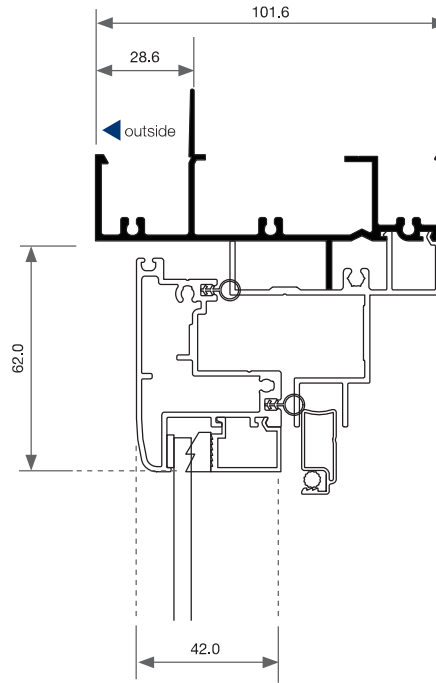

Awning Window - Cross Sectional View

Single Lite

Awning Window - Cross Sectional View

Two Lite | Transom | Elevation

Please note that drawings displayed are not to scale

Awning Window - Cross Sectional View

Two Lite | Transom | Plan

Please note that drawings displayed are not to scale

Awning Window - Cross Sectional View

Two Lite | Transom | Double Glazed

Please note that drawings displayed are not to scale

Awning Window - Cross Sectional View

Two Lite | Transom | Double Glazed

Awning Window - Cross Sectional View

Ovolo

Please note that drawings displayed are not to scale