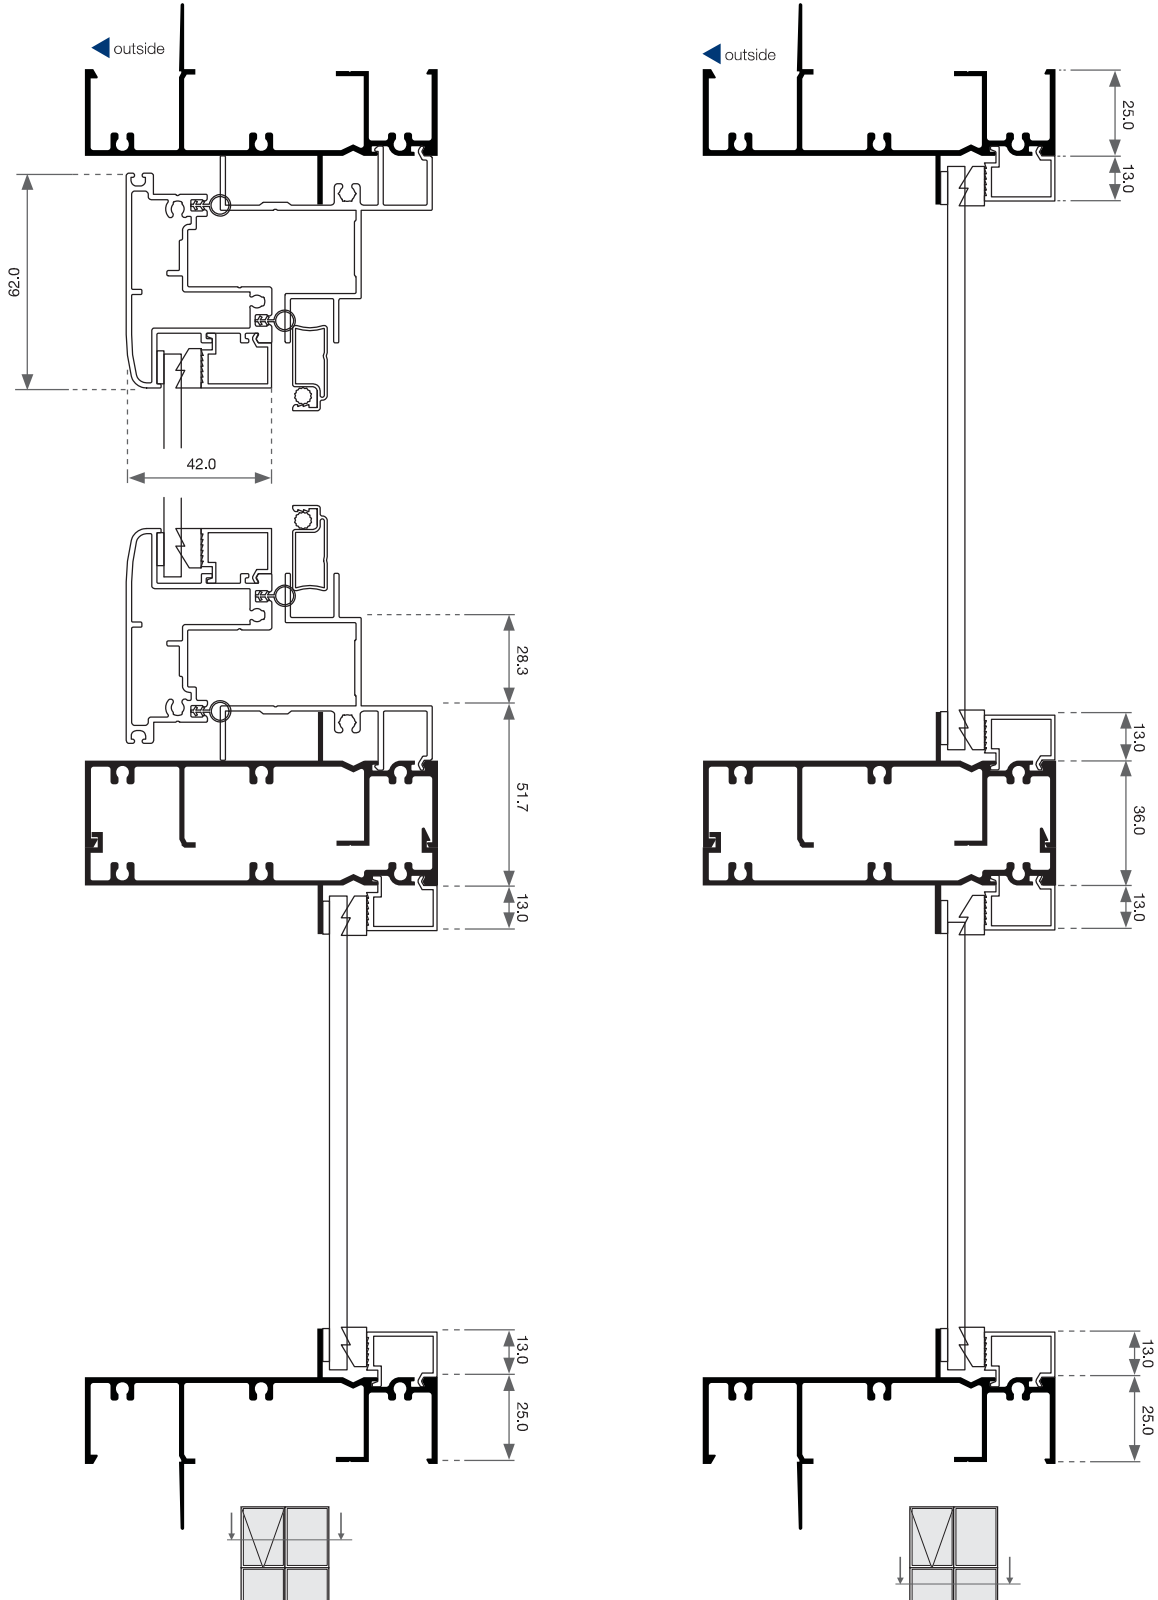

Awning Window - Cross Sectional View

Single Lite

Awning Window - Cross Sectional View

Two Lite | Transom | Elevation

Please note that drawings displayed are not to scale

Awning Window - Cross Sectional View

Two Lite | Transom | Plan

Please note that drawings displayed are not to scale

Awning Window - Cross Sectional View

Two Lite | Transom | Double Glazed

Please note that drawings displayed are not to scale

Awning Window - Cross Sectional View

Two Lite | Transom | Double Glazed

Awning Window - Cross Sectional View

Ovolo

Please note that drawings displayed are not to scale