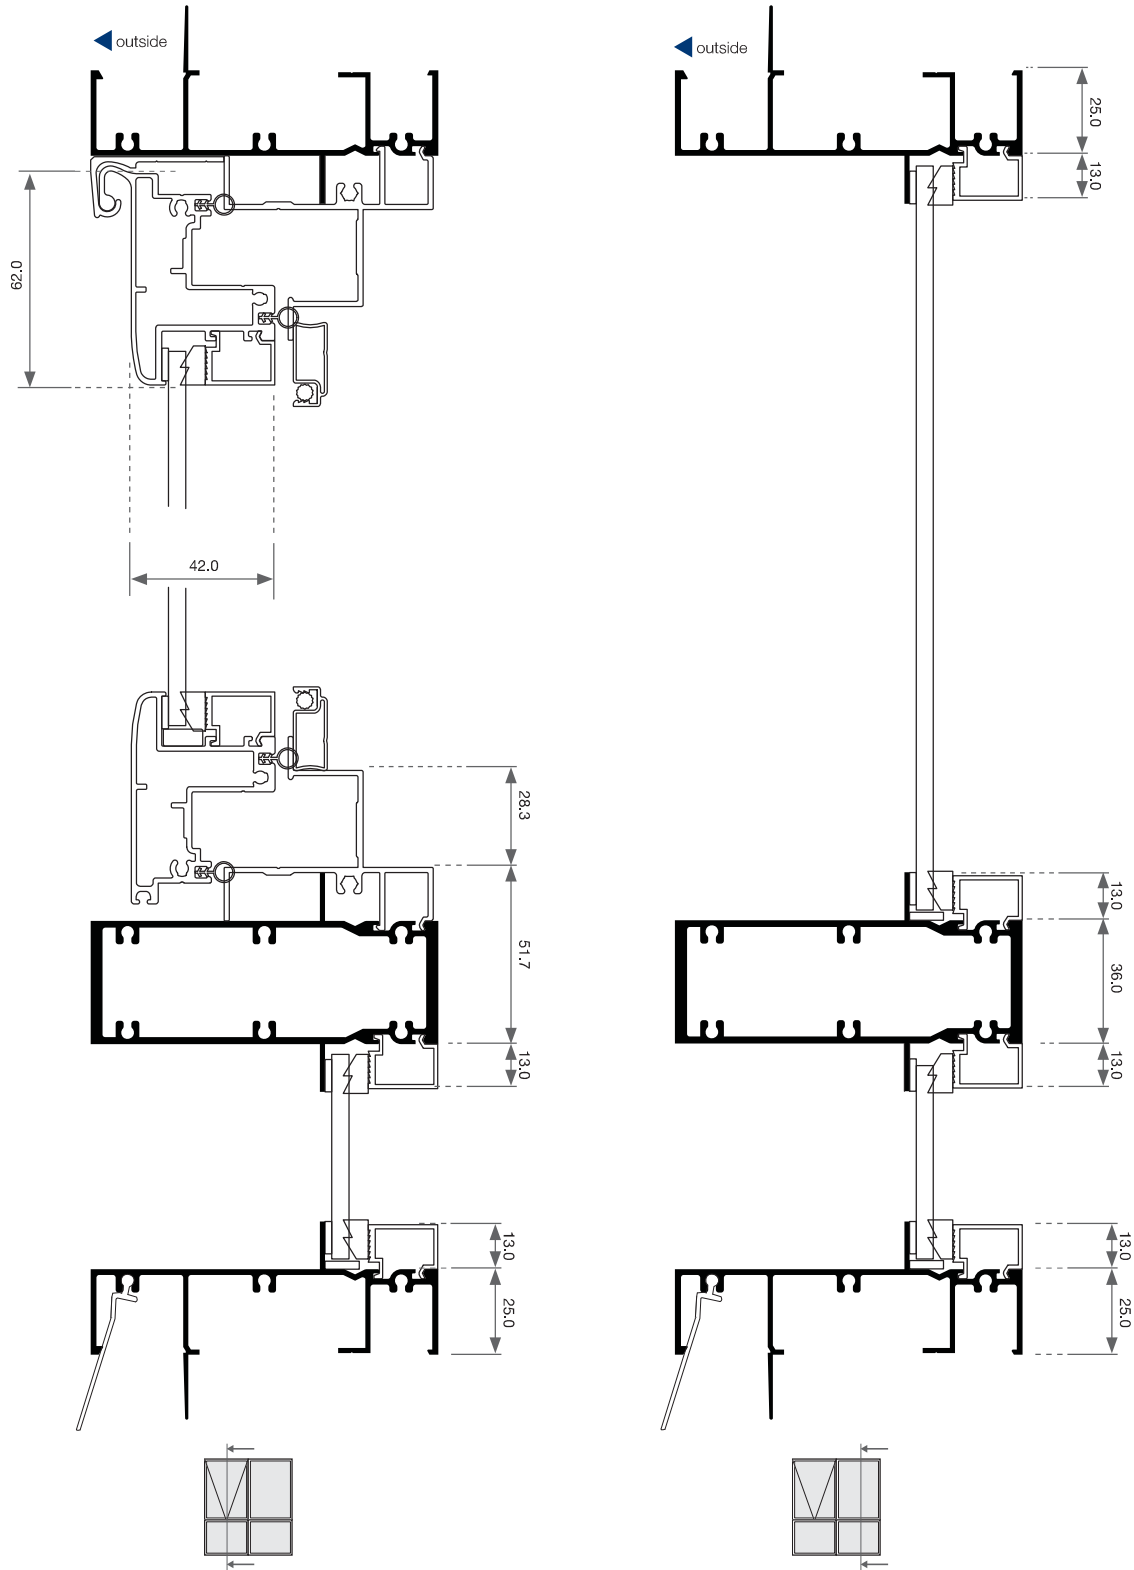

Awning Window - Cross Sectional View

Single Lite

Awning Window - Cross Sectional View

Two Lite | Transom | Elevation

Please note that drawings displayed are not to scale

Awning Window - Cross Sectional View

Two Lite | Transom | Plan

Please note that drawings displayed are not to scale

Awning Window - Cross Sectional View

Two Lite | Transom | Double Glazed

Please note that drawings displayed are not to scale

Awning Window - Cross Sectional View

Two Lite | Transom | Double Glazed

Awning Window - Cross Sectional View

Ovolo

Please note that drawings displayed are not to scale