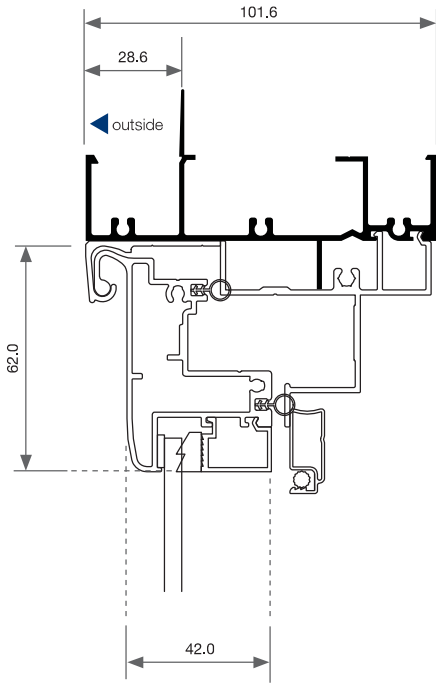

Awning Window - Cross Sectional View

Single Lite

Awning Window - Cross Sectional View

Two Lite | Transom | Elevation

Please note that drawings displayed are not to scale

Awning Window - Cross Sectional View

Two Lite | Transom | Plan

Please note that drawings displayed are not to scale

Awning Window - Cross Sectional View

Two Lite | Transom | Double Glazed

Please note that drawings displayed are not to scale

Awning Window - Cross Sectional View

Two Lite | Transom | Double Glazed

Awning Window - Cross Sectional View

Ovolo

Please note that drawings displayed are not to scale