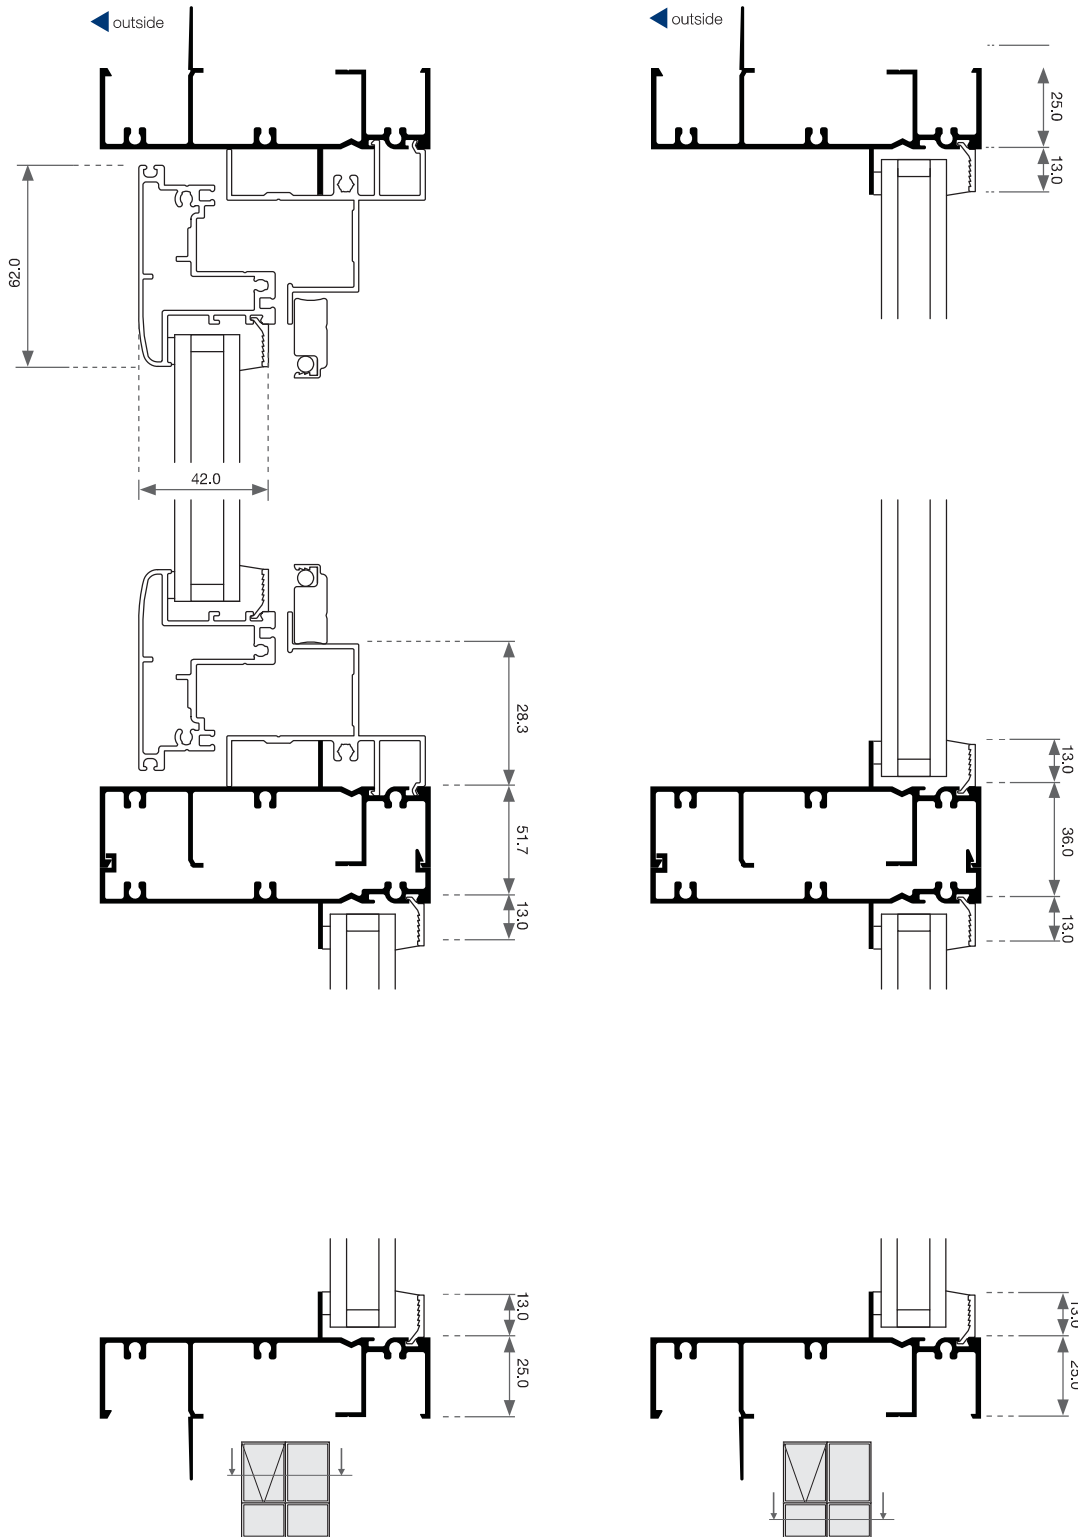

Awning Window - Cross Sectional View

Single Lite

Awning Window - Cross Sectional View

Two Lite | Transom | Elevation

Please note that drawings displayed are not to scale

Awning Window - Cross Sectional View

Two Lite | Transom | Plan

Please note that drawings displayed are not to scale

Awning Window - Cross Sectional View

Two Lite | Transom | Double Glazed

Please note that drawings displayed are not to scale

Awning Window - Cross Sectional View

Two Lite | Transom | Double Glazed

Awning Window - Cross Sectional View

Ovolo

Please note that drawings displayed are not to scale