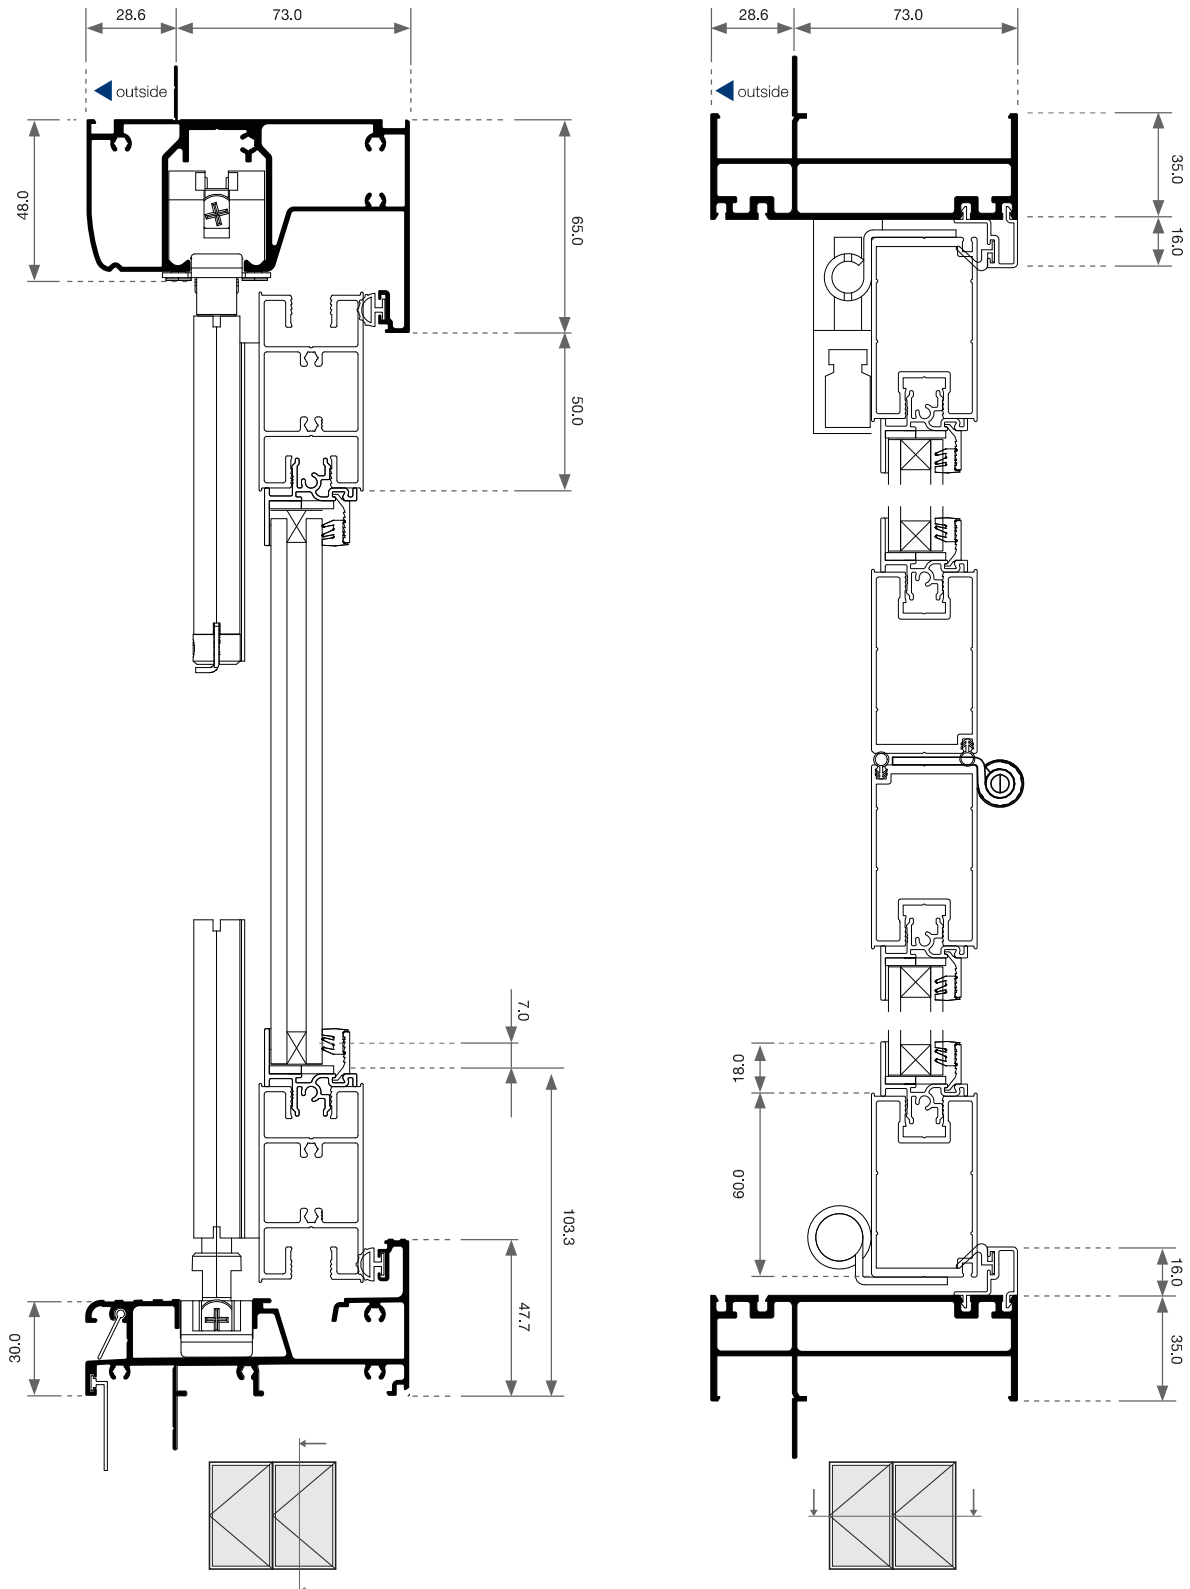

Bifold Window - Cross Sectional View

Two Lite

Please note that drawings displayed are not to scale

Bifold Window - Cross Sectional View

Two Lite | Double Glazed

Please note that drawings displayed are not to scale