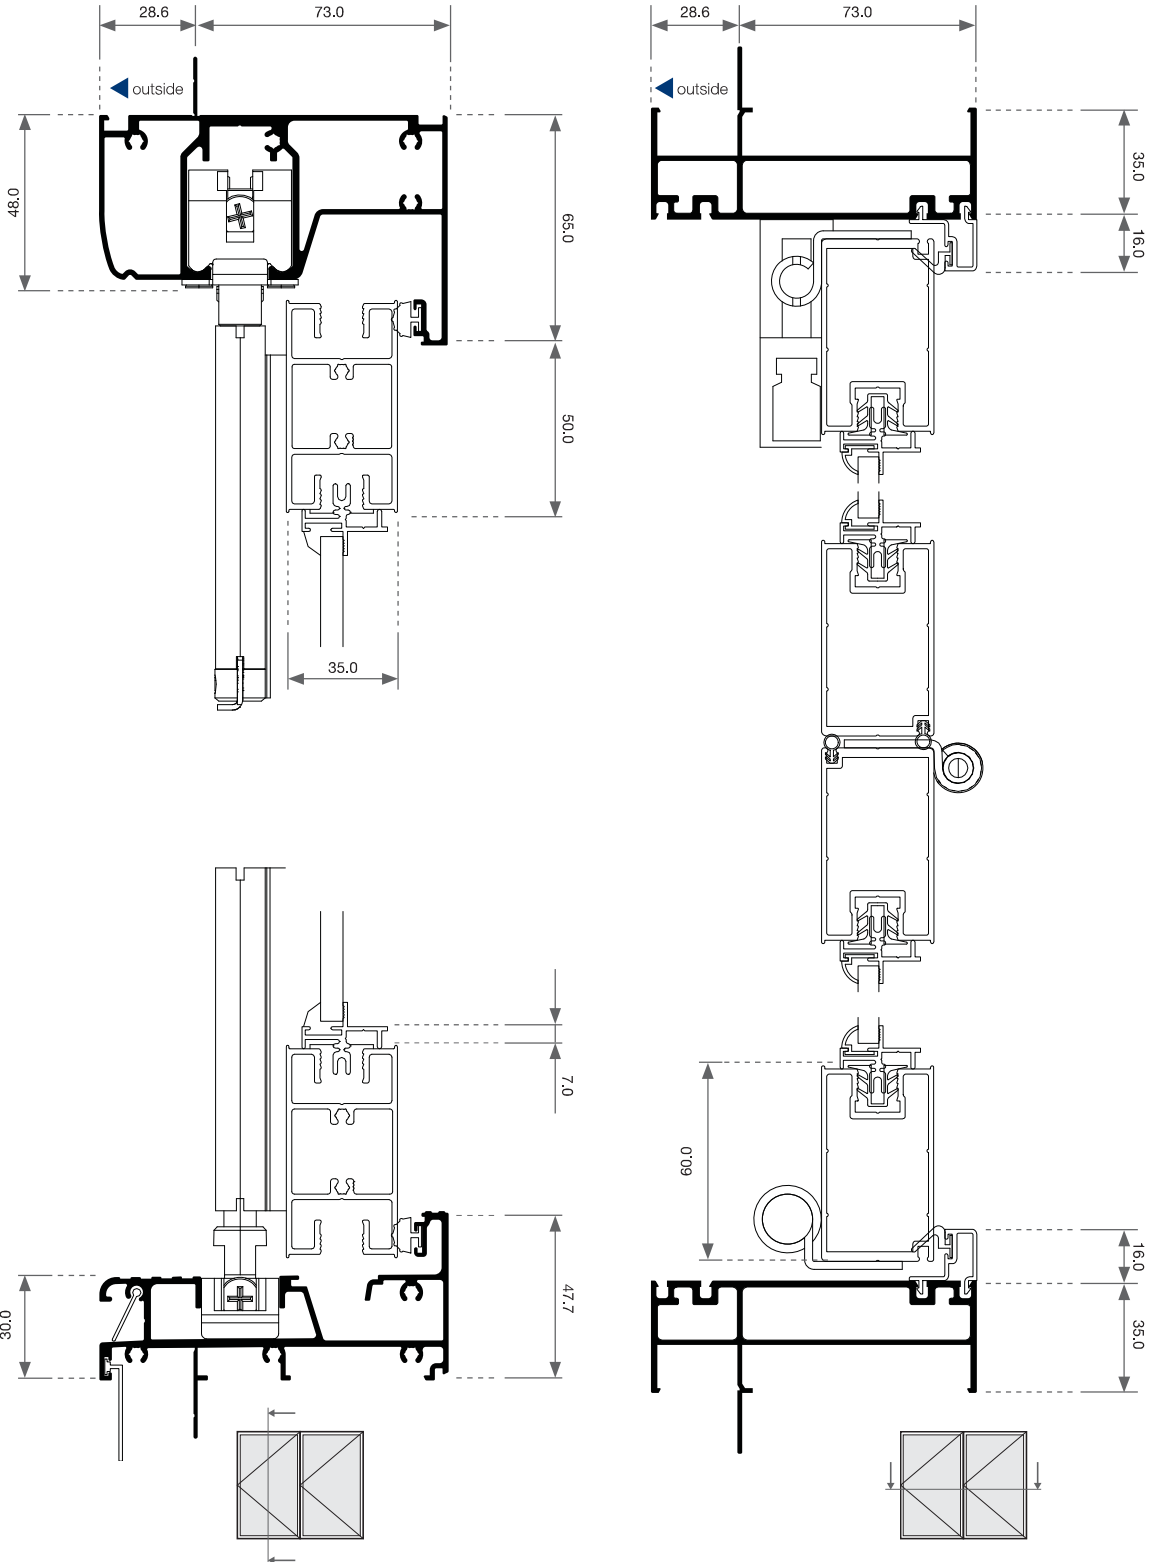

Bifold Window - Cross Sectional View

Two Lite

Please note that drawings displayed are not to scale

Bifold Window - Cross Sectional View

Two Lite | Double Glazed

Please note that drawings displayed are not to scale