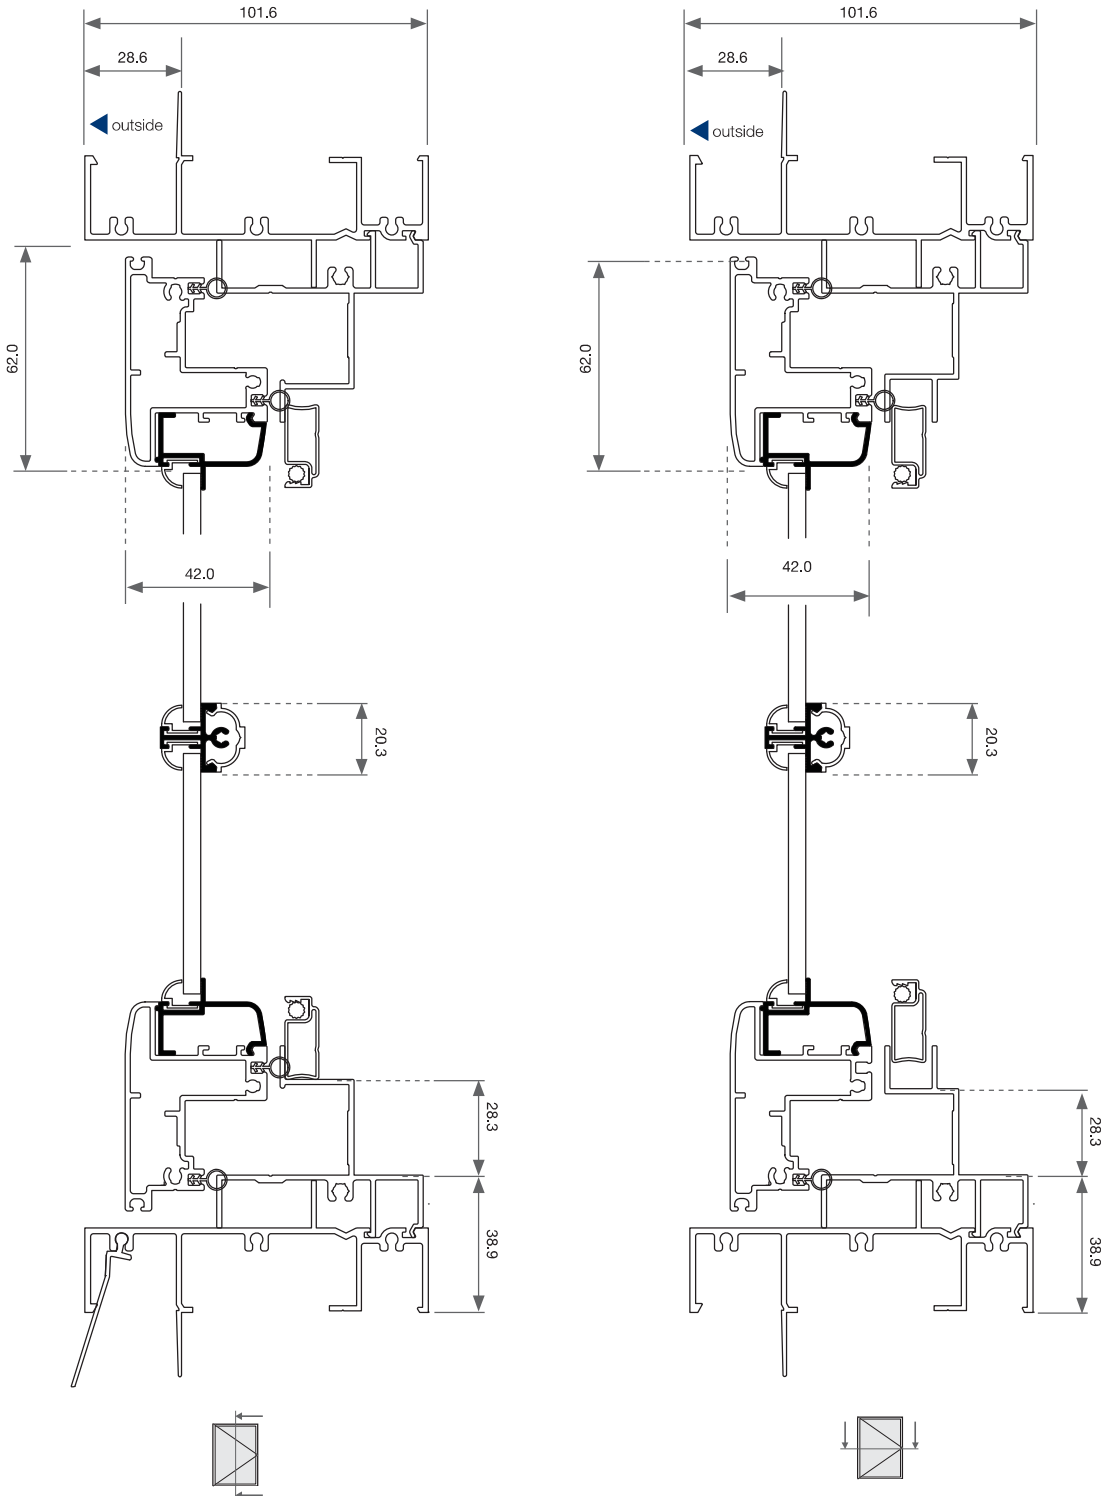

Casement Window - Cross Sectional View

Single Lite

Casement Window - Cross Sectional View

Two Lite | Transom | Elevation

Please note that drawings displayed are not to scale

Casement Window - Cross Sectional View

Two Lite | Transom | Plan

Casement Window - Cross Sectional View

Two Lite | Transom | Double Glazed | Elevation

Please note that drawings displayed are not to scale

Casement Window - Cross Sectional View

Two Lite | Transom | Double Glazed | Plan

Casement Window - Cross Sectional View

Ovolo

Please note that drawings displayed are not to scale