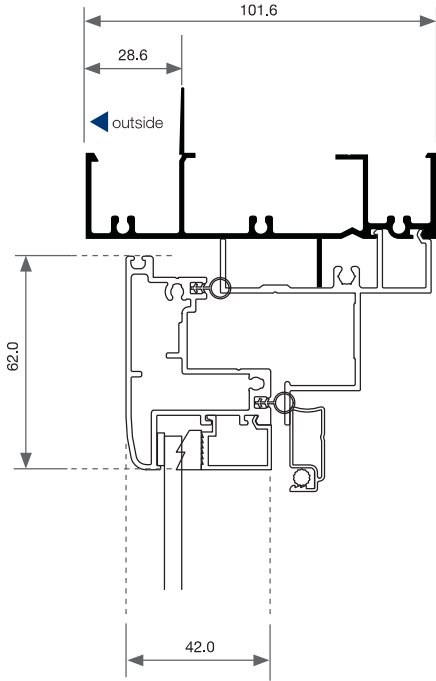

Casement Window - Cross Sectional View

Single Lite

Casement Window - Cross Sectional View

Two Lite | Transom | Elevation

Please note that drawings displayed are not to scale

Casement Window - Cross Sectional View

Two Lite | Transom | Plan

Casement Window - Cross Sectional View

Two Lite | Transom | Double Glazed | Elevation

Please note that drawings displayed are not to scale

Casement Window - Cross Sectional View

Two Lite | Transom | Double Glazed | Plan

Casement Window - Cross Sectional View

Ovolo

Please note that drawings displayed are not to scale