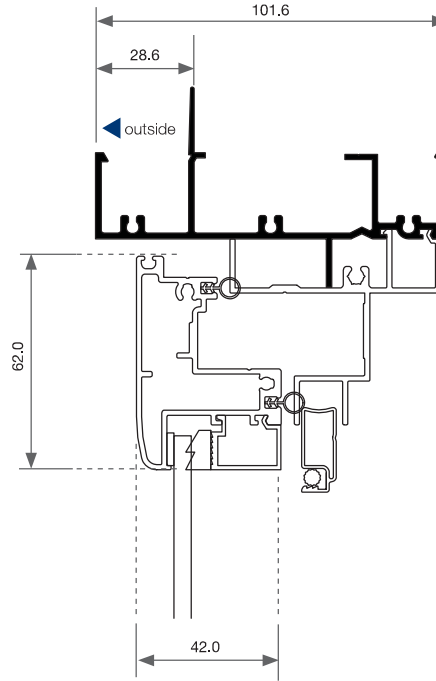

Casement Window - Cross Sectional View

Single Lite

Casement Window - Cross Sectional View

Two Lite | Transom | Elevation

Please note that drawings displayed are not to scale

Casement Window - Cross Sectional View

Two Lite | Transom | Plan

Casement Window - Cross Sectional View

Two Lite | Transom | Double Glazed | Elevation

Please note that drawings displayed are not to scale

Casement Window - Cross Sectional View

Two Lite | Transom | Double Glazed | Plan

Casement Window - Cross Sectional View

Ovolo

Please note that drawings displayed are not to scale