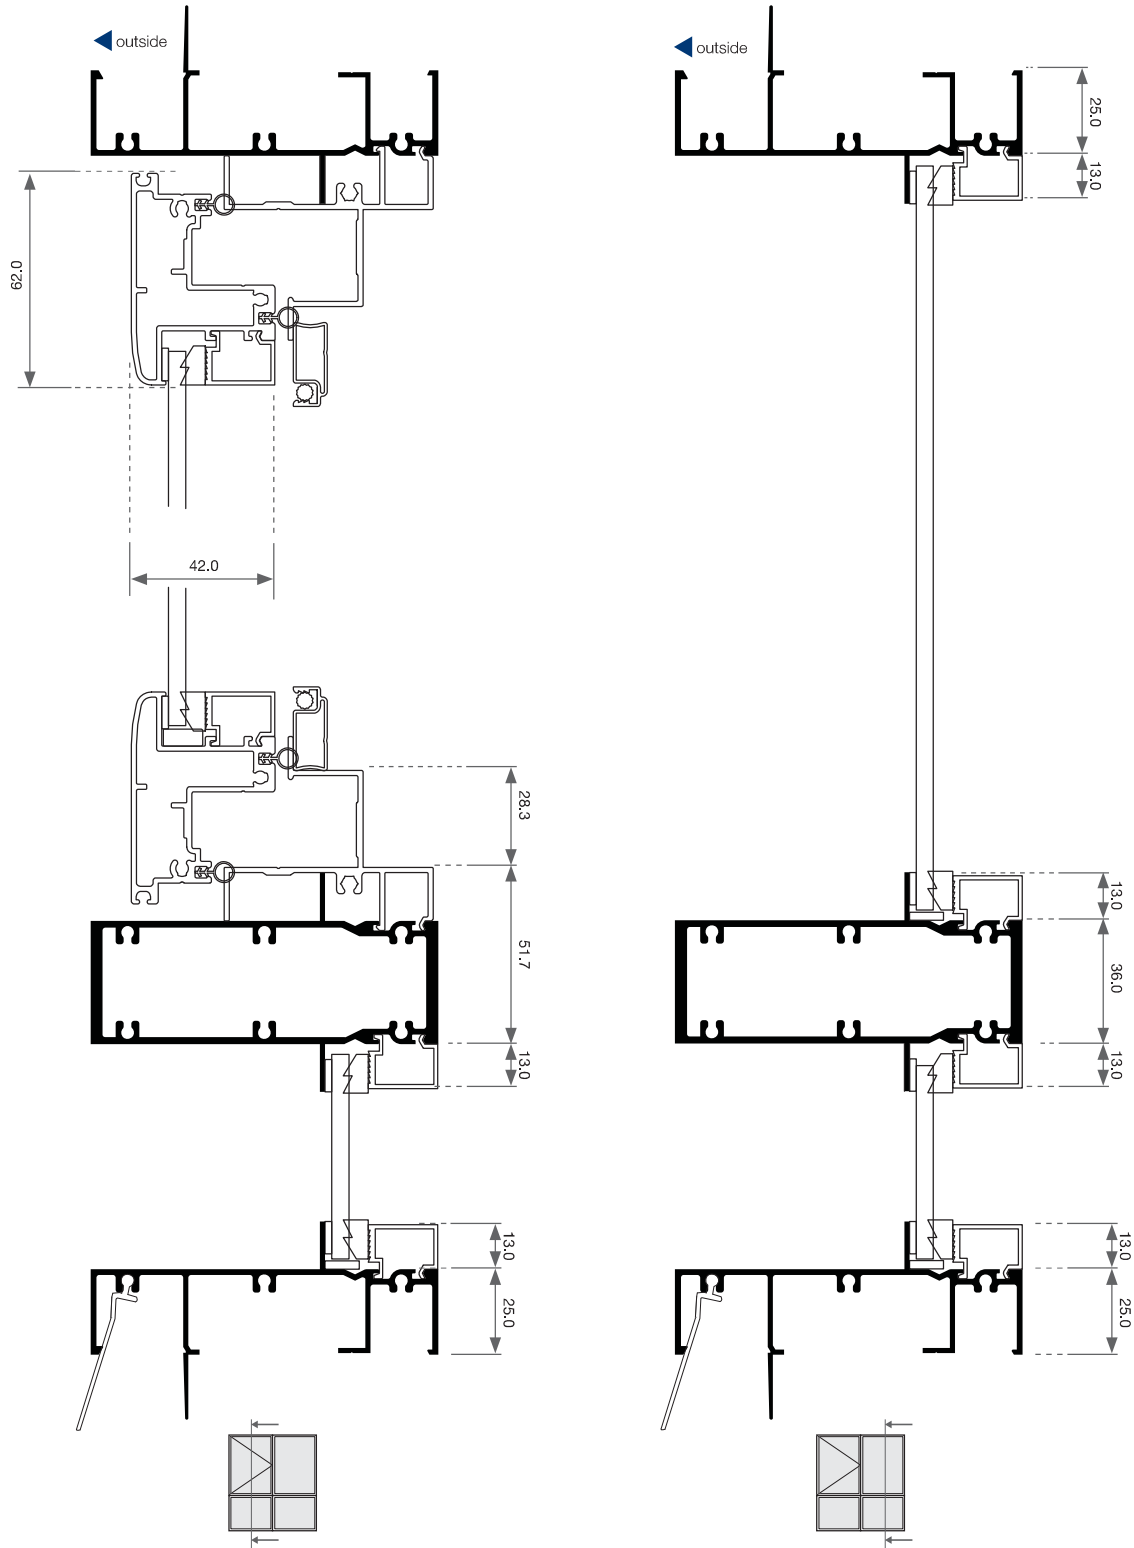

Casement Window - Cross Sectional View

Single Lite

Casement Window - Cross Sectional View

Two Lite | Transom | Elevation

Please note that drawings displayed are not to scale

Casement Window - Cross Sectional View

Two Lite | Transom | Plan

Casement Window - Cross Sectional View

Two Lite | Transom | Double Glazed | Elevation

Please note that drawings displayed are not to scale

Casement Window - Cross Sectional View

Two Lite | Transom | Double Glazed | Plan

Casement Window - Cross Sectional View

Ovolo

Please note that drawings displayed are not to scale