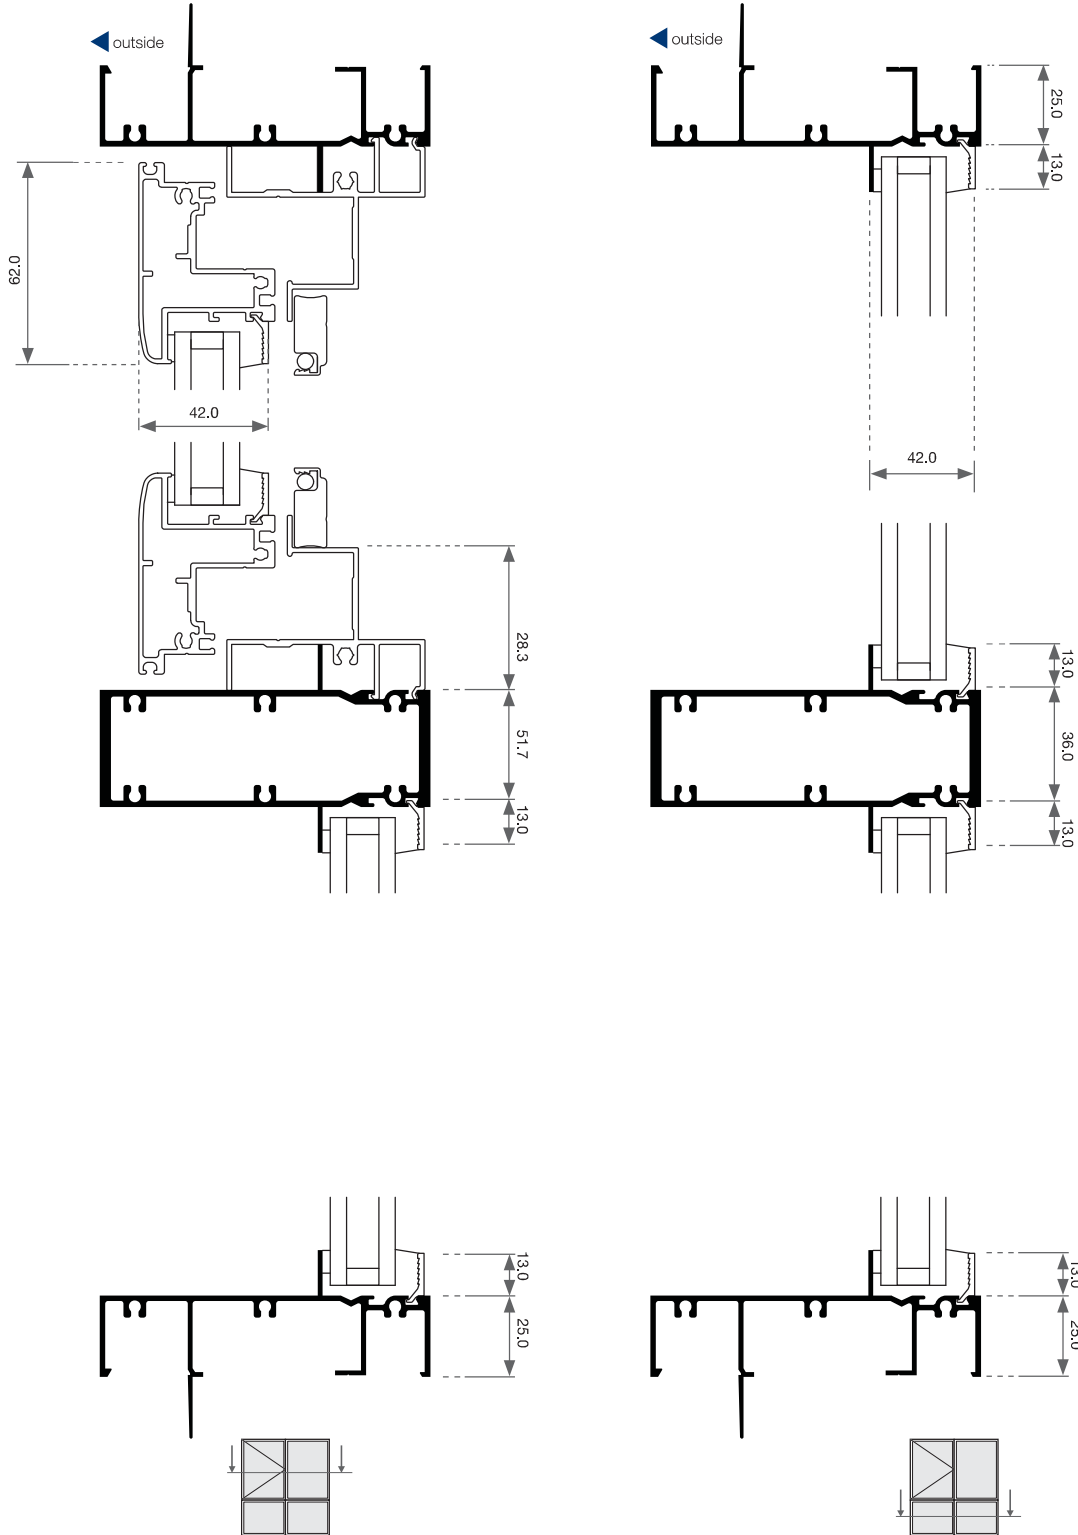

Casement Window - Cross Sectional View

Single Lite

Casement Window - Cross Sectional View

Two Lite | Transom | Elevation

Please note that drawings displayed are not to scale

Casement Window - Cross Sectional View

Two Lite | Transom | Plan

Casement Window - Cross Sectional View

Two Lite | Transom | Double Glazed | Elevation

Please note that drawings displayed are not to scale

Casement Window - Cross Sectional View

Two Lite | Transom | Double Glazed | Plan

Casement Window - Cross Sectional View

Ovolo

Please note that drawings displayed are not to scale