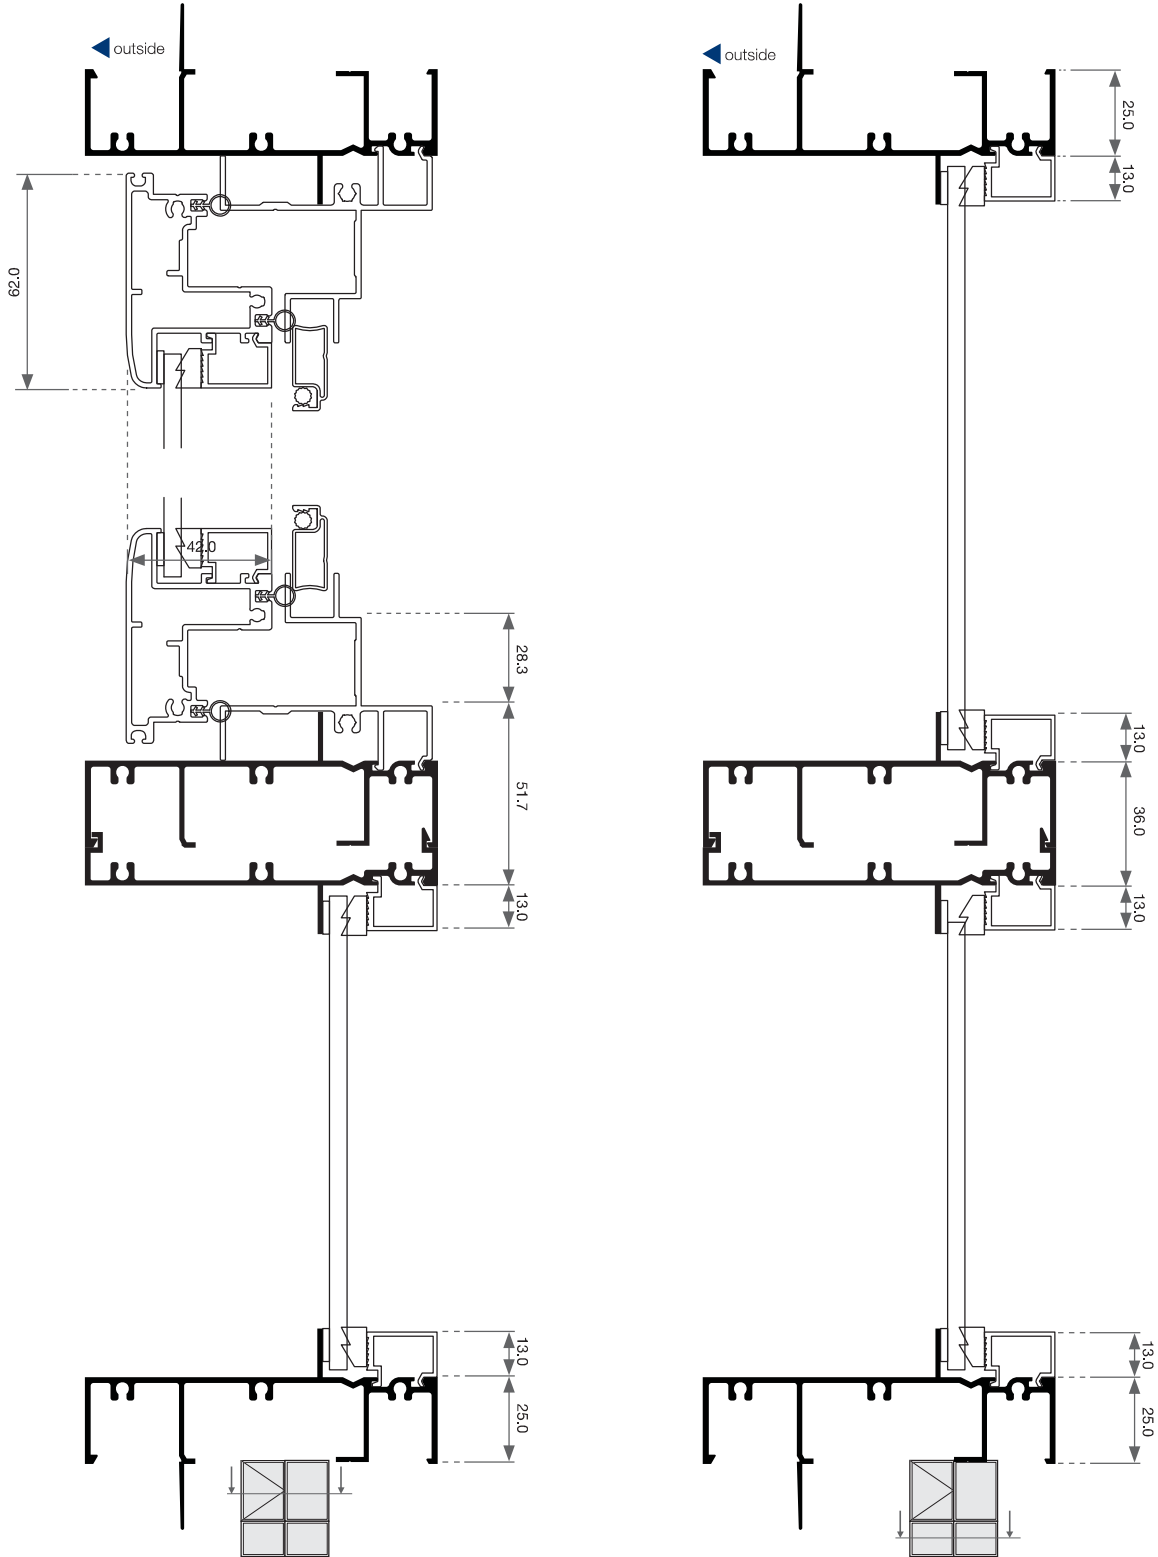

Casement Window - Cross Sectional View

Single Lite

Casement Window - Cross Sectional View

Two Lite | Transom | Elevation

Please note that drawings displayed are not to scale

Casement Window - Cross Sectional View

Two Lite | Transom | Plan

Casement Window - Cross Sectional View

Two Lite | Transom | Double Glazed | Elevation

Please note that drawings displayed are not to scale

Casement Window - Cross Sectional View

Two Lite | Transom | Double Glazed | Plan

Casement Window - Cross Sectional View

Ovolo

Please note that drawings displayed are not to scale