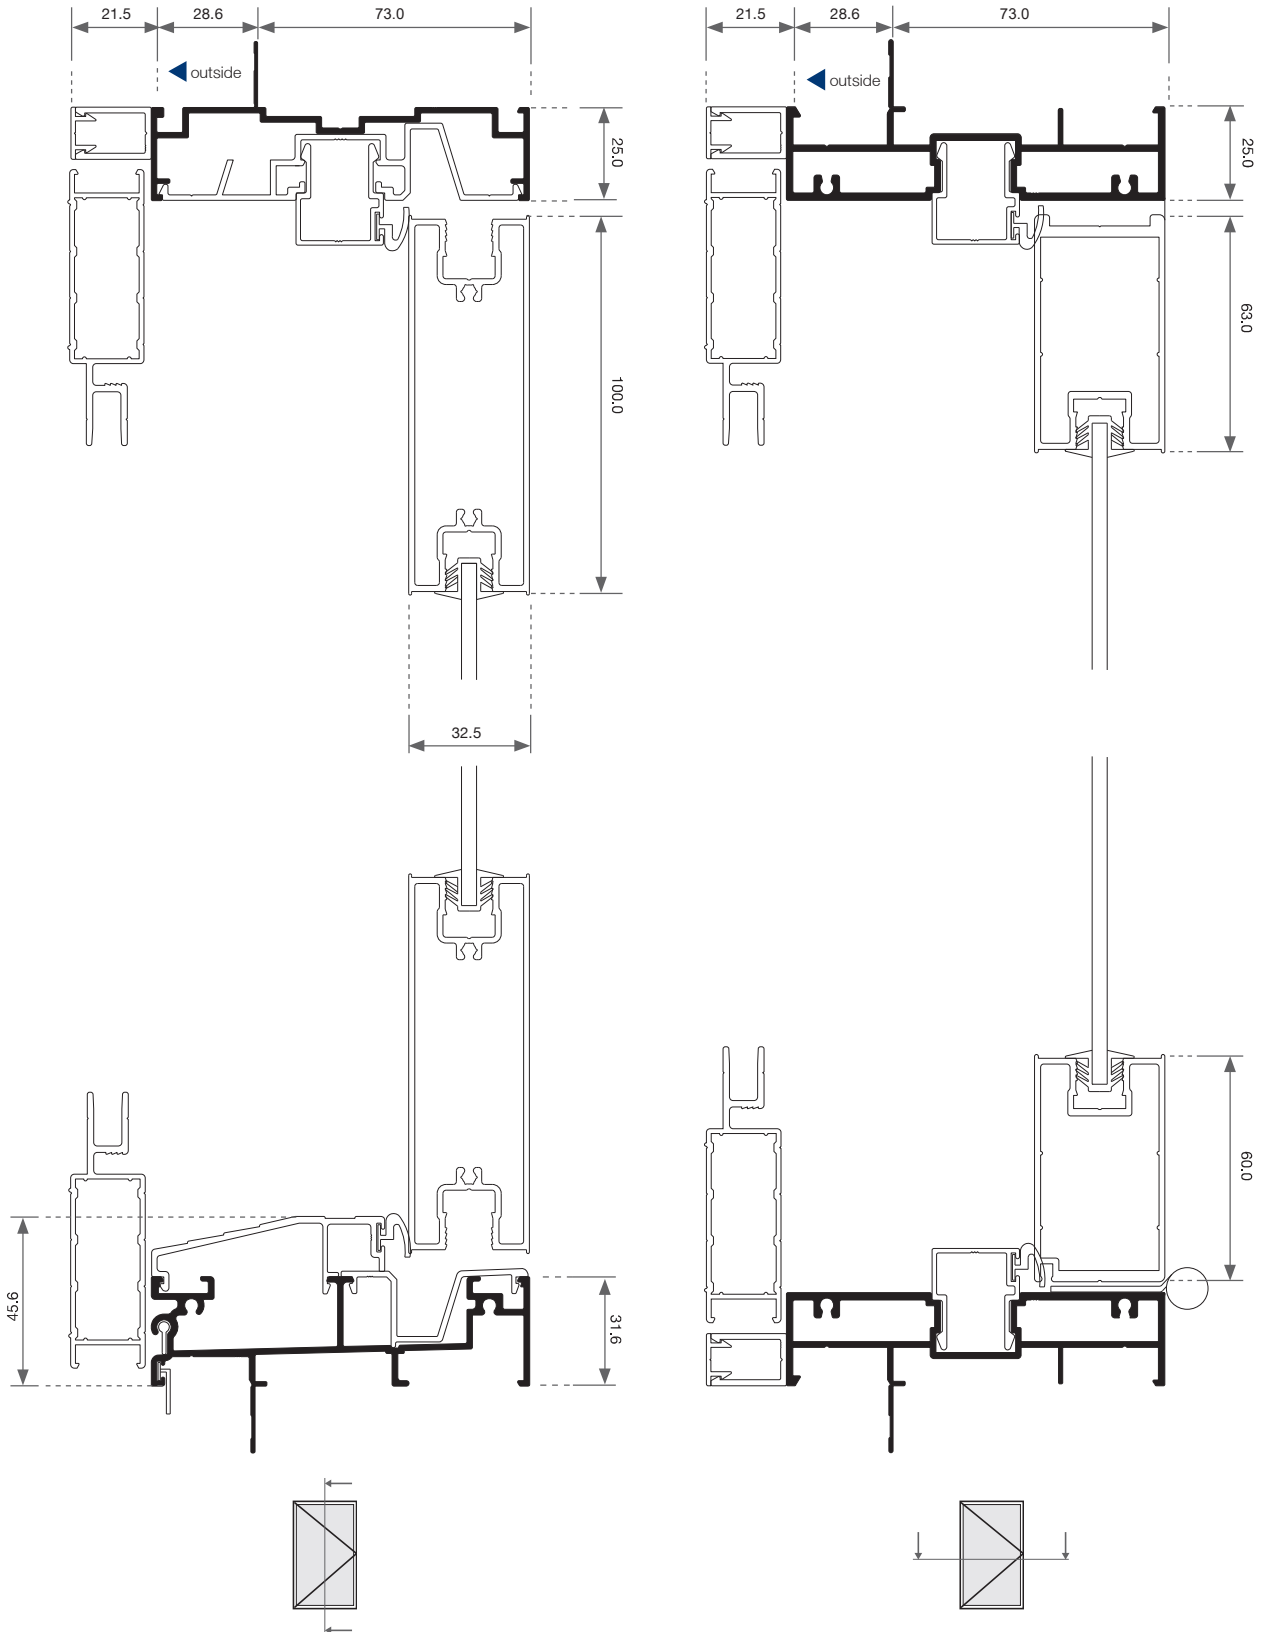

Hinge Door - Cross Sectional View

Single | Open In

Please note that drawings displayed are not to scale

Hinge Door - Cross Sectional View

Single | Open Out

Please note that drawings displayed are not to scale

Hinge Door - Cross Sectional View

Pair | Open In

Hinge Door - Cross Sectional View

Single | Double Glazed

Please note that drawings displayed are not to scale

Hinge Door - Cross Sectional View

Single | Heavy Duty | Open Out | Elevation

Please note that drawings displayed are not to scale

Hinge Door - Cross Sectional View

Single | Heavy Duty | Open Out | Plan

Please note that drawings displayed are not to scale

Hinge Door

Pair | Heavy Duty | Open Out

Cross Sectional View

Cross Sectional Views | **Single | Ovolo**

Please note that drawings displayed are not to scale