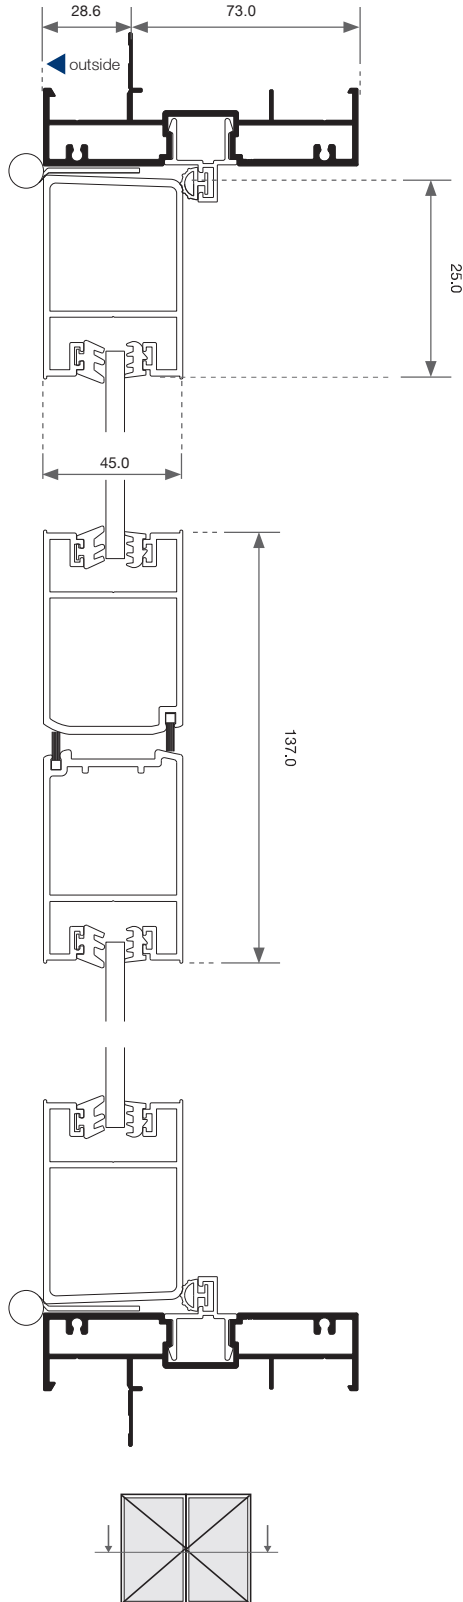

Hinge Door - Cross Sectional View

Single | Open In

Please note that drawings displayed are not to scale

Hinge Door - Cross Sectional View

Single | Open Out

Please note that drawings displayed are not to scale

Hinge Door - Cross Sectional View

Pair | Open In

Hinge Door - Cross Sectional View

Single | Double Glazed

Please note that drawings displayed are not to scale

Hinge Door - Cross Sectional View

Single | Heavy Duty | Open Out | Elevation

Please note that drawings displayed are not to scale

Hinge Door - Cross Sectional View

Single | Heavy Duty | Open Out | Plan

Please note that drawings displayed are not to scale

Hinge Door

Pair | Heavy Duty | Open Out

Cross Sectional View

Cross Sectional Views | **Single | Ovolo**

Please note that drawings displayed are not to scale