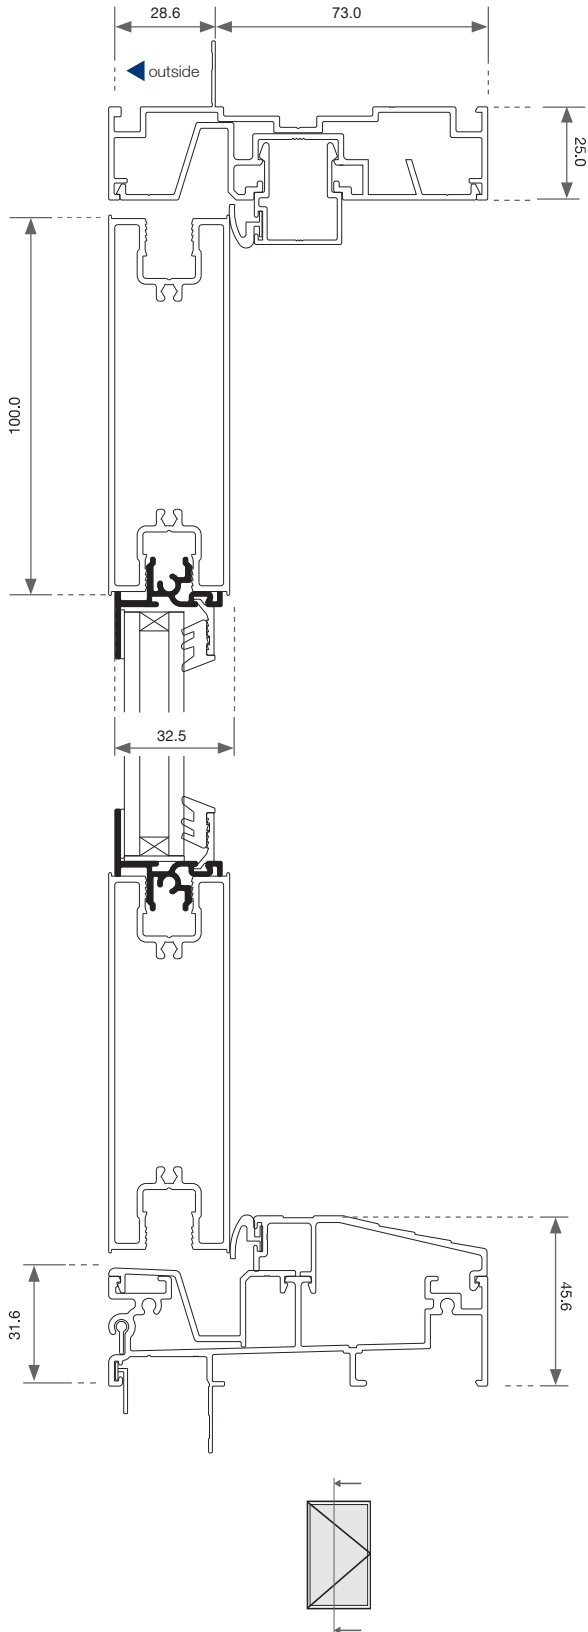

Hinge Door - Cross Sectional View

Single | Open In

Please note that drawings displayed are not to scale

Hinge Door - Cross Sectional View

Single | Open Out

Please note that drawings displayed are not to scale

Hinge Door - Cross Sectional View

Pair | Open In

Hinge Door - Cross Sectional View

Single | Double Glazed

Please note that drawings displayed are not to scale

Hinge Door - Cross Sectional View

Single | Heavy Duty | Open Out | Elevation

Please note that drawings displayed are not to scale

Hinge Door - Cross Sectional View

Single | Heavy Duty | Open Out | Plan

Please note that drawings displayed are not to scale

Hinge Door

Pair | Heavy Duty | Open Out

Cross Sectional View

Cross Sectional Views | **Single | Ovolo**

Please note that drawings displayed are not to scale