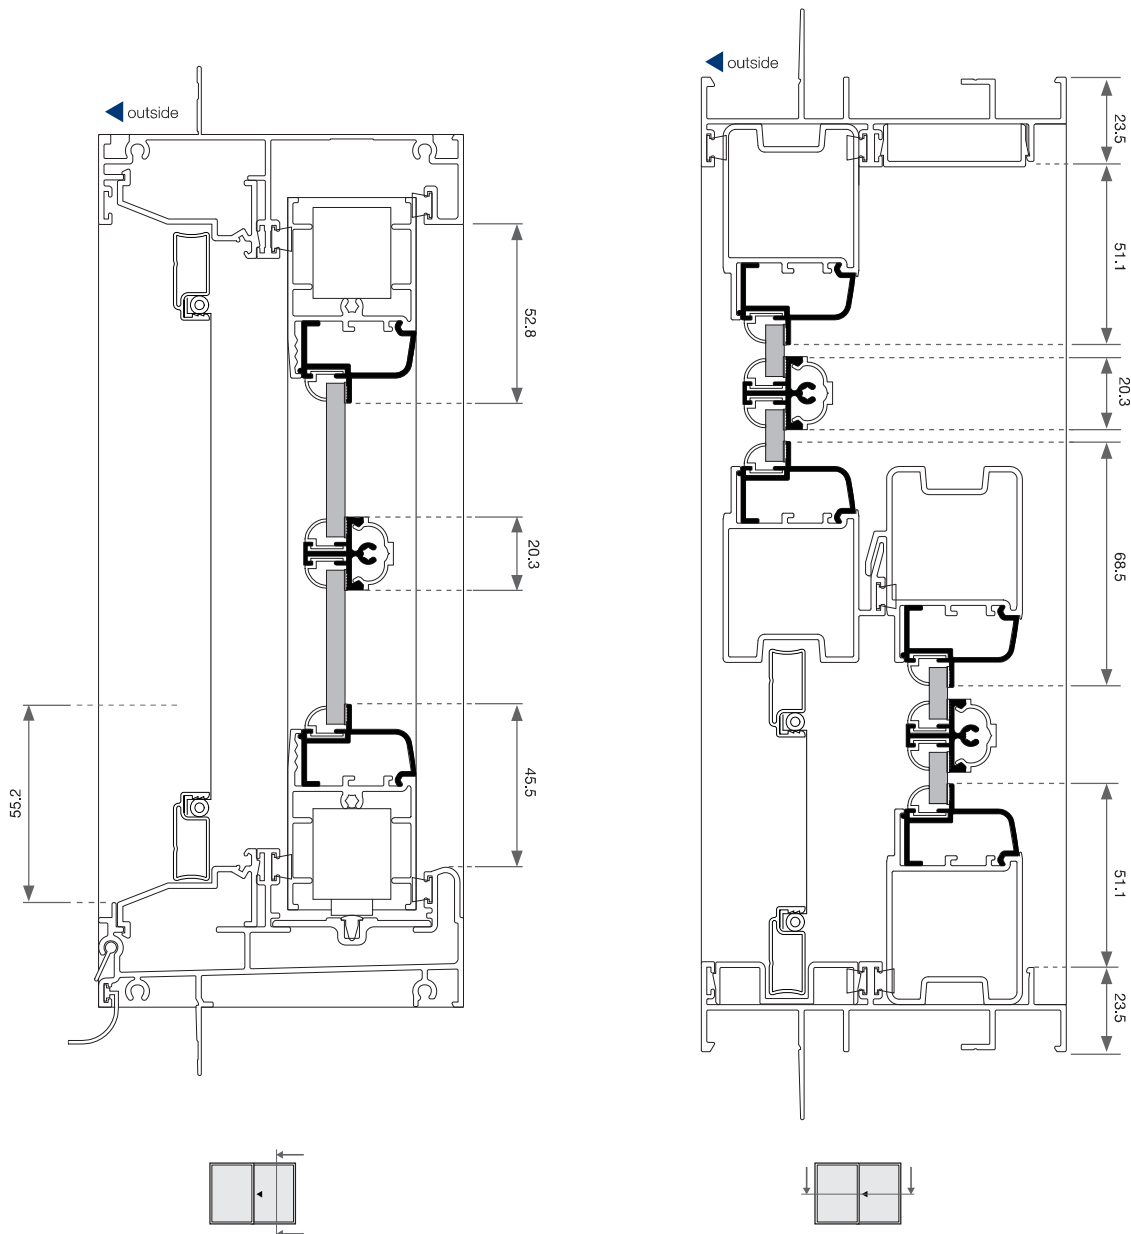

Sliding Window - Cross Sectional View

Two Lite

Sliding Window - Cross Sectional View

Two Lite | Transom

Please note that drawings displayed are not to scale

Sliding Window - Cross Sectional View

Double Glazed

Sliding Window - Cross Sectional View

Ovolo

Please note that drawings displayed are not to scale