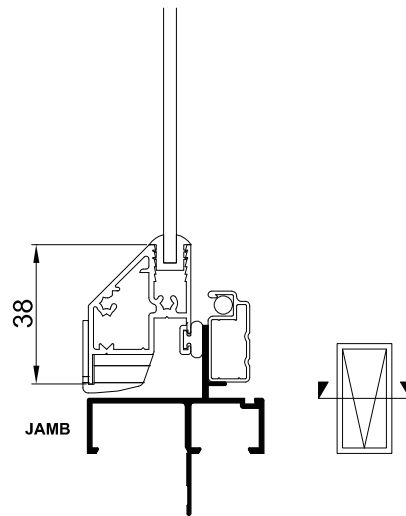

Cross Sectional Views

Synergy® Awning Window | **Single Lite | National**

Cross Sectional Views

Synergy® Awning Window | Two Lite with Lowlite | National

Cross Sectional Views

Synergy® Awning Window | **Two Lite with Lowlite** | National

Cross Sectional Views

Synergy® Awning Window | **Single with Hilite and Lowlite** | National

Cross Sectional Views

Synergy® Sentinel Awning Window | **Single Lite** | **VIC ONLY**

Cross Sectional Views

Synergy® Sentinel Awning Window | Two Lite with Lowlite | VIC ONLY