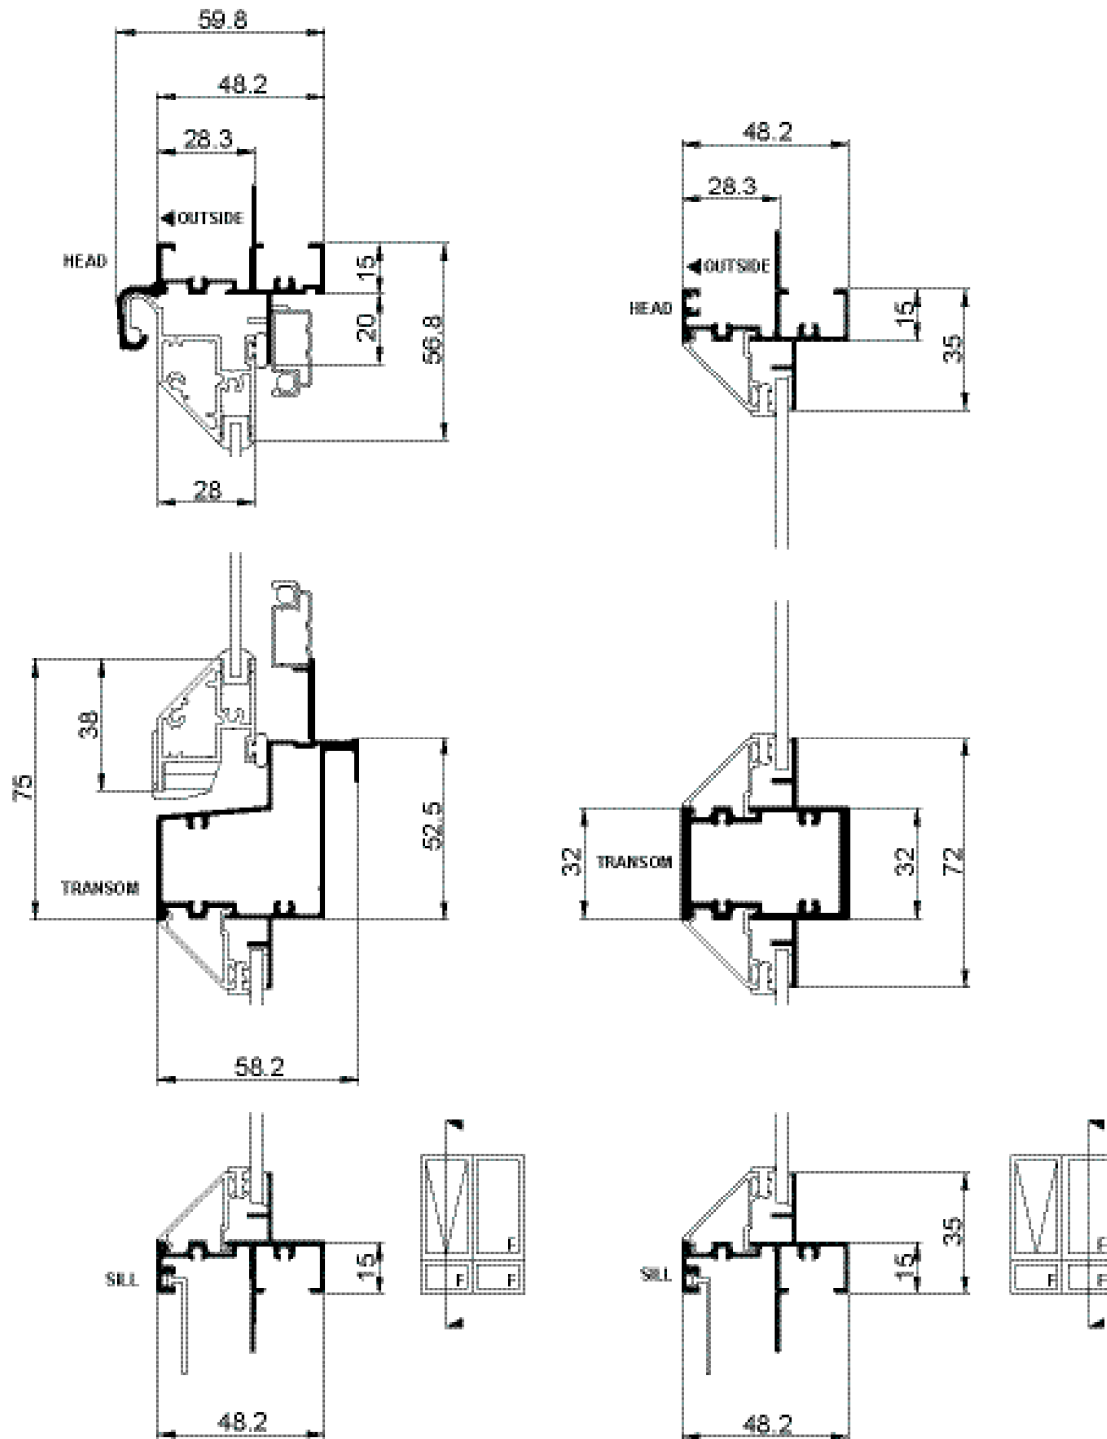

Cross Sectional Views

Synergy® Awning Window | **Single Lite | National**

Cross Sectional Views

Synergy® Awning Window | Two Lite with Lowlite | National

Cross Sectional Views

Synergy® Awning Window | **Two Lite with Lowlite** | National

Cross Sectional Views

Synergy® Awning Window | **Single with Hilite and Lowlite** | National

Cross Sectional Views

Synergy® Sentinel Awning Window | **Single Lite** | **VIC ONLY**

Cross Sectional Views

Synergy® Sentinel Awning Window | Two Lite with Lowlite | VIC ONLY

Cross Sectional Views

Synergy® Sentinel Awning Window | **Two Lite with Lowlite** | VIC ONLY

Cross Sectional Views

Synergy® Sentinel Awning Window | **Single with Hilite and Lowlite** | VIC ONLY

Cross Sectional Views