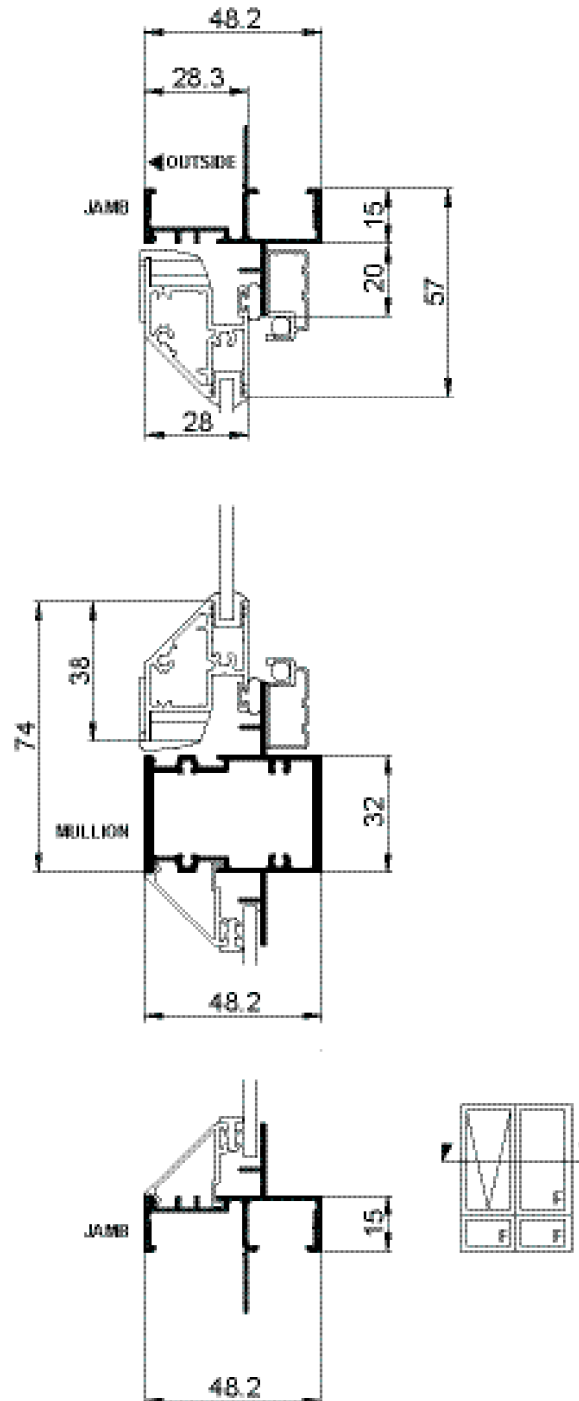

Cross Sectional Views

Synergy® Awning Window | **Single with Hilite and Lowlite** | National

Cross Sectional Views

Synergy® Sentinel Awning Window | **Single Lite** | **VIC ONLY**

Cross Sectional Views

Synergy® Sentinel Awning Window | Two Lite with Lowlite | VIC ONLY

Cross Sectional Views

Synergy® Sentinel Awning Window | **Two Lite with Lowlite** | VIC ONLY

Cross Sectional Views

Synergy® Sentinel Awning Window | **Single with Hilite and Lowlite** | VIC ONLY

Cross Sectional Views