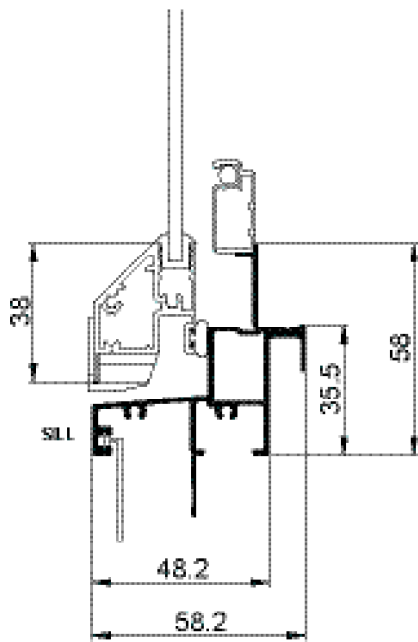

Cross Sectional Views

Synergy® Awning Window | **Single Lite | National**

Cross Sectional Views

Synergy® Awning Window | Two Lite with Lowlite | National

Cross Sectional Views

Synergy® Awning Window | **Two Lite with Lowlite** | National

Cross Sectional Views

Synergy® Awning Window | **Single with Hilite and Lowlite** | National

Cross Sectional Views

Synergy® Sentinel Awning Window | **Single Lite** | **VIC ONLY**

Cross Sectional Views

Synergy® Sentinel Awning Window | Two Lite with Lowlite | VIC ONLY