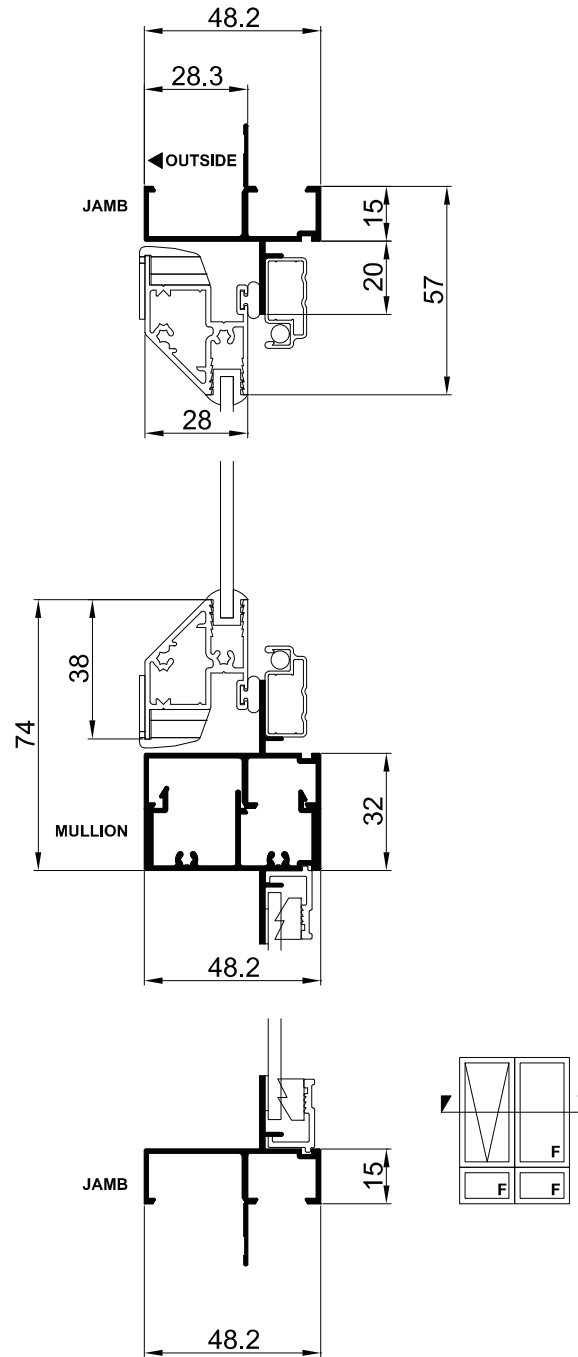

Cross Sectional Views

Synergy® Awning Window | **Single Lite | National**

Cross Sectional Views

Synergy® Awning Window | Two Lite with Lowlite | National

Cross Sectional Views

Synergy® Awning Window | **Two Lite with Lowlite** | National

Cross Sectional Views

Synergy® Awning Window | **Single with Hilite and Lowlite** | National

Cross Sectional Views

Synergy® Sentinel Awning Window | **Single Lite** | **VIC ONLY**

Cross Sectional Views

Synergy® Sentinel Awning Window | Two Lite with Lowlite | VIC ONLY