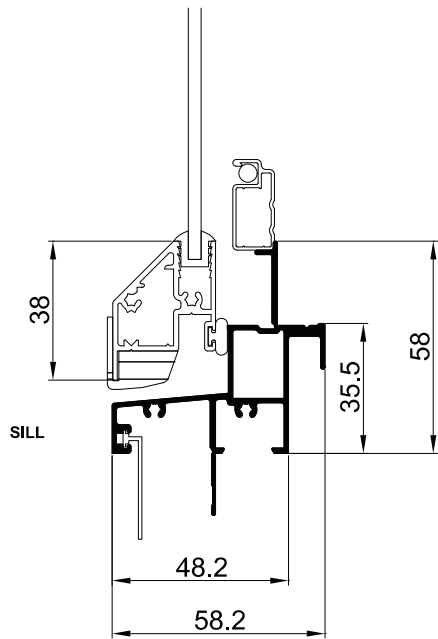

Cross Sectional Views

Synergy® Awning Window | **Single Lite | National**

Cross Sectional Views

Synergy® Awning Window | Two Lite with Lowlite | National

Cross Sectional Views

Synergy® Awning Window | **Two Lite with Lowlite** | National

Cross Sectional Views

Synergy® Awning Window | **Single with Hilite and Lowlite** | National

Cross Sectional Views

Synergy® Sentinel Awning Window | **Single Lite** | **VIC ONLY**

Cross Sectional Views

Synergy® Sentinel Awning Window | Two Lite with Lowlite | VIC ONLY