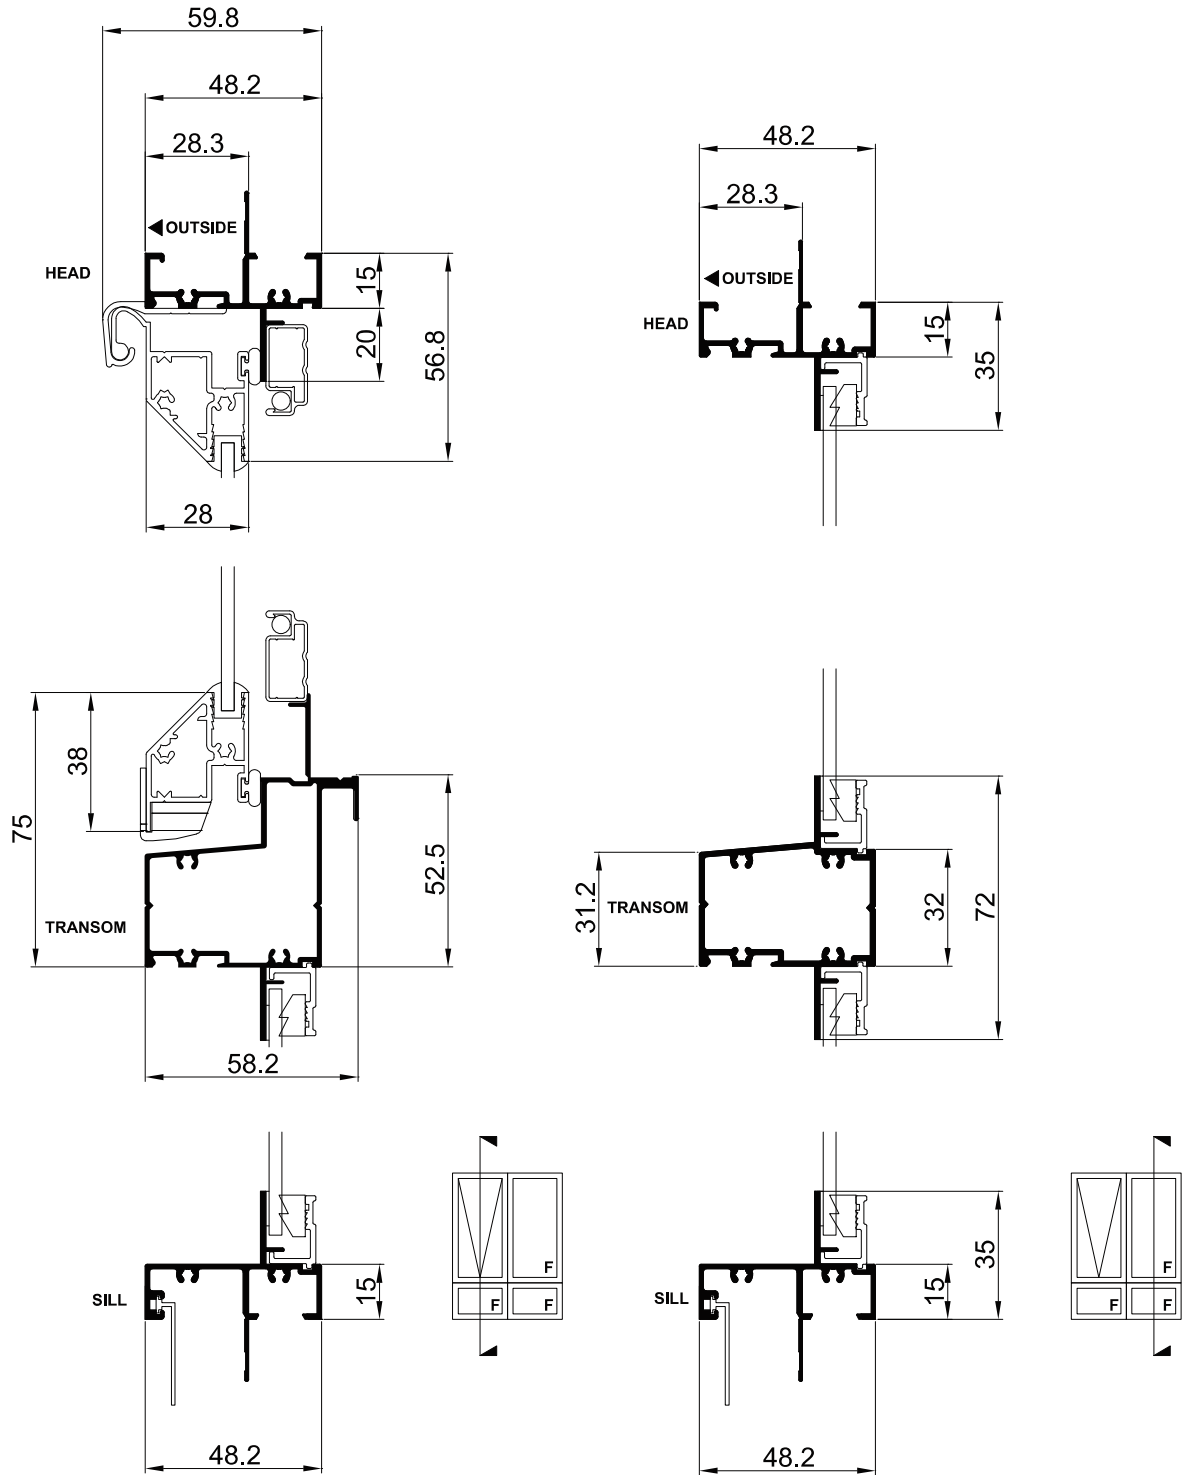

Cross Sectional Views

Synergy® Awning Window | **Single Lite | National**

Cross Sectional Views

Synergy® Awning Window | Two Lite with Lowlite | National

Cross Sectional Views

Synergy® Awning Window | **Two Lite with Lowlite** | National

Cross Sectional Views

Synergy® Awning Window | **Single with Hilite and Lowlite** | National

Cross Sectional Views

Synergy® Sentinel Awning Window | **Single Lite** | **VIC ONLY**

Cross Sectional Views

Synergy® Sentinel Awning Window | Two Lite with Lowlite | VIC ONLY