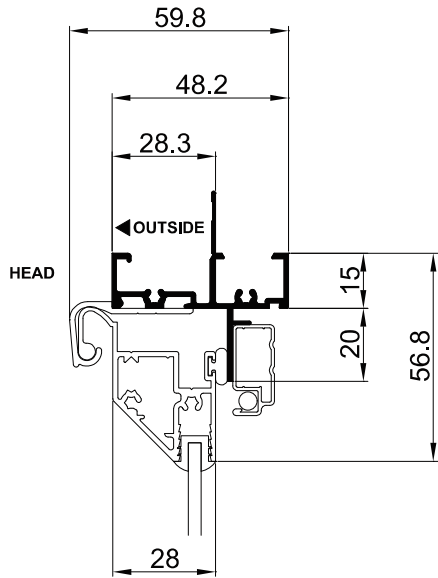

Cross Sectional Views

Synergy® Awning Window | **Single Lite | National**

Cross Sectional Views

Synergy® Awning Window | Two Lite with Lowlite | National

Cross Sectional Views

Synergy® Awning Window | **Two Lite with Lowlite** | National