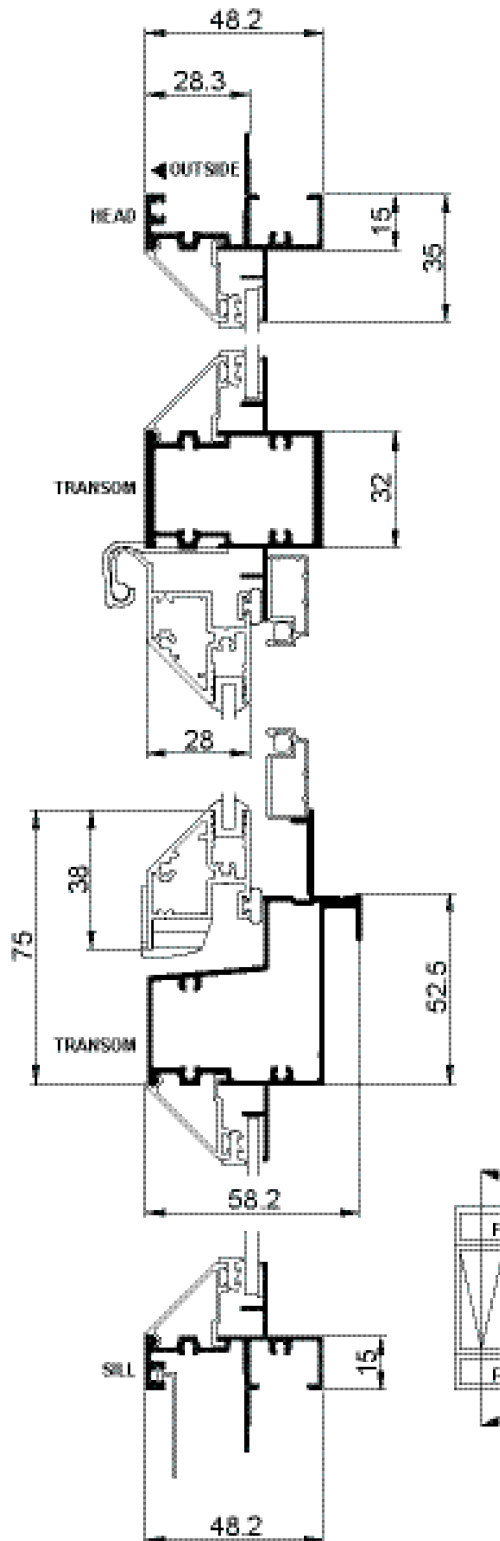

Cross Sectional Views

Synergy® Awning Window | **Single with Hilite and Lowlite** | National

Cross Sectional Views

Synergy® Sentinel Awning Window | **Single Lite** | **VIC ONLY**

Cross Sectional Views

Synergy® Sentinel Awning Window | Two Lite with Lowlite | VIC ONLY

Cross Sectional Views

Synergy® Sentinel Awning Window | **Two Lite with Lowlite** | VIC ONLY

Cross Sectional Views

Synergy® Sentinel Awning Window | **Single with Hilite and Lowlite** | VIC ONLY

Cross Sectional Views