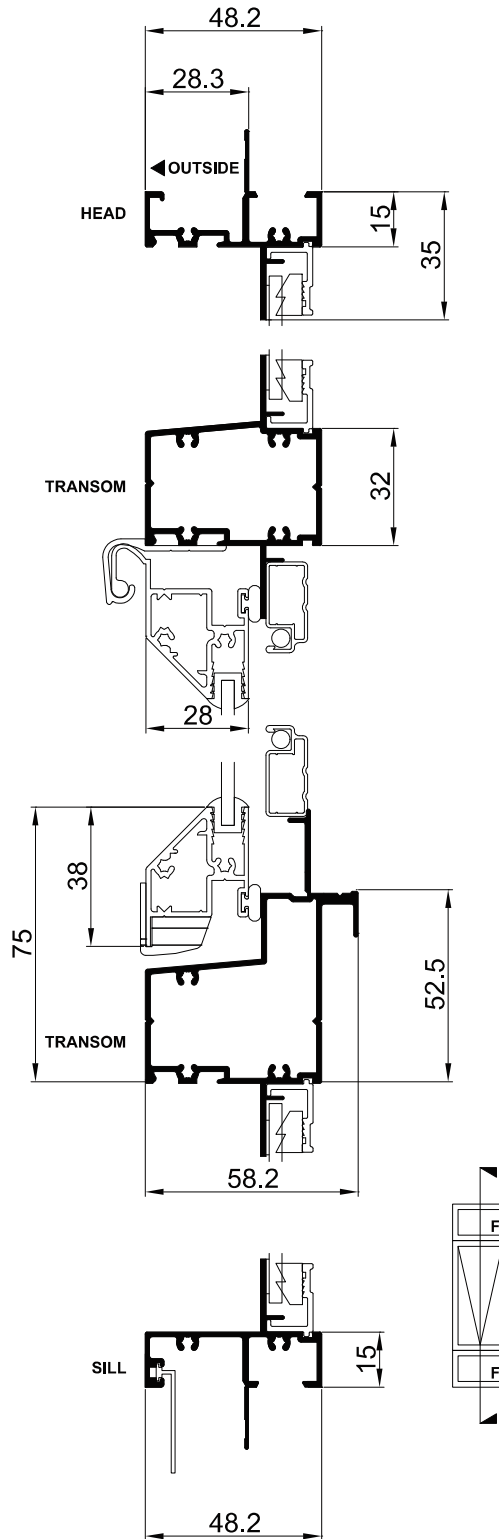

Cross Sectional Views

Synergy® Awning Window | **Single Lite | National**

Cross Sectional Views

Synergy® Awning Window | Two Lite with Lowlite | National

Cross Sectional Views

Synergy® Awning Window | **Two Lite with Lowlite** | National

Cross Sectional Views

Synergy® Awning Window | **Single with Hilite and Lowlite** | National

Cross Sectional Views

Synergy® Sentinel Awning Window | **Single Lite** | **VIC ONLY**

Cross Sectional Views

Synergy® Sentinel Awning Window | Two Lite with Lowlite | VIC ONLY