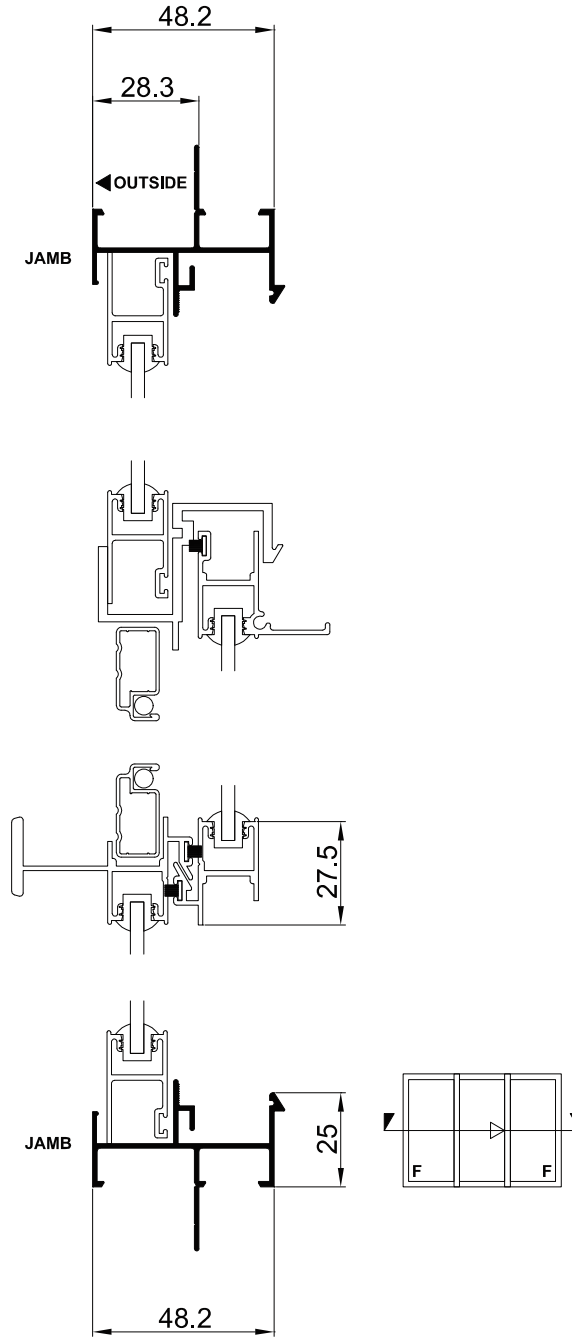

Cross Sectional Views

Trend® Sliding Window | **Three Lite**