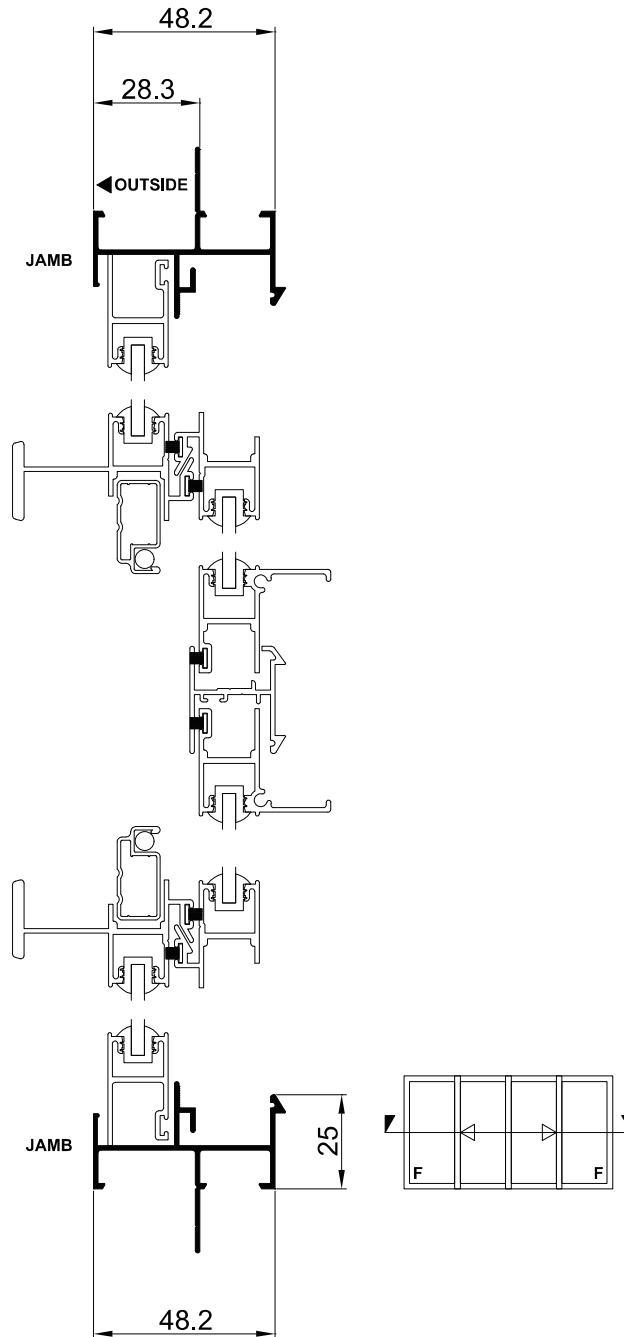

Cross Sectional Views

Trend® Sliding Window | **Four Lite**