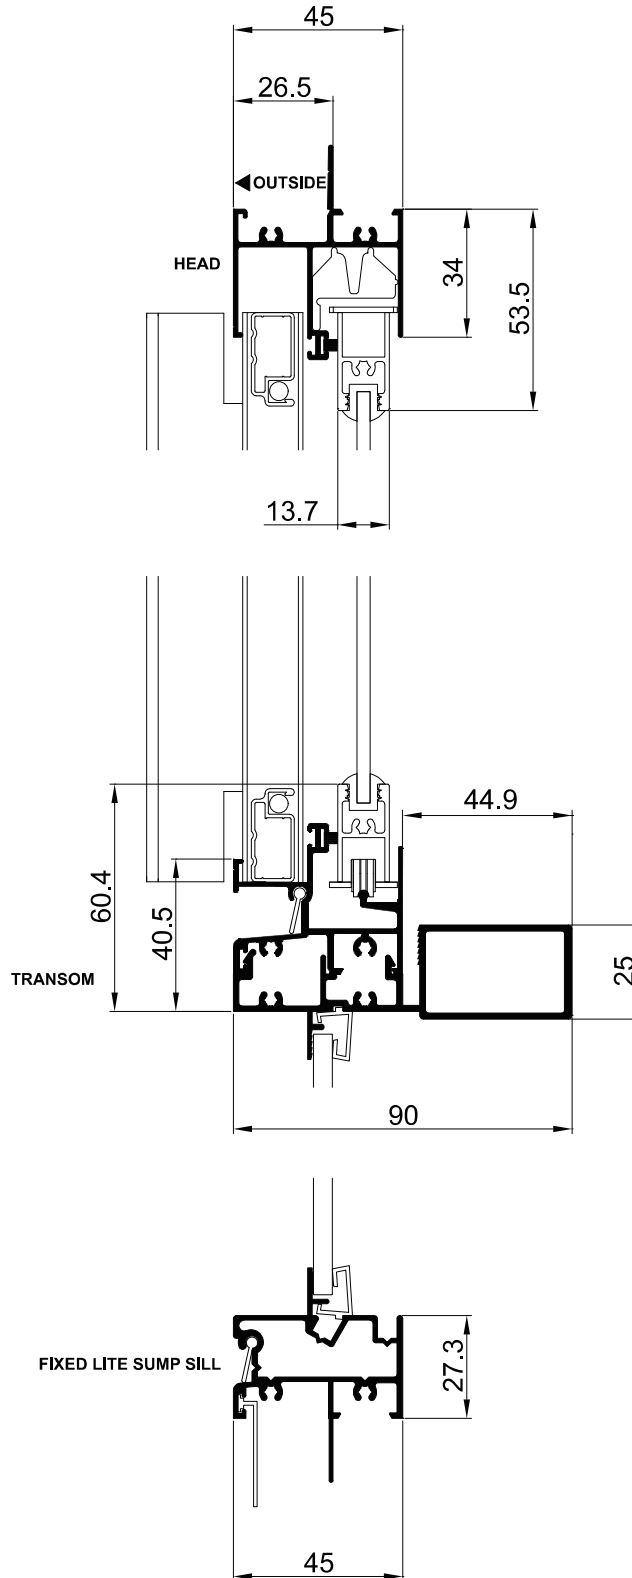

Cross Sectional Views

Trend® Sliding Window | **Two Lite with Lowlite**