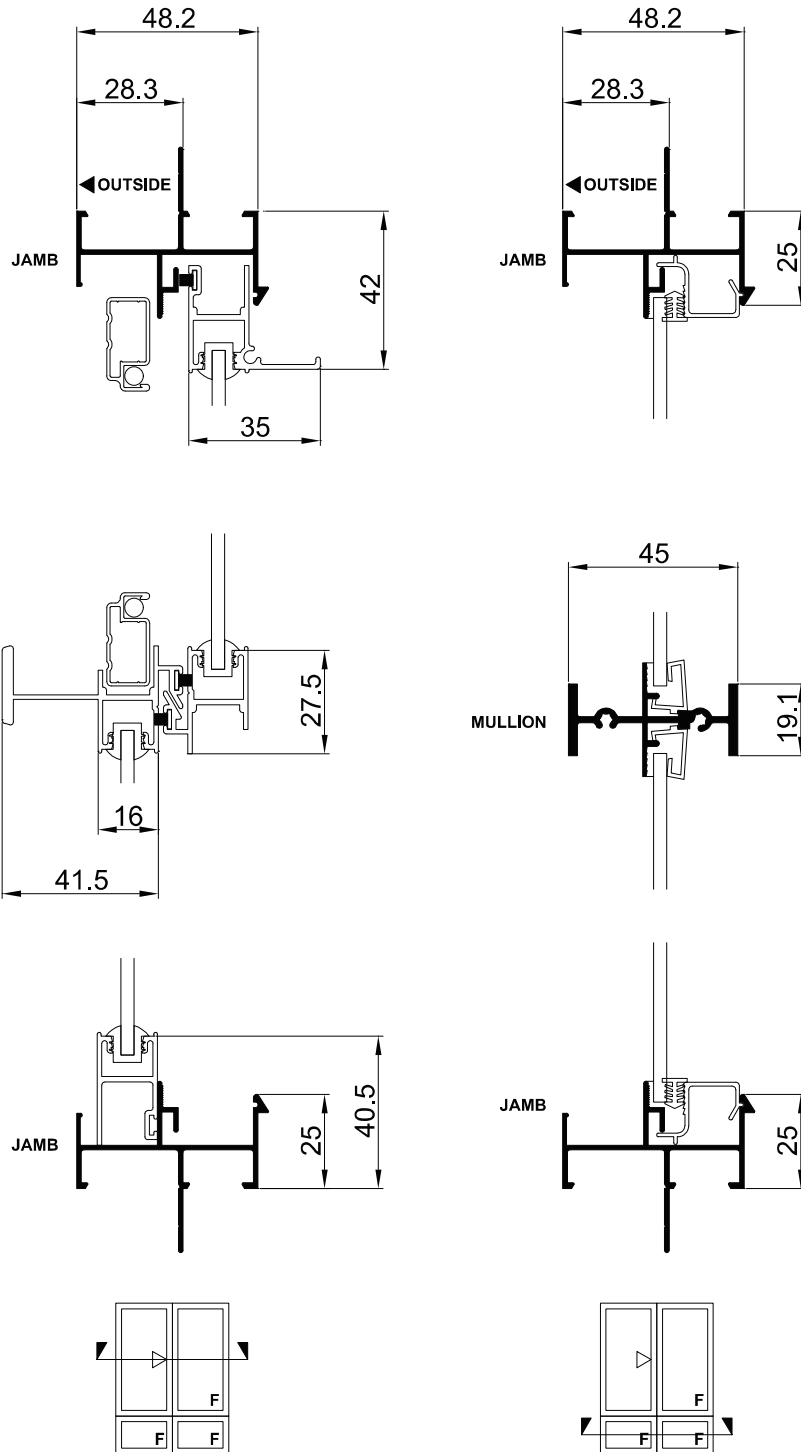

Cross Sectional Views

Trend® Sliding Window | **Two Lite with Lowlite**