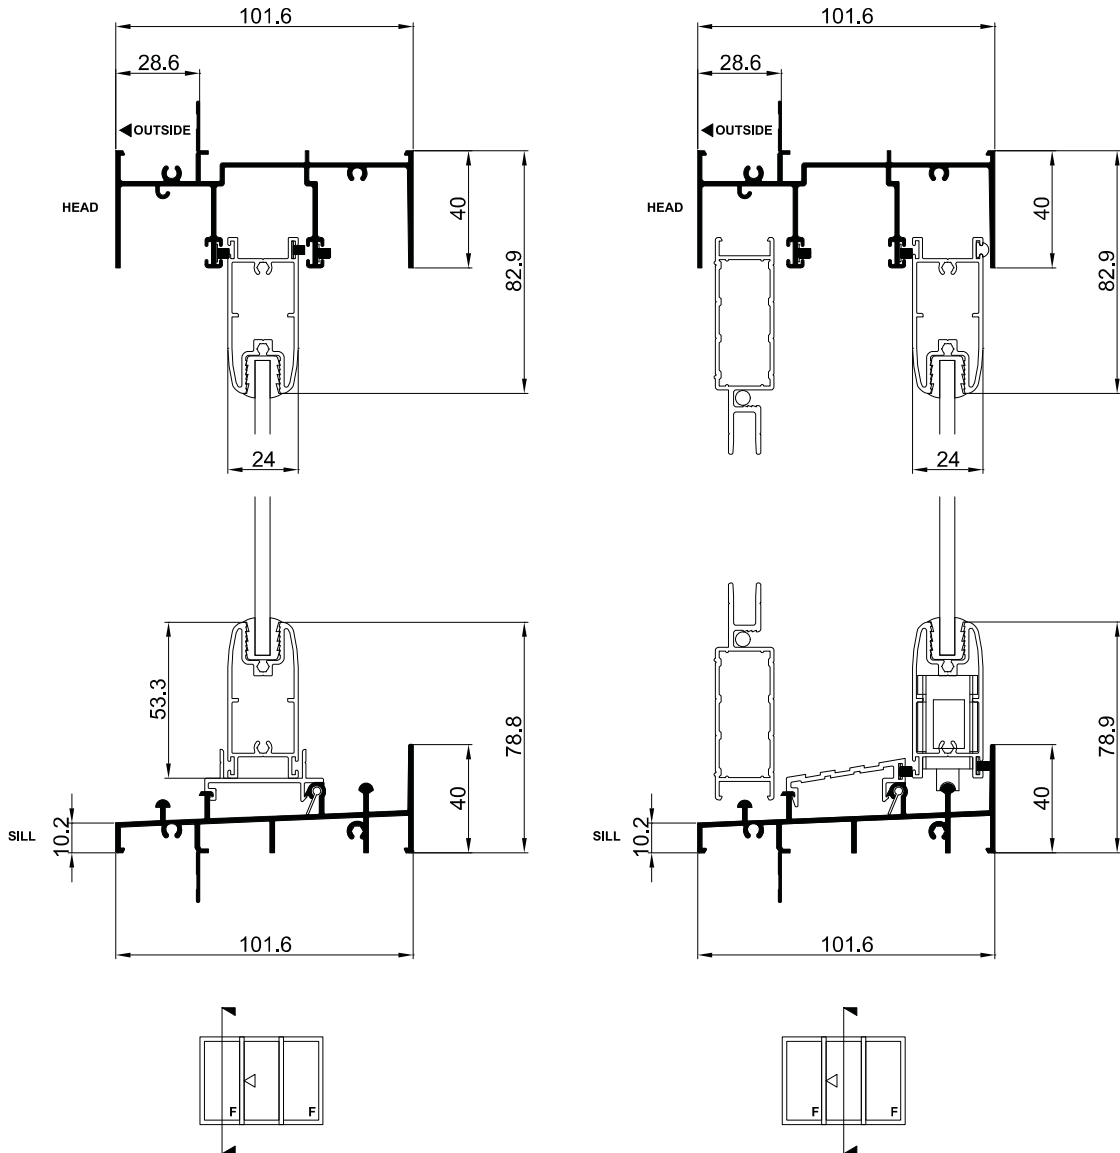

Cross Sectional Views

Trend® Sliding Door | **Two Lite (FX)**

Cross Sectional Views

Trend® Sliding Door | **Two Lite (FX)**

Cross Sectional Views

Trend® Sliding Door | **Three Lite (FXF)**

Cross Sectional Views

Trend® Sliding Door | **Three Lite (FXF)**

Cross Sectional Views

Trend® Sliding Door | **Three Lite (FXF)**

Cross Sectional Views

Trend® Sliding Door | **Four Lite (FXXF)**

Cross Sectional Views

Trend® Sliding Door | 2x2 Internal Corner

Cross Sectional Views

Trend® Sliding Door | 2x2 External Corner

Cross Sectional Views

Trend® Sliding Door | **Double Glazed**

Cross Sectional Views

Trend® Sliding Door | **Double Glazed**