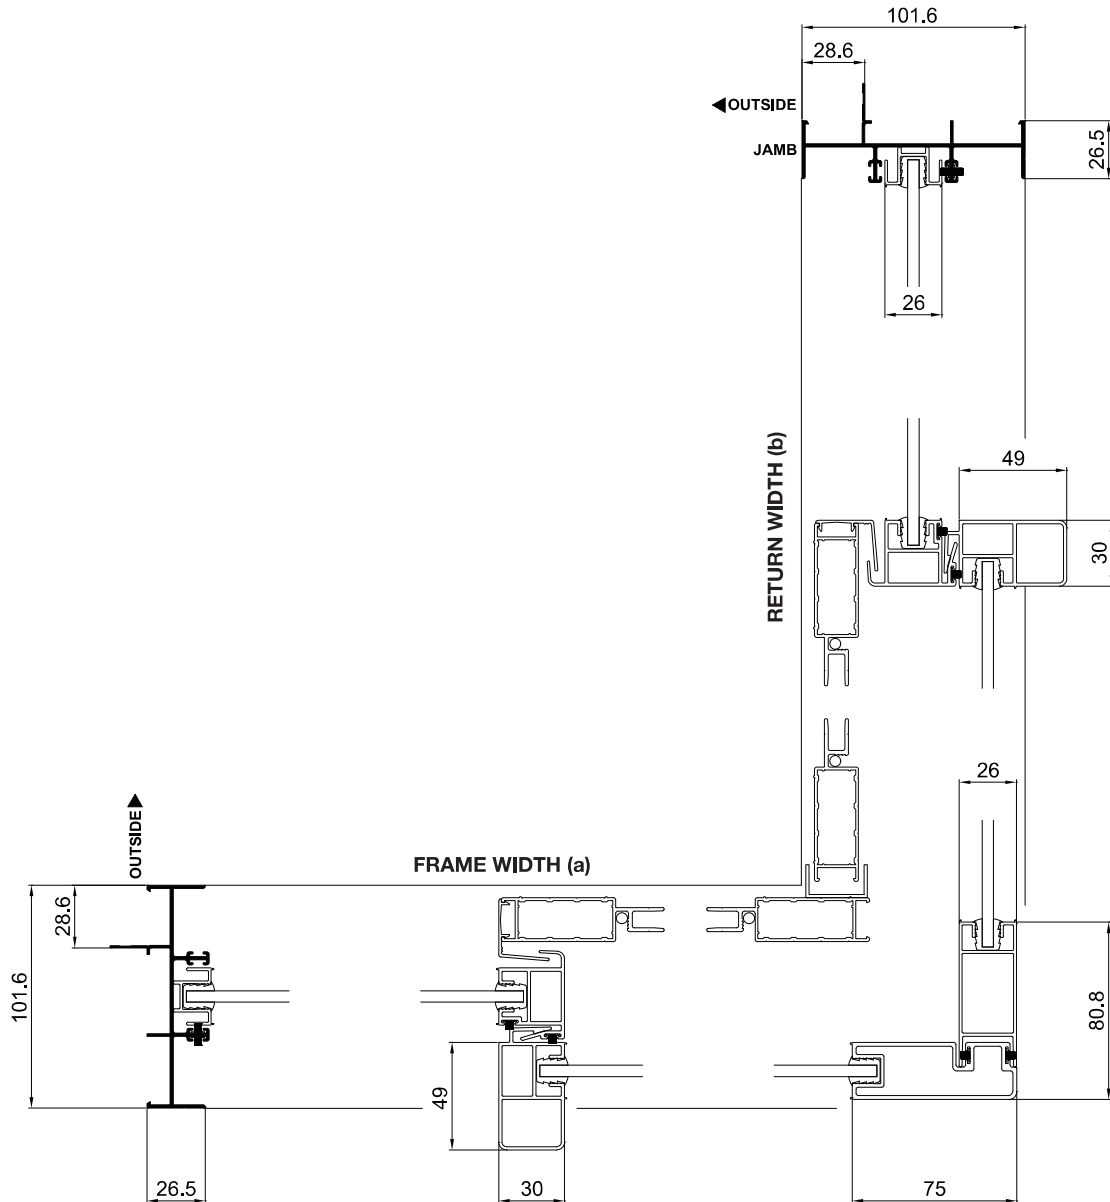

Cross Sectional Views

Trend® Sliding Door | **Two Lite (FX)**

Cross Sectional Views

Trend® Sliding Door | **Two Lite (FX)**

Cross Sectional Views

Trend® Sliding Door | **Three Lite (FXF)**

Cross Sectional Views

Trend® Sliding Door | **Three Lite (FXF)**

Cross Sectional Views

Trend® Sliding Door | **Three Lite (FXF)**

Cross Sectional Views

Trend® Sliding Door | **Four Lite (FXXF)**

Cross Sectional Views

Trend® Sliding Door | 2x2 Internal Corner

Cross Sectional Views

Trend® Sliding Door | 2x2 External Corner

Cross Sectional Views

Trend® Sliding Door | **Double Glazed**

Cross Sectional Views

Trend® Sliding Door | **Double Glazed**