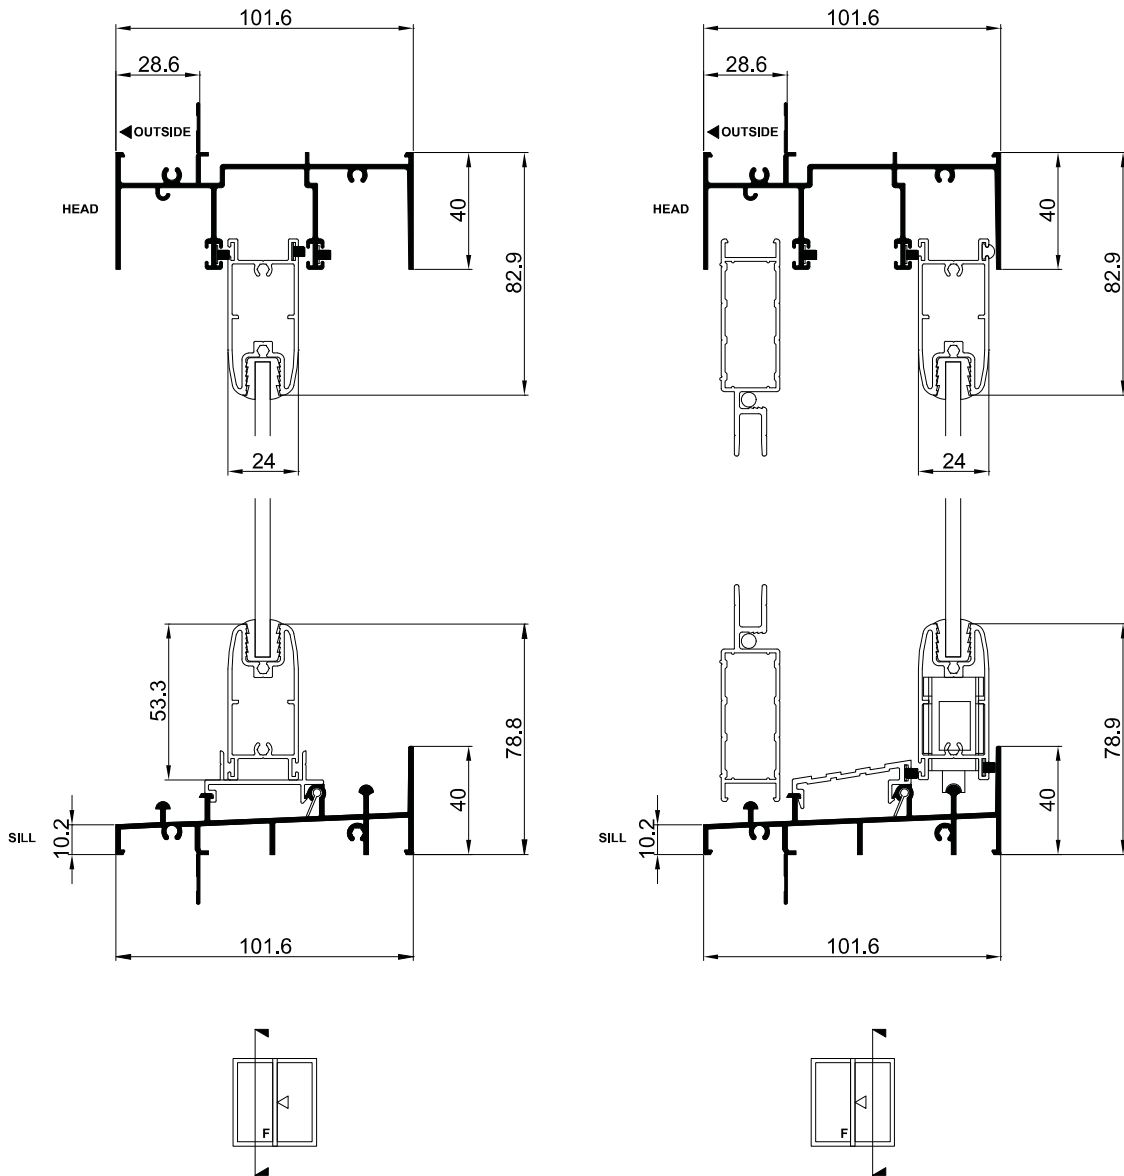

Cross Sectional Views

Trend® Sliding Door | **Two Lite (FX)**

Cross Sectional Views

Trend® Sliding Door | **Two Lite (FX)**

Cross Sectional Views

Trend® Sliding Door | **Three Lite (FXF)**

Cross Sectional Views

Trend® Sliding Door | **Three Lite (FXF)**

Cross Sectional Views

Trend® Sliding Door | **Three Lite (FXF)**

Cross Sectional Views

Trend® Sliding Door | **Four Lite (FXXF)**

Cross Sectional Views

Trend® Sliding Door | 2x2 Internal Corner

Cross Sectional Views

Trend® Sliding Door | 2x2 External Corner

Cross Sectional Views

Trend® Sliding Door | **Double Glazed**

Cross Sectional Views

Trend® Sliding Door | **Double Glazed**