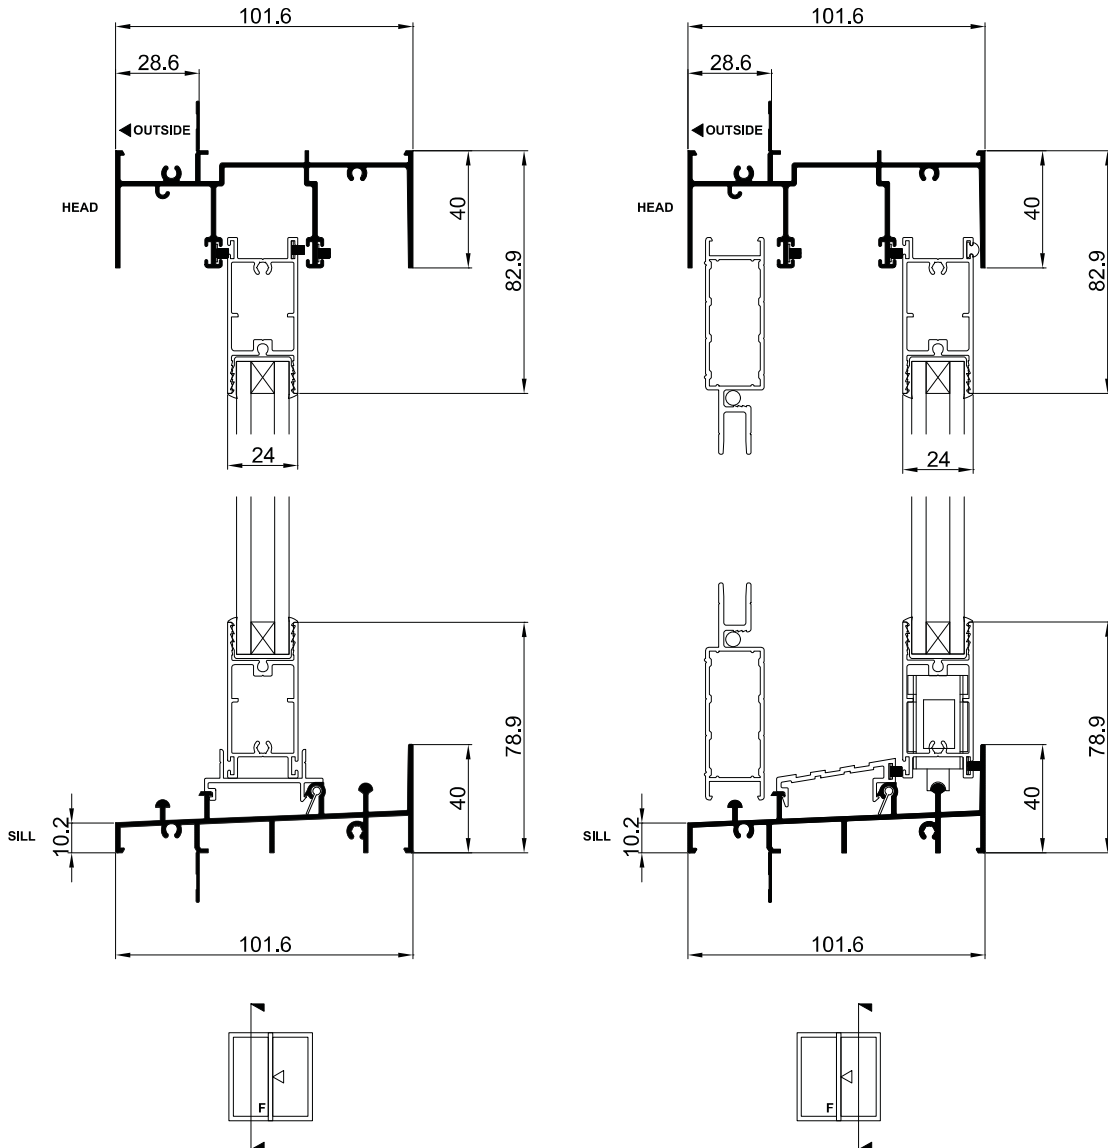

Trend® Sliding Door | **Three Lite (FXF)**

Cross Sectional Views

Trend® Sliding Door | **Three Lite (FXF)**

Cross Sectional Views

Trend® Sliding Door | **Four Lite (FXXF)**

Cross Sectional Views

Trend® Sliding Door | 2x2 Internal Corner

Cross Sectional Views

Trend® Sliding Door | 2x2 External Corner

Cross Sectional Views

Trend® Sliding Door | **Double Glazed**

Cross Sectional Views

Trend® Sliding Door | **Double Glazed**