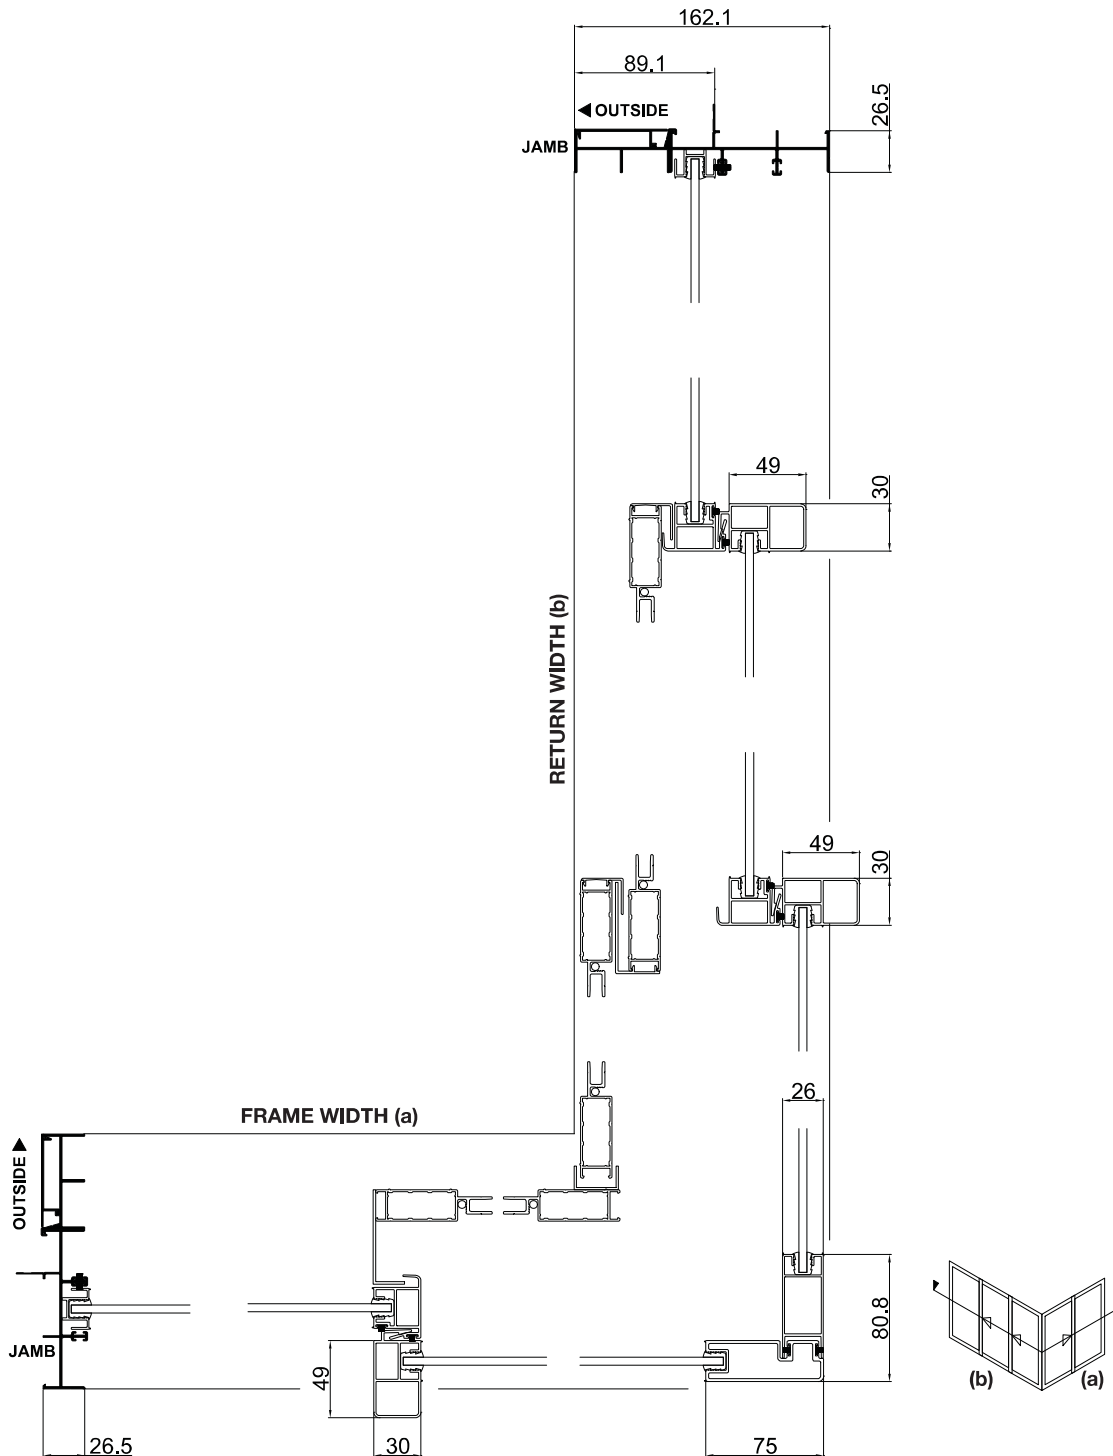

Cross Sectional Views

Trend® Sliding Stacker Door | **Three Lite (FXX)**

Cross Sectional Views

Trend® Sliding Stacker Door | **Three Lite (FXX)**

Cross Sectional Views

Trend® Sliding Stacker Door | **Three Lite (FXX)**

Cross Sectional Views

Trend® Sliding Stacker Door | **Six Lite (FXXXXF)**

Cross Sectional Views

Trend® Sliding Stacker Door | **3x3 Internal Corner**

Cross Sectional Views

Trend® Sliding Stacker Door | **3x2 Internal Corner**

Cross Sectional Views

Trend® Sliding Stacker Door | 2x3 Internal Corner

Cross Sectional Views

Trend® Sliding Stacker Door | **3x3 External Corner**

Cross Sectional Views

Trend® Sliding Stacker Door | **3x2 External Corner**

Cross Sectional Views

Trend® Sliding Stacker Door | 2x3 External Corner