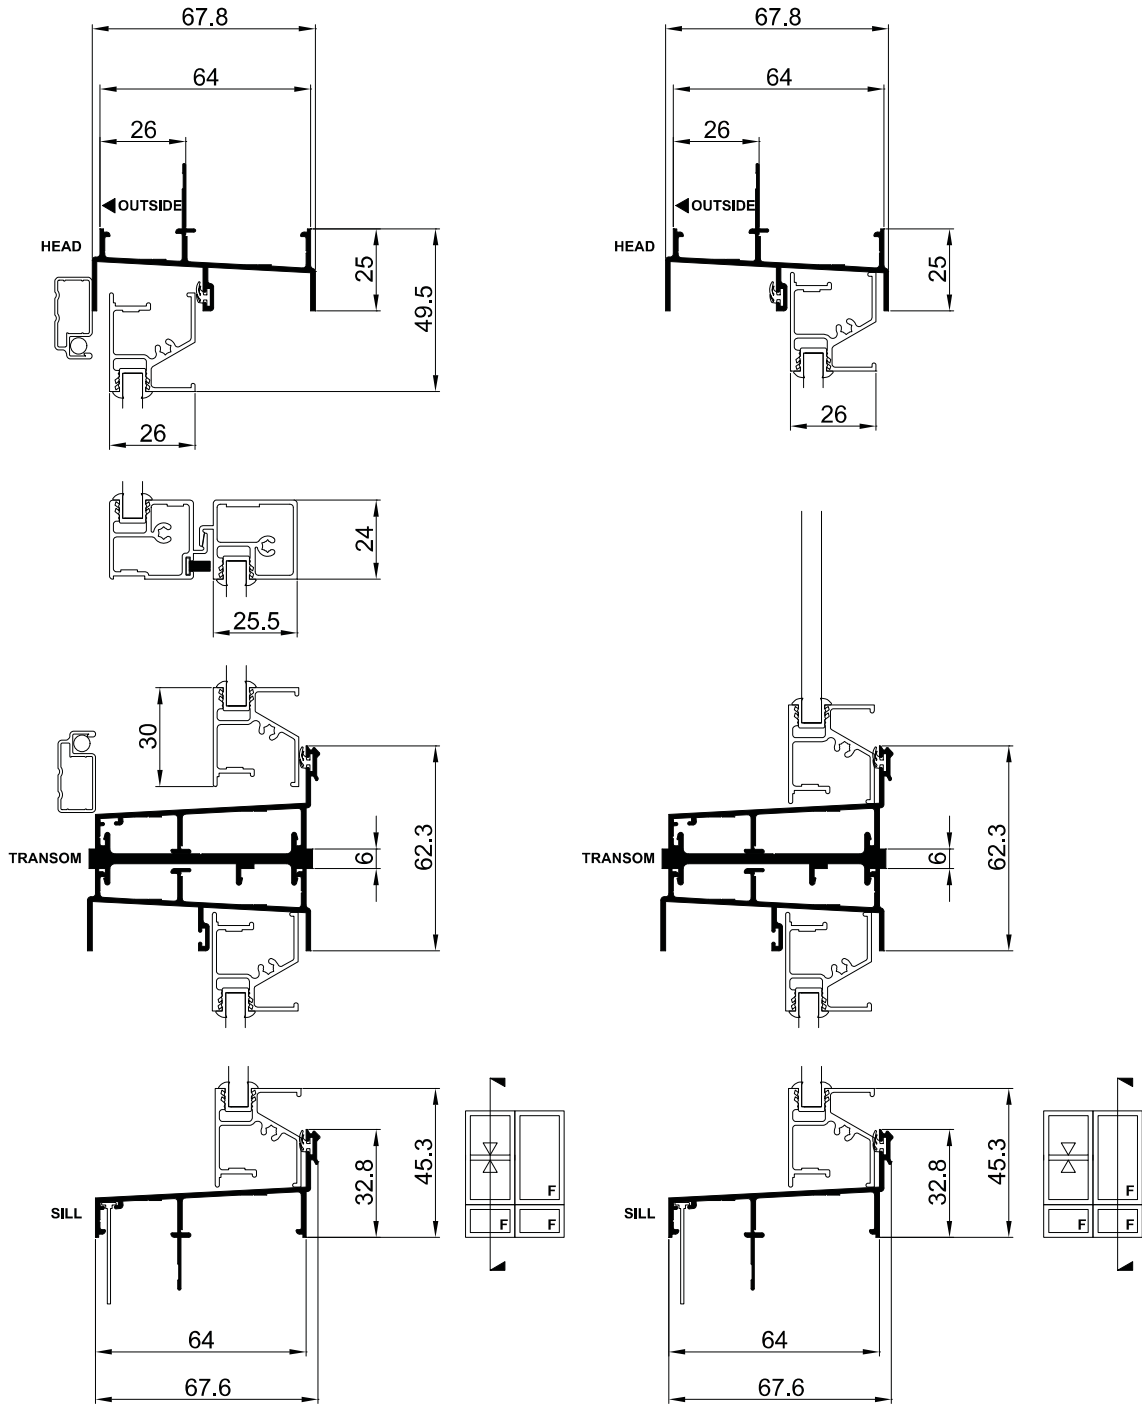

Cross Sectional Views

Synergy® Standard Double Hung | **Single Lite**

Cross Sectional Views

Synergy® Standard Double Hung | Two Lite with Lowlite

Cross Sectional Views

Synergy® Standard Double Hung | Two Lite with Lowlite