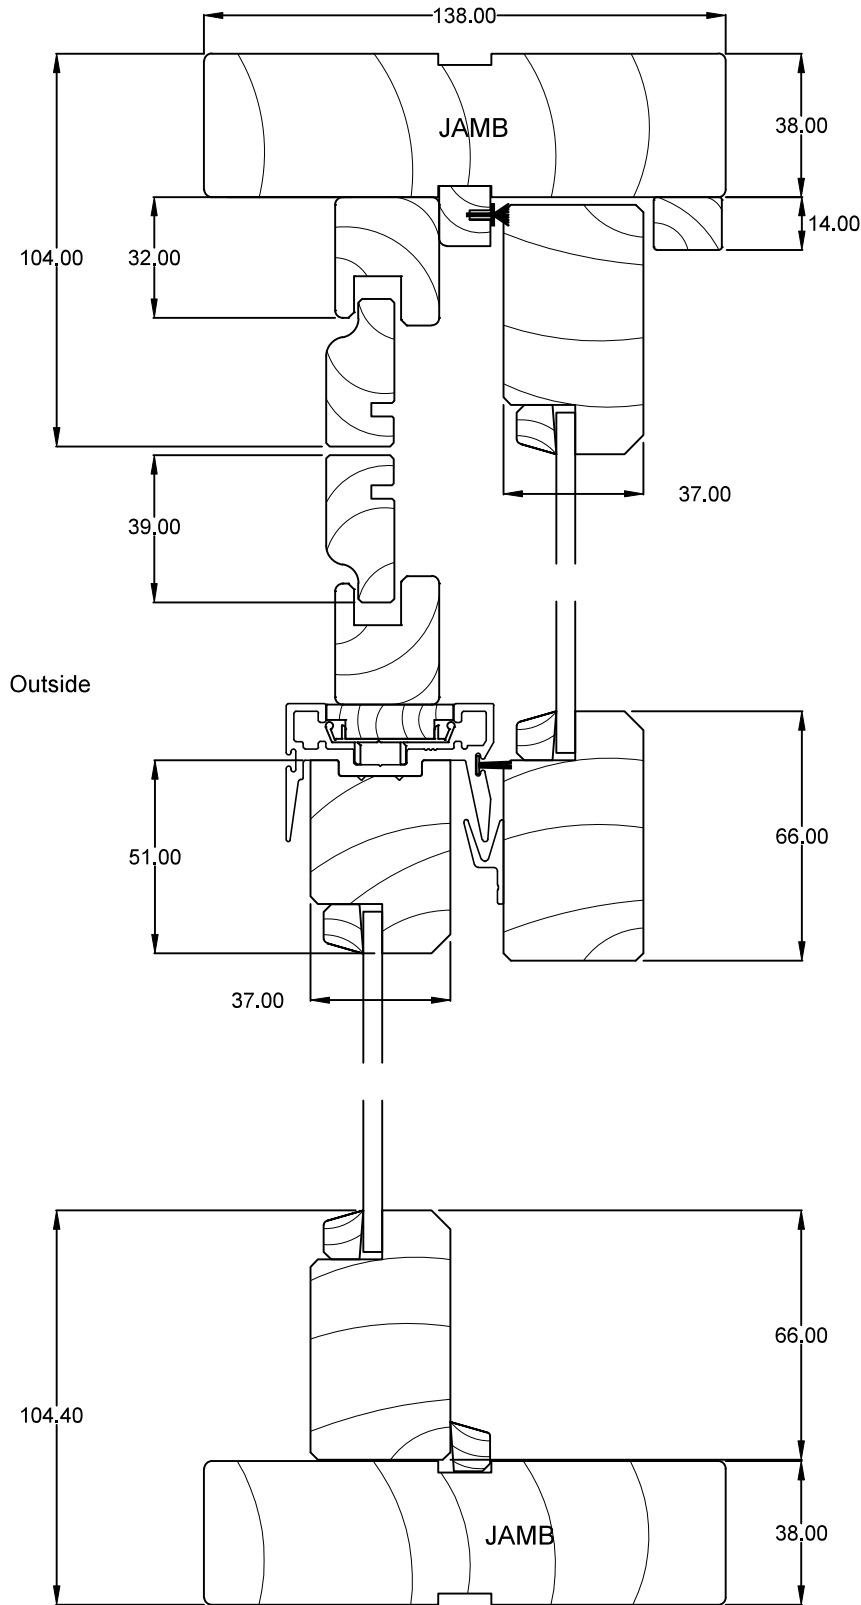

Applicable for Cedar Windows. Sizes may differ for Meranti Windows.

G:\R&D\PRODUCT DESIGN\03_TIMBER\10 - BUILD IN DETAILS\TREND\BID TIMBER SLIDING WINDOW.DWG

Applicable for Cedar Windows. Sizes may differ for Meranti Windows.